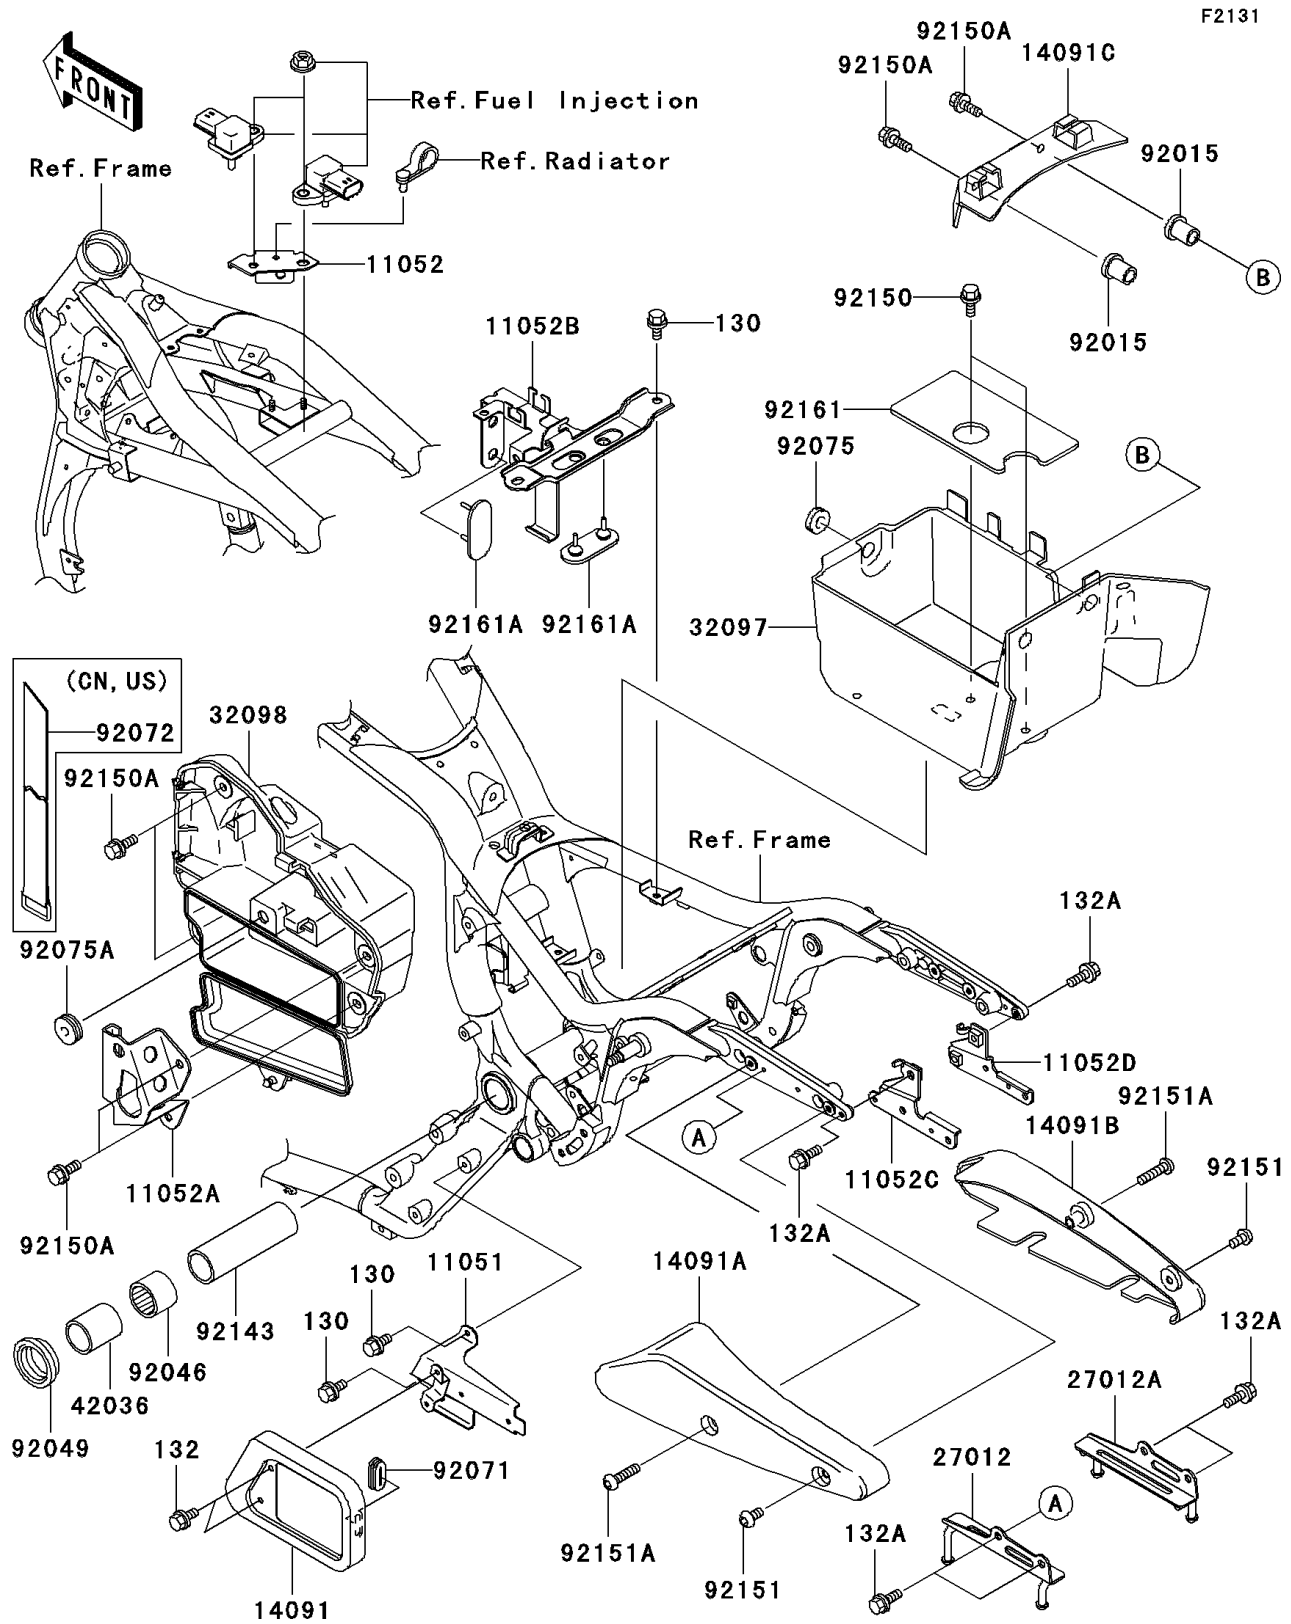

2002 Vulcan 1500 Mean Streak PARTS DIAGRAM

Frame Fittings

2002 Vulcan 1500 Mean Streak PARTS LIST

Frame Fittings

ITEM NAME	PART NUMBER	QUANTITY
BOLT-FLANGED (Ref # 130)	130J0612	4
BOLT-FLANGED-SMALL (Ref # 132)	132J0612	2
BOLT-FLANGED-SMALL (Ref # 132A)	132J0616	6
BRACKET,REGULATOR (Ref # 11051)	11051-1163	1
BRACKET (Ref # 11052)	11052-1071	1
BRACKET,SIDE COVER LOCK (Ref # 11052A)	11052-1234	1
BRACKET,BATTERY BAND (Ref # 11052B)	11052-1281	1
BRACKET,HELMET LOCK,LH (Ref # 11052C)	11052-1282	1
BRACKET,HELMET LOCK,RH (Ref # 11052D)	11052-1283	1
COVER,REGULATOR (Ref # 14091)	14091-1079	1
COVER,RR FENDER,LH (Ref # 14091A)	14091-1361	1
COVER,RR FENDER,RH (Ref # 14091B)	14091-1363	1
COVER,BATTERY CASE (Ref # 14091C)	14091-1373	1
HOOK,BUNGEE CORD,LH (Ref # 27012)	27012-1609	1
HOOK,BUNGEE CORD,RH (Ref # 27012A)	27012-1610	1
CASE-BATTERY (Ref # 32097)	32097-1192	1
CASE-TOOL (Ref # 32098)	32098-1137	1
SLEEVE,L=45 (Ref # 42036)	42036-1330	2
NUT (Ref # 92015)	92015-1700	2
BEARING-NEEDLE,BM2824 (Ref # 92046)	92046-1202	2
SEAL-OIL (Ref # 92049)	92049-1181	2
GROMMET (Ref # 92071)	92071-1187	1
DAMPER (Ref # 92075)	92075-1067	1
DAMPER (Ref # 92075A)	92075-1629	1
COLLAR,20.2X27X90 (Ref # 92143)	92143-1878	1
BOLT,6X14 (Ref # 92150)	92150-1133	2
BOLT,6X16 (Ref # 92150A)	92150-1198	6
BOLT,SOCKET,6X12 (Ref # 92151)	92151-1940	2
BOLT,SOCKET,6X25 (Ref # 92151A)	92151-1945	2

2002 Vulcan 1500 Mean Streak PARTS LIST

Frame Fittings

ITEM NAME	PART NUMBER	QUANTITY
DAMPER,BATTERY (Ref # 92161)	92161-1097	1
DAMPER,BATTERY BAND (Ref # 92161A)	92161-1214	2
BAND,L=470 (Ref # 92072)	92072-1331	1