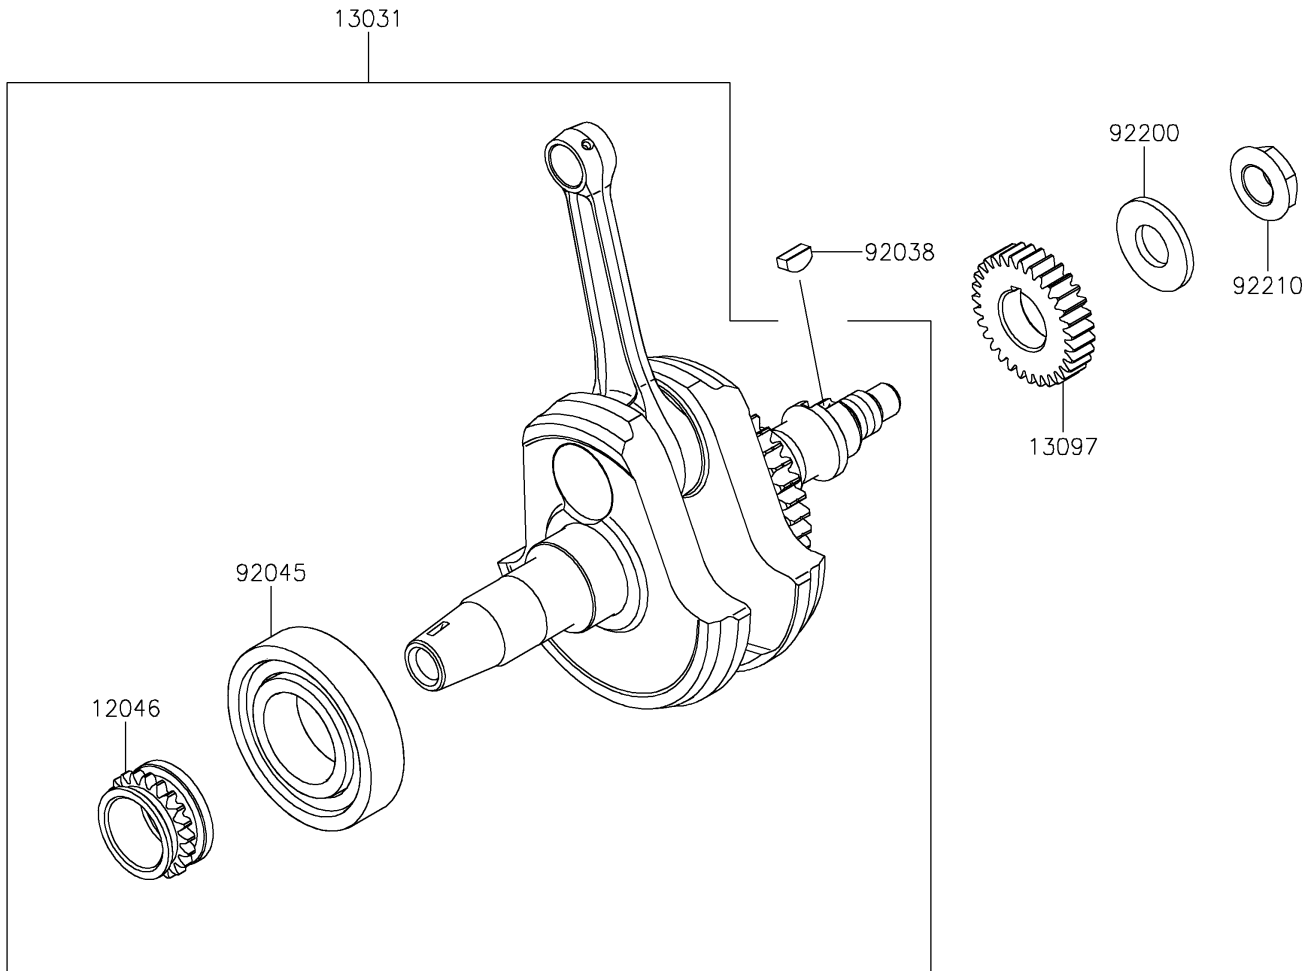

# 2022 KLX® 230S ABS PARTS DIAGRAM

Crankshaft

E1321

## 2022 KLX® 230S ABS PARTS LIST

### Crankshaft

ITEM NAME	PART NUMBER	QUANTITY
SPROCKET,21T (Ref # 12046)	12046-0613	1
CRANKSHAFT-COMP (Ref # 13031)	13031-0908	1
BALANCER (Ref # 13041)	13041-0571	1
GEAR-PRIMARY SPUR,31T (Ref # 13097)	13097-0603	1
GEAR-SPUR,BALANCER,DRIVEN,35T (Ref # 59051)	59051-0856	1
RING-SNAP,18MM (Ref # 92033)	92033-029	1
KEY (Ref # 92038)	92038-1057	1
BEARING-BALL,6207CS17 (Ref # 92045)	92045-0906	1
WASHER,16.3X35X3.2 (Ref # 92200)	92200-0119	1
NUT,16MM (Ref # 92210)	92210-1538	1