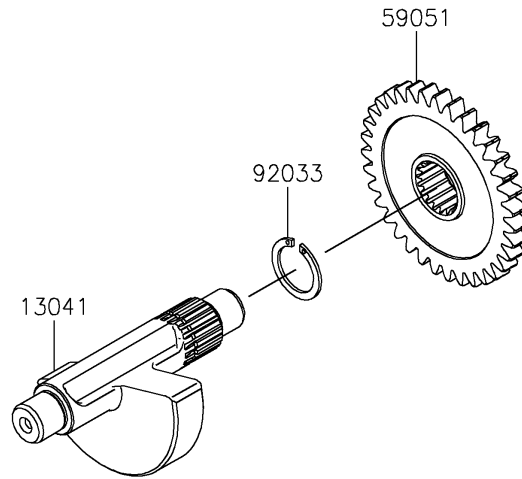

# 2022 KLX® 230S ABS PARTS DIAGRAM

Crankshaft

E1321

## 2022 KLX® 230S ABS PARTS LIST

### Crankshaft

ITEM NAME	PART NUMBER	QUANTITY
SPROCKET,21T (Ref # 12046)	12046-0613	1
CRANKSHAFT-COMP (Ref # 13031)	13031-0908	1
BALANCER (Ref # 13041)	13041-0571	1
GEAR-PRIMARY SPUR,31T (Ref # 13097)	13097-0603	1
GEAR-SPUR,BALANCER,DRIVEN,35T (Ref # 59051)	59051-0856	1
RING-SNAP,18MM (Ref # 92033)	92033-029	1
KEY (Ref # 92038)	92038-1057	1
BEARING-BALL,6207CS17 (Ref # 92045)	92045-0906	1
WASHER,16.3X35X3.2 (Ref # 92200)	92200-0119	1
NUT,16MM (Ref # 92210)	92210-1538	1