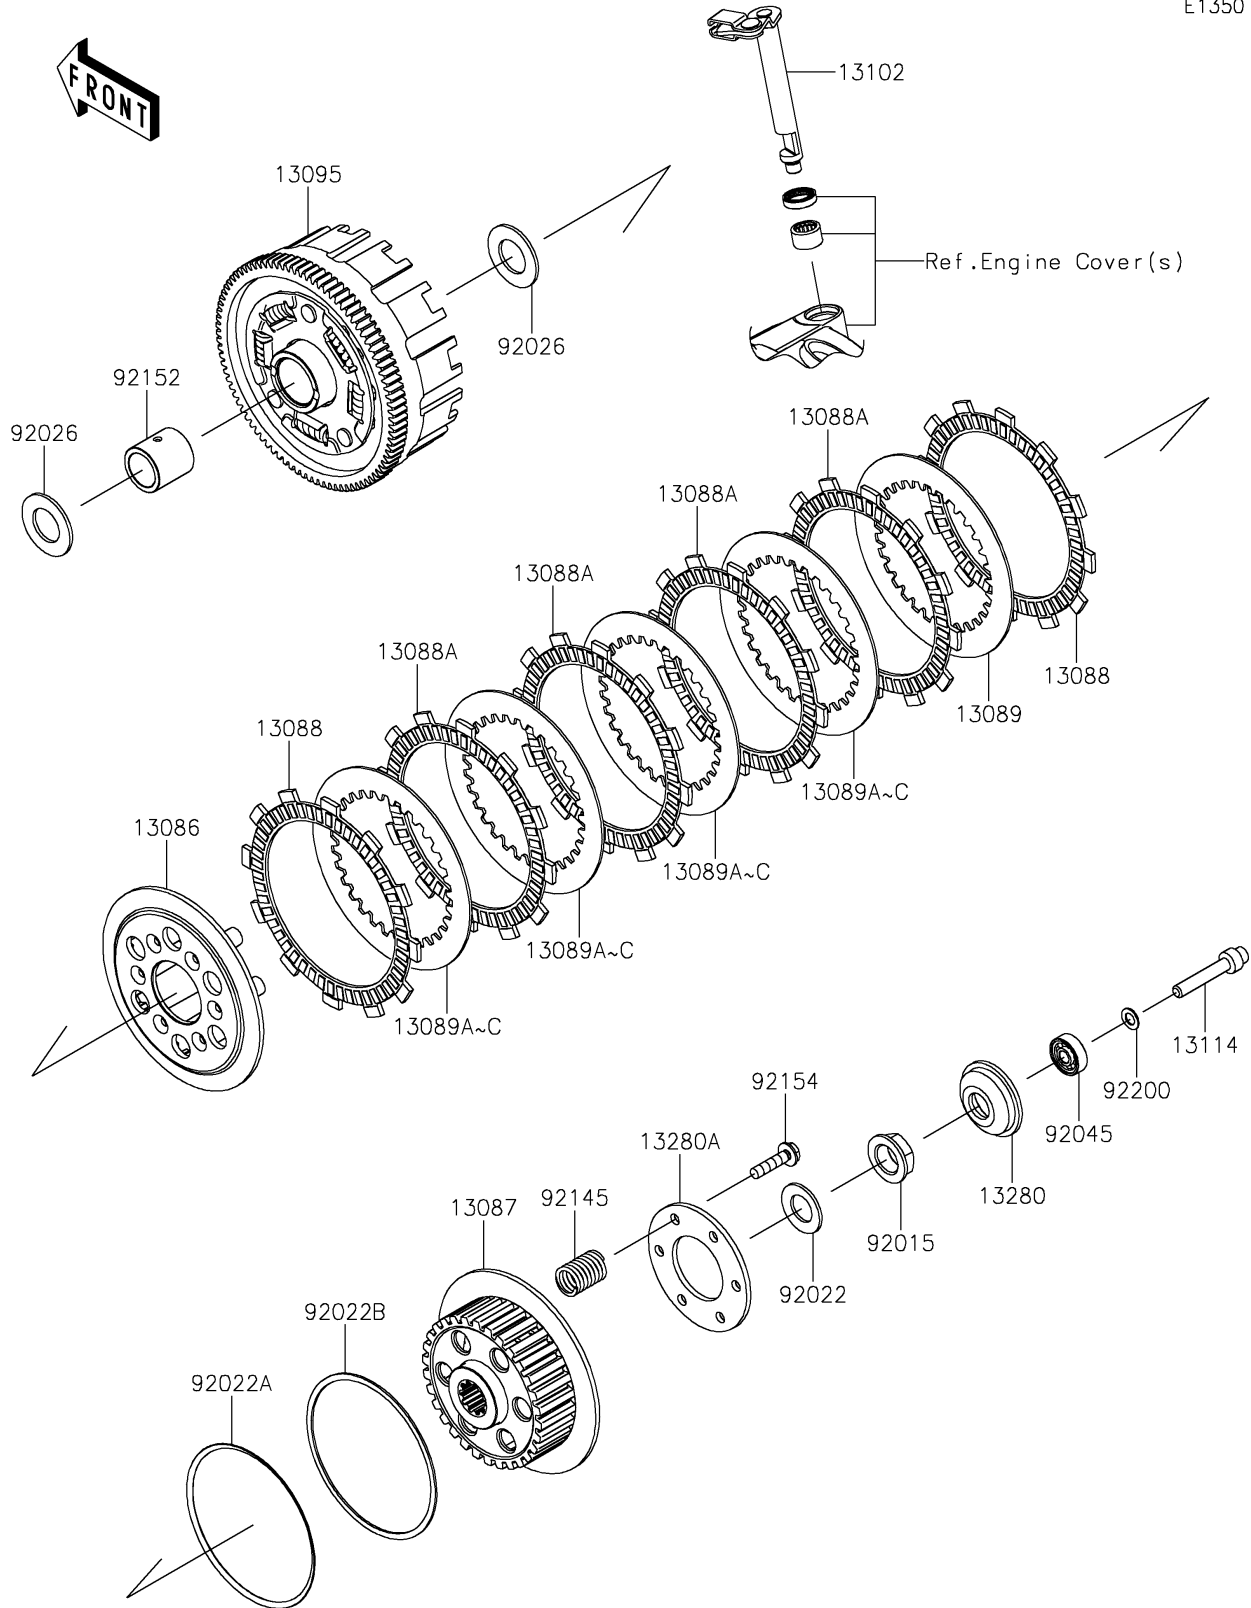

2022 KLX® 230S ABS PARTS DIAGRAM

Clutch

E1350

2022 KLX® 230S ABS PARTS LIST

Clutch

ITEM NAME	PART NUMBER	QUANTITY
WHEEL-CLUTCH (Ref # 13086)	13086-0008	1
HUB-CLUTCH (Ref # 13087)	13087-0588	1
PLATE-FRICTION (Ref # 13088)	13088-0562	2
PLATE-FRICTION (Ref # 13088A)	13088-0603	4
PLATE-CLUTCH (Ref # 13089)	13089-1085	1
PLATE-CLUTCH,T=1.6 (Ref # 13089A)	13089-1094	4
PLATE-CLUTCH,T=2.0 (Ref # 13089B)	13089-1116	AR
PLATE-CLUTCH,T=1.2 (Ref # 13089C)	13089-1117	AR
HOUSING-COMP-CLUTCH (Ref # 13095)	13095-0595	1
RELEASE-COMP-CLUTCH (Ref # 13102)	13102-0082	1
PUSHER-CLUTCH (Ref # 13114)	13114-0001	1
HOLDER,CLUTCH PUSHER (Ref # 13280)	13280-0812	1
HOLDER,CLUTCH SPRING (Ref # 13280A)	13280-0936	1
NUT,16MM (Ref # 92015)	92015-1581	1
WASHER,16.3X29X1.75 (Ref # 92022)	92022-1356	1
WASHER,JUDDER SPRING (Ref # 92022A)	92022-1974	1
WASHER,JUDDER SPRING SEAT (Ref # 92022B)	92022-1993	1
SPACER,20.3X36.6X2 (Ref # 92026)	92026-0725	2
BEARING-BALL,627UMC3 J (Ref # 92045)	92045-0915	1
SPRING (Ref # 92145)	92145-1846	6
COLLAR,20X26.8X26.7 (Ref # 92152)	92152-2550	1
BOLT,6X25 (Ref # 92154)	92154-3785	6
WASHER,7X12.5X0.8 (Ref # 92200)	92200-0909	1