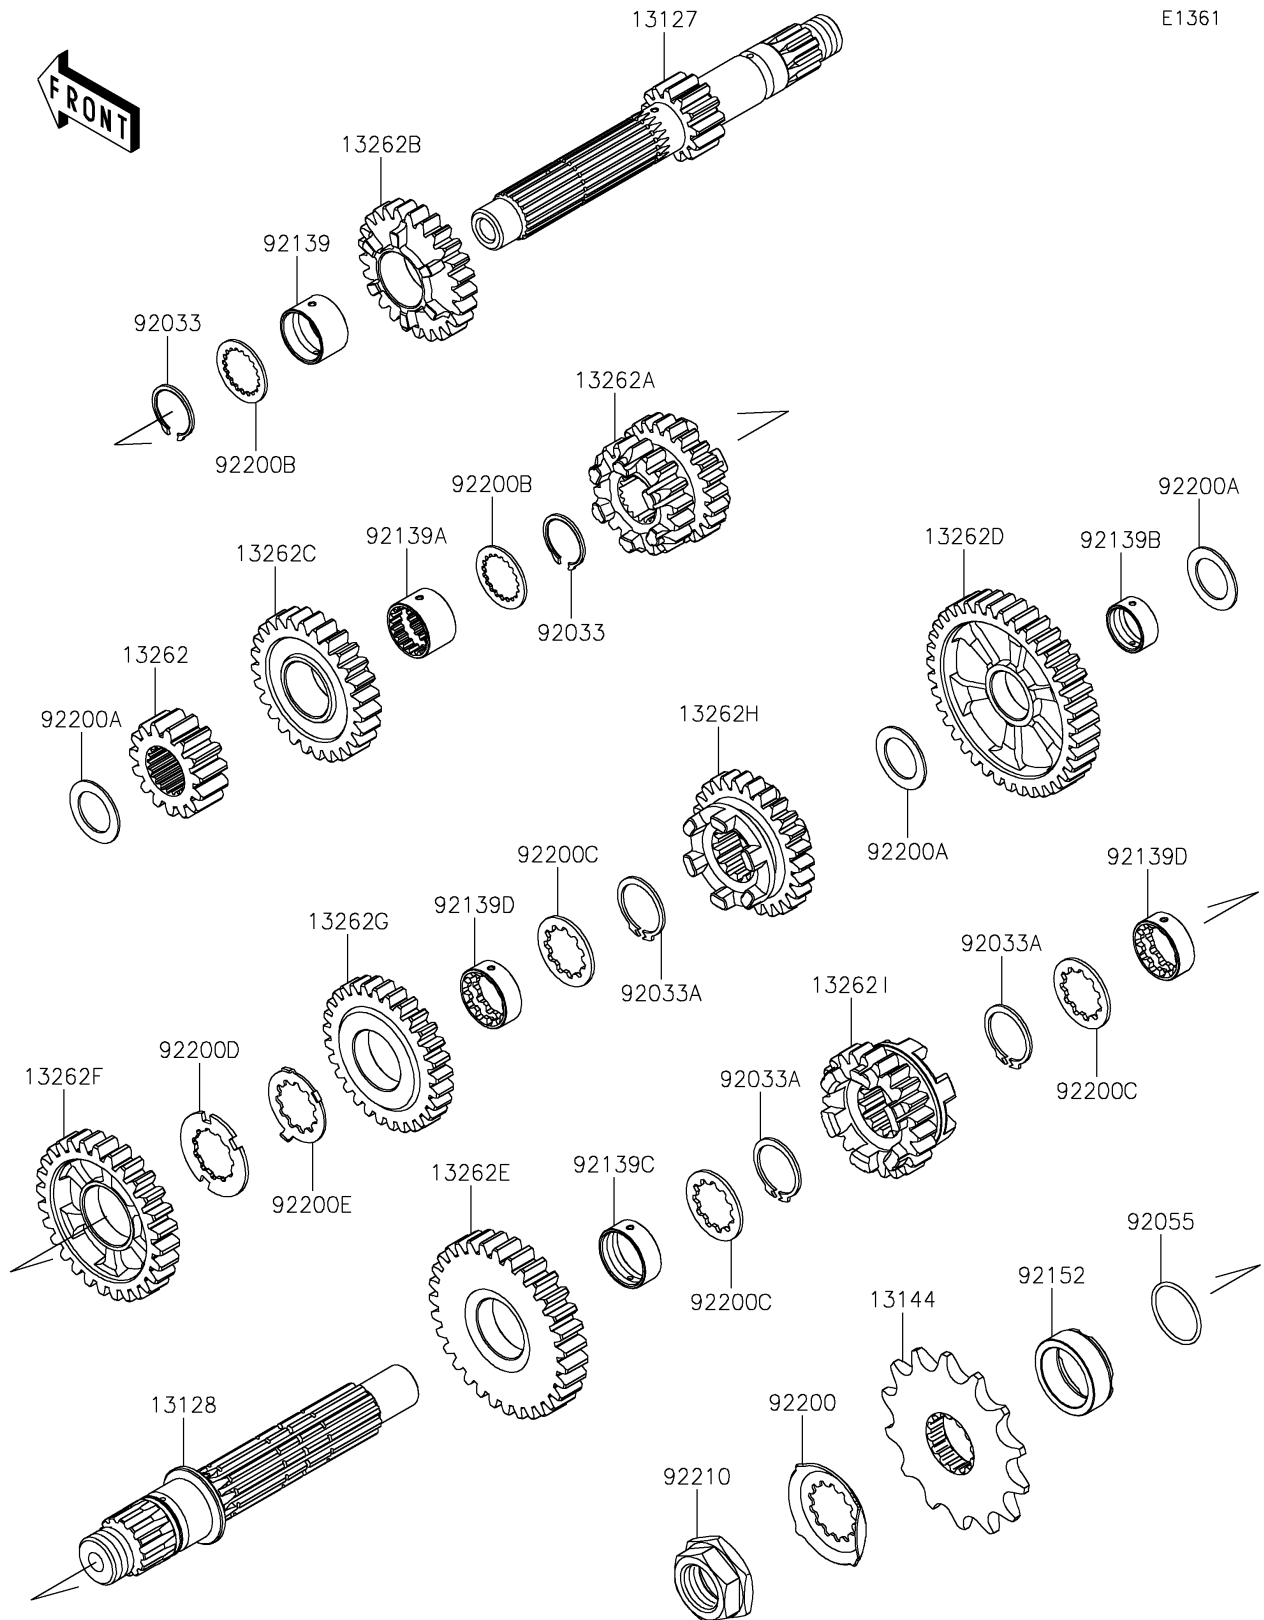

# 2022 KLX® 230S ABS PARTS DIAGRAM

Transmission

E1361

## 2022 KLX® 230S ABS PARTS LIST

### Transmission

ITEM NAME	PART NUMBER	QUANTITY
SHAFT-TRANSMISSION INPUT (Ref # 13127)	13127-0698	1
SHAFT-TRANSMISSION OUTPUT (Ref # 13128)	13128-0712	1
SPROCKET-OUTPUT,14T (Ref # 13144)	13144-0586	1
GEAR,INPUT 2ND,15T (Ref # 13262)	13262-1368	1
GEAR,INPUT 3RD&4TH,18T&23T (Ref # 13262A)	13262-1369	1
GEAR,INPUT 5TH,25T (Ref # 13262B)	13262-1370	1
GEAR,INPUT 6TH,27T (Ref # 13262C)	13262-1371	1
GEAR,OUTPUT LOW,39T (Ref # 13262D)	13262-1372	1
GEAR,OUTPUT 2ND,31T (Ref # 13262E)	13262-1373	1
GEAR,OUTPUT 3RD,28T (Ref # 13262F)	13262-1374	1
GEAR,OUTPUT 4TH,29T (Ref # 13262G)	13262-1375	1
GEAR,OUTPUT 5TH,26T (Ref # 13262H)	13262-1376	1
GEAR,OUTPUT 6TH,23T (Ref # 13262I)	13262-1377	1
RING-SNAP (Ref # 92033)	92033-0798	2
RING-SNAP (Ref # 92033A)	92033-0799	3
RING-O,21.5X1.5 (Ref # 92055)	92055-0196	1
BUSHING,20X23X14 (Ref # 92139)	92139-0917	1
BUSHING,17.9X23X14.5 (Ref # 92139A)	92139-0918	1
BUSHING,17X20X8.5 (Ref # 92139B)	92139-0919	1
BUSHING,22X25X8.5 (Ref # 92139C)	92139-0920	1
BUSHING,18.7X25X8.6 (Ref # 92139D)	92139-0921	2
COLLAR (Ref # 92152)	92152-1350	1
WASHER (Ref # 92200)	92200-1720	1
WASHER,17.2X26X1 (Ref # 92200A)	92200-2223	3
WASHER,20X26X1.2 (Ref # 92200B)	92200-2224	2
WASHER,22.3X29X1.5 (Ref # 92200C)	92200-2226	3
WASHER (Ref # 92200D)	92200-2227	1
WASHER (Ref # 92200E)	92200-2228	1
NUT,20MM (Ref # 92210)	92210-0850	1