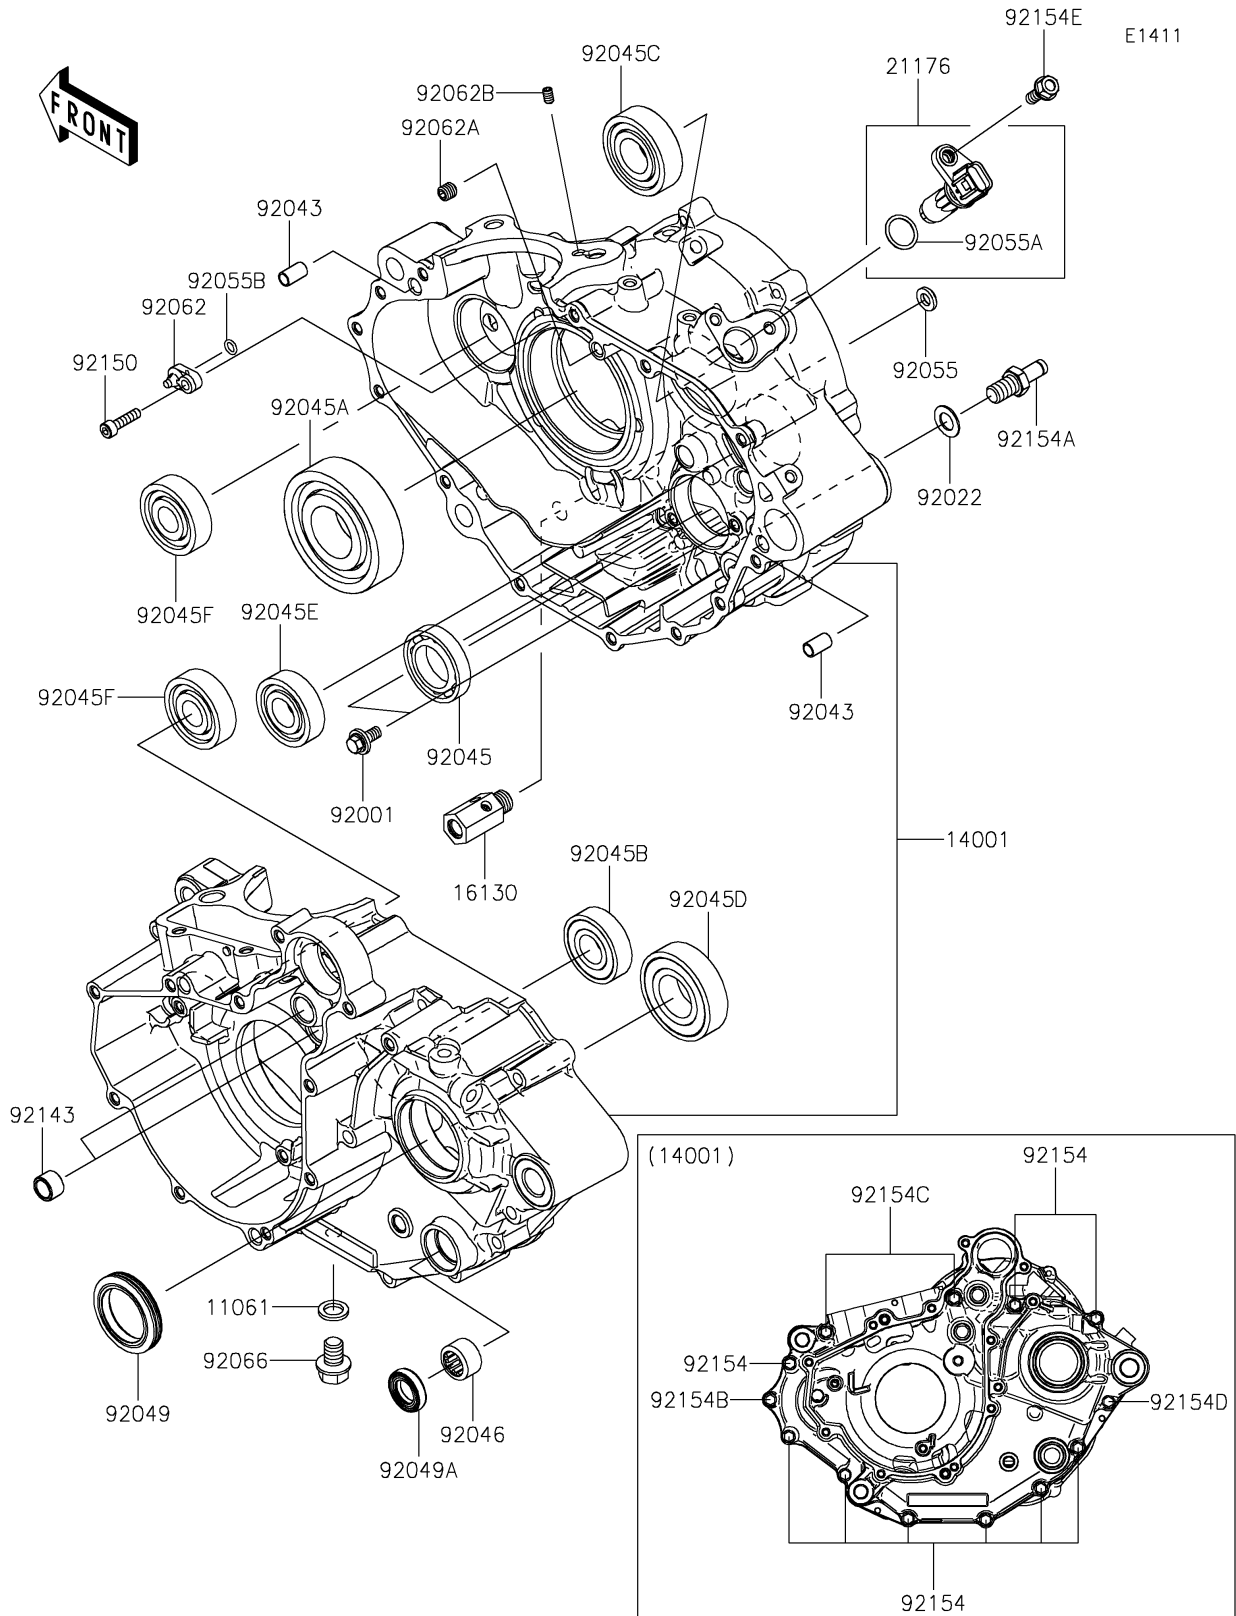

# 2022 KLX® 230S ABS PARTS DIAGRAM

## 2022 KLX® 230S ABS PARTS LIST

### Crankcase

ITEM NAME	PART NUMBER	QUANTITY
GASKET,10.5X16X2 (Ref # 11061)	11061-0222	1
SET-CRANKCASE (Ref # 14001)	14001-0707	1
VALVE-ASSY-RELIEF (Ref # 16130)	16130-0002	1
SENSOR,SPEED (Ref # 21176)	21176-0894	1
BOLT,W/WASHER,6X14 (Ref # 92001)	92001-1829	2
WASHER,10.2X18X1.0,SK5 (Ref # 92022)	92022-1415	1
PIN,6.2X8X14 (Ref # 92043)	92043-1741	2
BEARING-BALL,25X42X9 (Ref # 92045)	92045-0881	1
BEARING-BALL,6306CM (Ref # 92045A)	92045-0907	1
BEARING-BALL,6203NSE9C3 (Ref # 92045B)	92045-0908	1
BEARING-BALL,6204C3 (Ref # 92045C)	92045-0909	1
BEARING-BALL,6205NSE9C3 (Ref # 92045D)	92045-0910	1
BEARING-BALL,6203C3 (Ref # 92045E)	92045-0911	1
BEARING-BALL,6302CS13 (Ref # 92045F)	92045-0912	2
BEARING-NEEDLE,HK1412FM (Ref # 92046)	92046-0043	1
SEAL-OIL,32X45X7.5 (Ref # 92049)	92049-0825	1
SEAL-OIL,TC14245 (Ref # 92049A)	92049-1520	1
RING-O,OD=13 (Ref # 92055)	92055-074	1
RING-O (Ref # 92055A)	92055-0958	1
RING-O,5.5X1.5 (Ref # 92055B)	92055-1339	1
NOZZLE (Ref # 92062)	92062-0050	1
NOZZLE,8X8 (Ref # 92062A)	92062-0567	1
NOZZLE,6X8,SILVER (Ref # 92062B)	92062-1081	1
PLUG,DRAIN (Ref # 92066)	92066-0978	1
COLLAR (Ref # 92143)	92143-1263	2
BOLT,SOCKET,5X20 (Ref # 92150)	92150-1019	1
BOLT,6X50 (Ref # 92154)	92154-1168	9
BOLT,RETURN SPRING (Ref # 92154A)	92154-1306	1
BOLT,FLANGED,6X30 (Ref # 92154B)	92154-2758	1

### Crankcase

ITEM NAME	PART NUMBER	QUANTITY
BOLT,FLANGED,6X70 (Ref # 92154C)	92154-2764	2
BOLT,FLANGED,6X65 (Ref # 92154D)	92154-2766	1
BOLT,FLANGED,6X16 (Ref # 92154E)	92154-2895	1