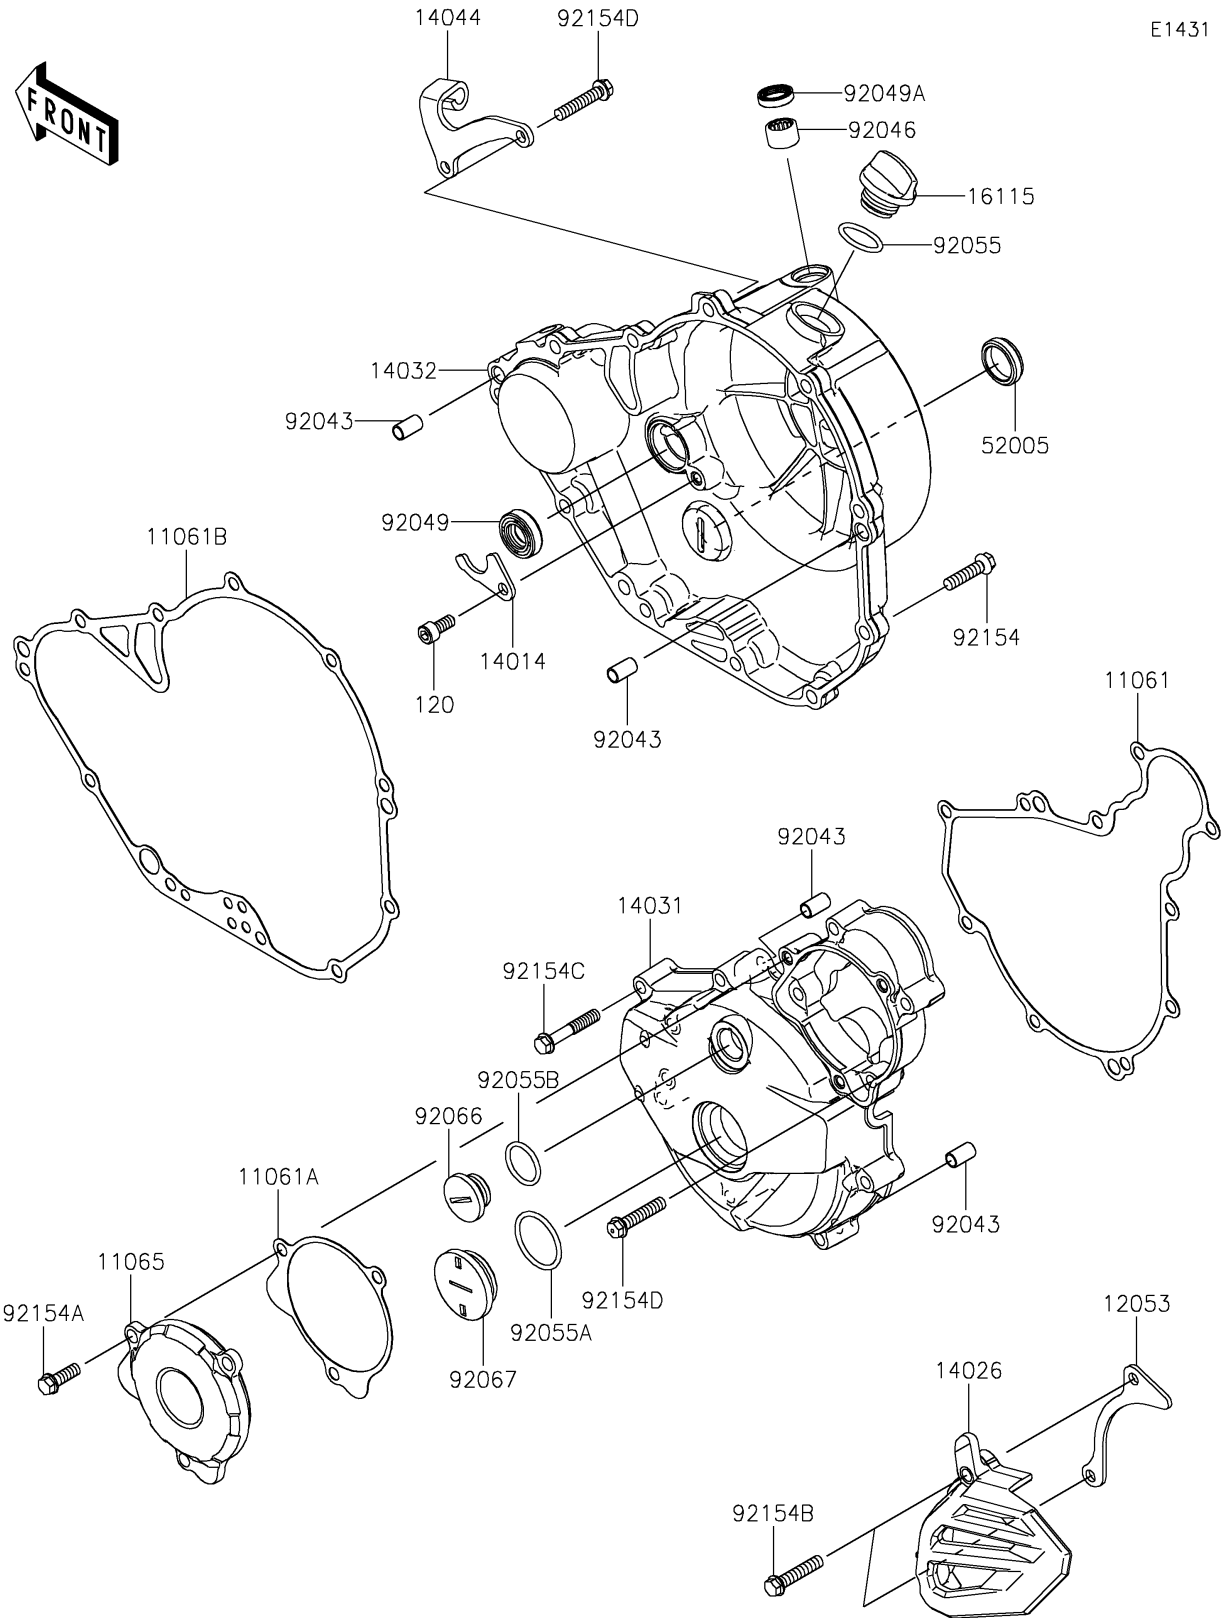

2022 KLX® 230S ABS PARTS DIAGRAM

Engine Cover(s)

E1431

2022 KLX® 230S ABS PARTS LIST

Engine Cover(s)

ITEM NAME	PART NUMBER	QUANTITY
GASKET,GENERATOR COVER (Ref # 11061)	11061-1299	1
GASKET,GENERATOR COVER CAP (Ref # 11061A)	11061-1300	1
GASKET,CLUTCH COVER (Ref # 11061B)	11061-1301	1
CAP,GENERATOR COVER (Ref # 11065)	11065-1300	1
GUIDE-CHAIN (Ref # 12053)	12053-0272	1
PLATE-POSITION (Ref # 14014)	14014-0567	1
COVER-CHAIN (Ref # 14026)	14026-0146	1
COVER-GENERATOR (Ref # 14031)	14031-0644	1
COVER-CLUTCH (Ref # 14032)	14032-0685	1
HOLDER-CABLE (Ref # 14044)	14044-0573	1
CAP-OIL FILLER (Ref # 16115)	16115-1053	1
GAUGE,OIL LEVEL (Ref # 52005)	52005-1009	1
PIN,6.2X8X14 (Ref # 92043)	92043-1741	4
BEARING-NEEDLE,HK1210FM (Ref # 92046)	92046-0034	1
SEAL-OIL (Ref # 92049)	92049-1191	1
SEAL-OIL,AG0353-F0 (Ref # 92049A)	92049-1262	1
RING-O,19.8MM (Ref # 92055)	92055-0844	1
RING-O,27.7X2.4 (Ref # 92055A)	92055-091	1
RING-O,20X2 (Ref # 92055B)	92055-1146	1
PLUG,COVER (Ref # 92066)	92066-0011	1
PLUG,30X8 (Ref # 92067)	92067-024	1
BOLT,FLANGED,6X25 (Ref # 92154)	92154-0520	9
BOLT,FLANGED,6X18 (Ref # 92154A)	92154-1775	3
BOLT,FLANGED,6X30 (Ref # 92154B)	92154-1830	2
BOLT,FLANGED,6X35 (Ref # 92154C)	92154-2100	8
BOLT,FLANGED,6X30 (Ref # 92154D)	92154-4061	4
BOLT-SOCKET,6X14 (Ref # 120)	120CA0614	1