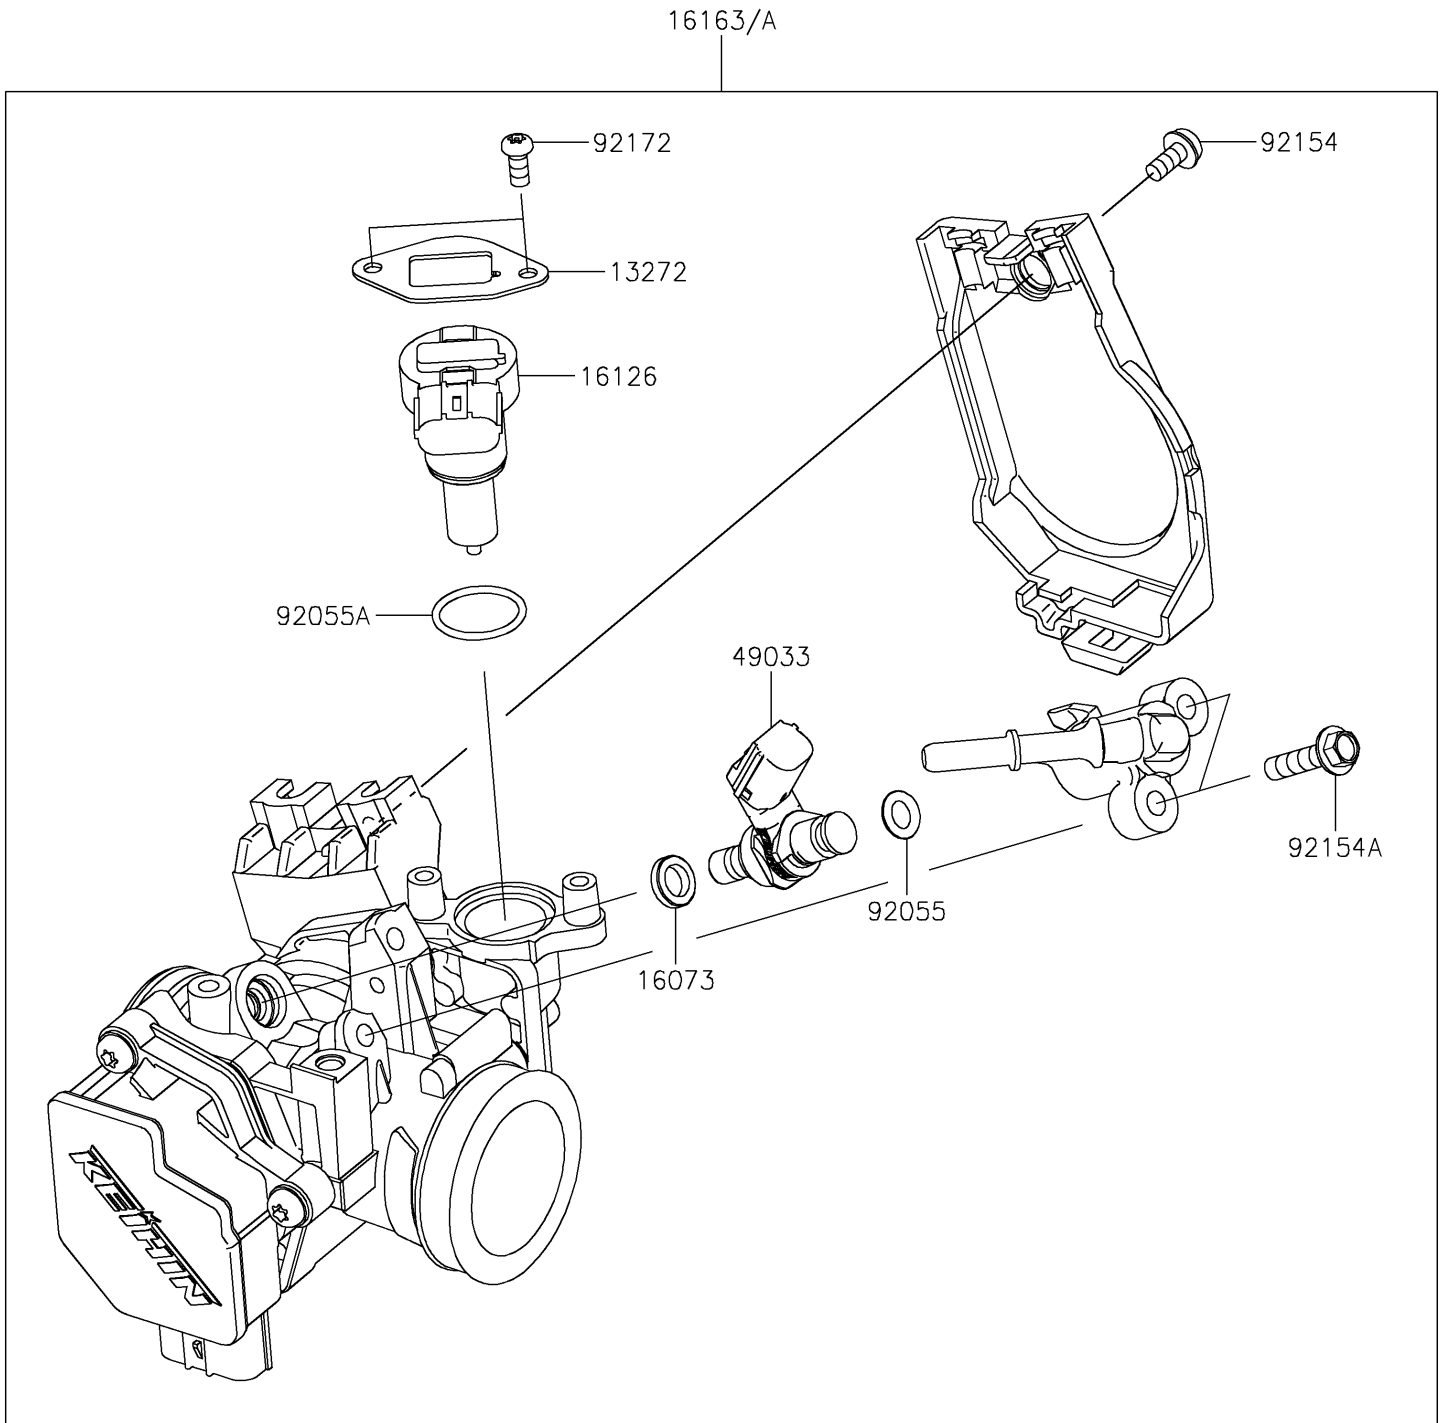

2022 KLX® 230S ABS PARTS DIAGRAM

Throttle

E1510

2022 KLX® 230S ABS PARTS LIST

Throttle

ITEM NAME	PART NUMBER	QUANTITY
PLATE (Ref # 13272)	13272-1862	1
INSULATOR (Ref # 16073)	16073-0821	1
VALVE,ISC (Ref # 16126)	16126-0729	1
NOZZLE-INJECTION (Ref # 49033)	49033-0031	1
RING-O,6.3X2.2 (Ref # 92055)	92055-0821	1
RING-O (Ref # 92055A)	92055-0826	1
BOLT (Ref # 92154)	92154-0133	1
BOLT,FLANGED,5X20 (Ref # 92154A)	92154-1559	2
SCREW,TORX (Ref # 92172)	92172-0903	2