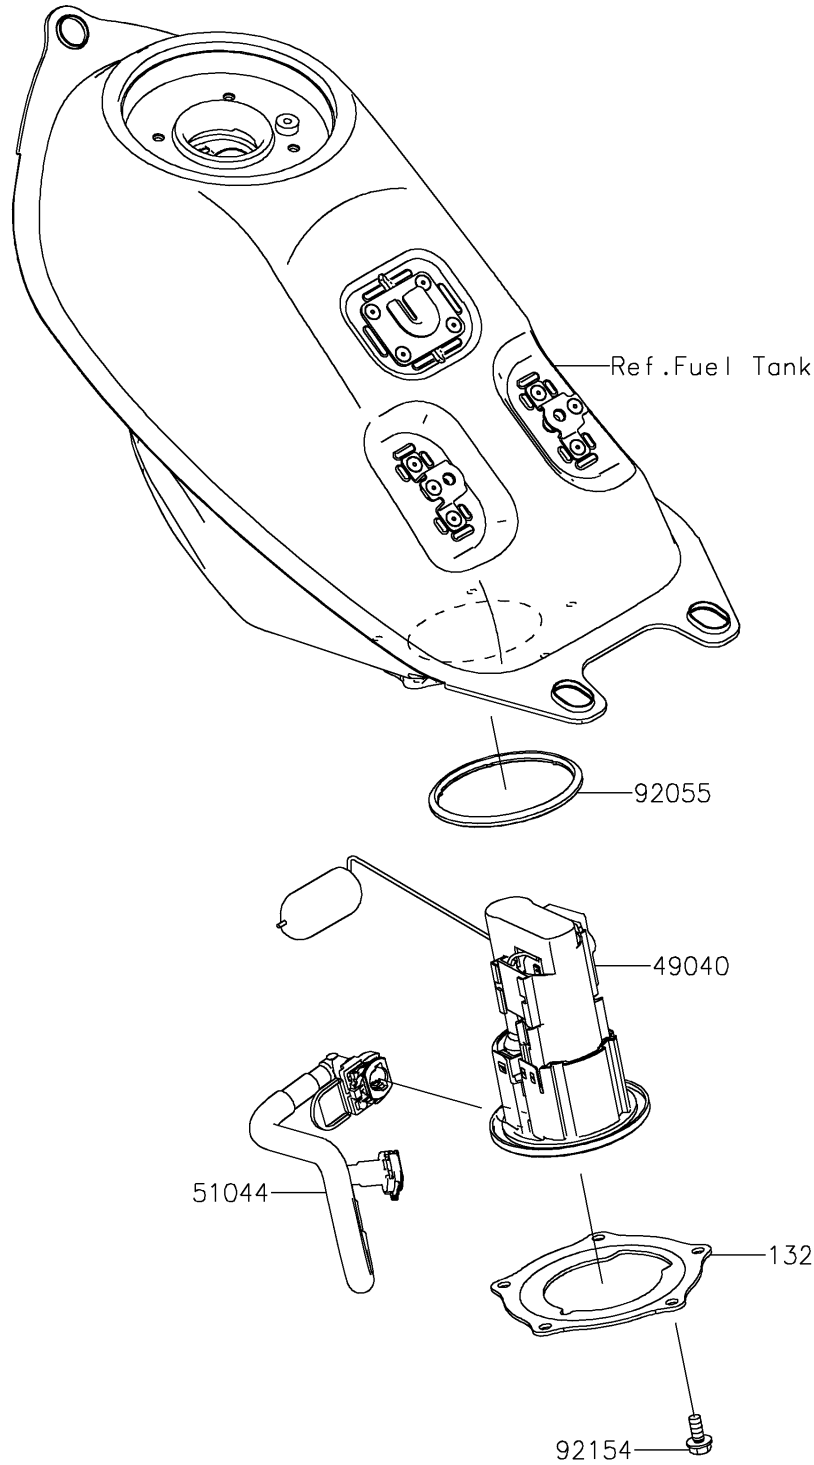

2022 KLX® 230S ABS PARTS DIAGRAM

Fuel Pump

E1520

2022 KLX® 230S ABS PARTS LIST

Fuel Pump

ITEM NAME	PART NUMBER	QUANTITY
PLATE,FUEL PUMP (Ref # 13272)	13272-2614	1
PUMP-FUEL (Ref # 49040)	49040-0783	1
TUBE-ASSY,FUEL (Ref # 51044)	51044-0903	1
RING-O,FUEL PUMP (Ref # 92055)	92055-0920	1
BOLT,FLANGED,6X14 (Ref # 92154)	92154-3963	5