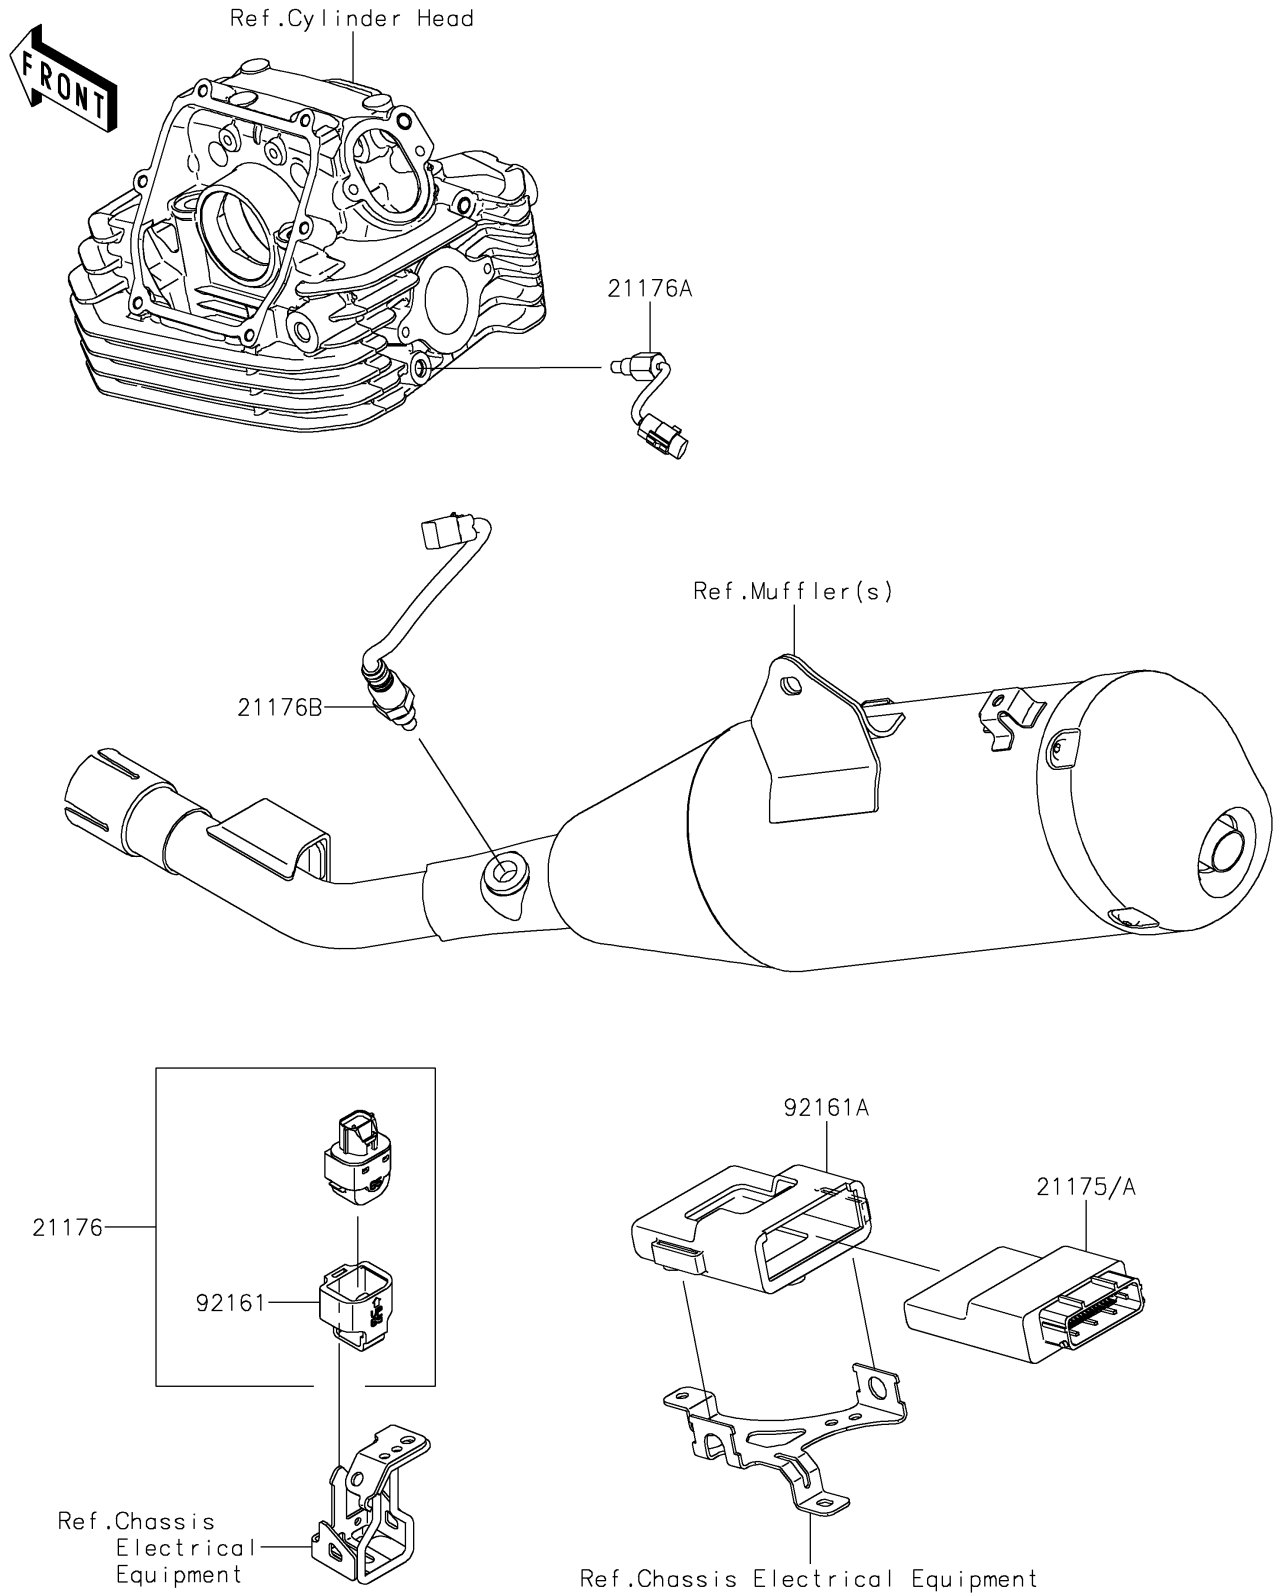

# 2022 KLX® 230S ABS PARTS DIAGRAM

Fuel Injection

E1530

## 2022 KLX® 230S ABS PARTS LIST

### Fuel Injection

ITEM NAME	PART NUMBER	QUANTITY
SENSOR,VEHICLE-DOWN (Ref # 21176)	21176-0704	1
SENSOR,ENGINE TEMP (Ref # 21176A)	21176-0898	1
SENSOR,OXYGEN (Ref # 21176B)	21176-0899	1
DAMPER (Ref # 92161)	92161-0951	1
DAMPER,ECU (Ref # 92161A)	92161-2101	1