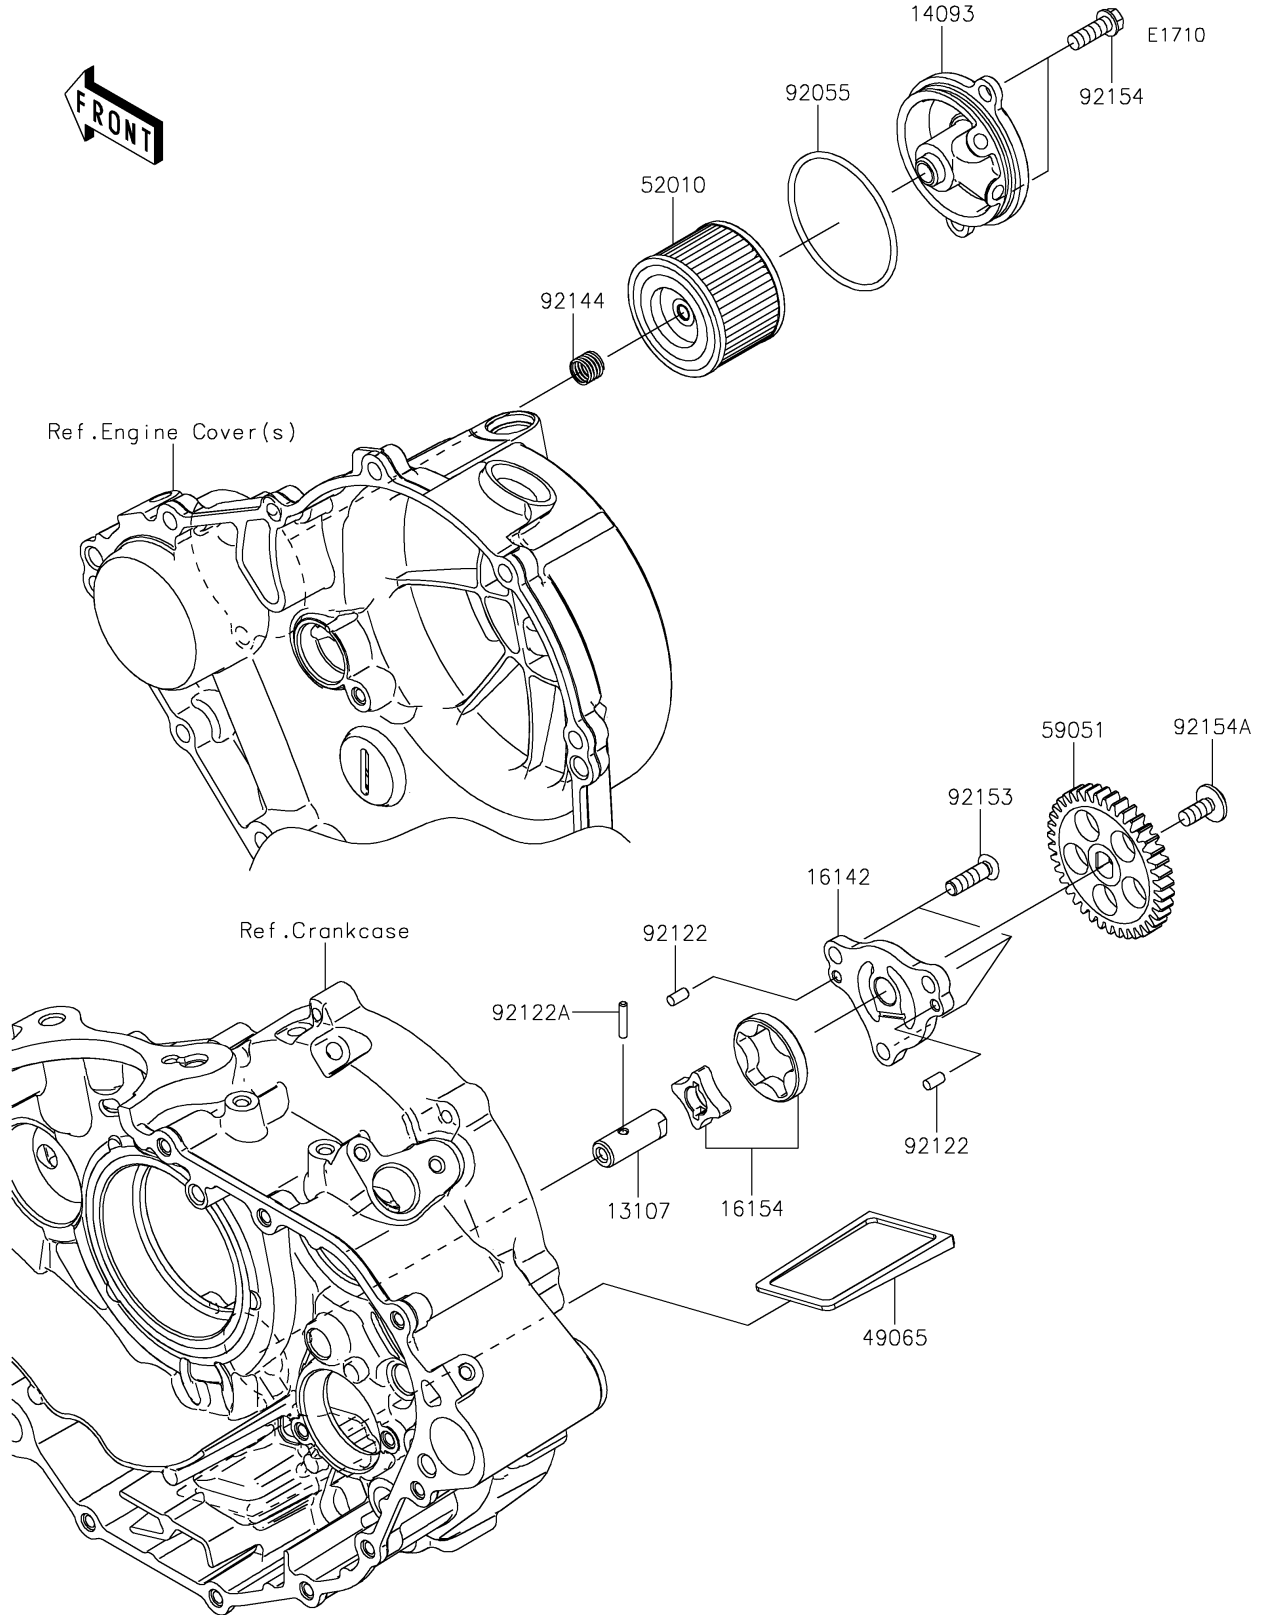

2022 KLX® 230S ABS PARTS DIAGRAM

Oil Pump

2022 KLX® 230S ABS PARTS LIST

Oil Pump

ITEM NAME	PART NUMBER	QUANTITY
SHAFT,OIL PUMP (Ref # 13107)	13107-0891	1
COVER,OIL FILTER (Ref # 14093)	14093-0786	1
COVER-PUMP,OIL (Ref # 16142)	16142-0760	1
ROTOR-PUMP (Ref # 16154)	16154-0747	1
FILTER-OIL (Ref # 49065)	49065-1058	1
ELEMENT-OIL FILTER (Ref # 52010)	52010-1053	1
GEAR-SPUR,39T (Ref # 59051)	59051-0819	1
RING-O,52.6X2.4 (Ref # 92055)	92055-1577	1
ROLLER,4X8 (Ref # 92122)	92122-0557	2
ROLLER,3X15.8 (Ref # 92122A)	92122-1126	1
SPRING (Ref # 92144)	92144-1761	1
BOLT,TORX,6X20 (Ref # 92153)	92153-1653	3
BOLT,FLANGED,6X18 (Ref # 92154)	92154-1775	2
BOLT,SOCKET,6X14 (Ref # 92154A)	92154-2731	1