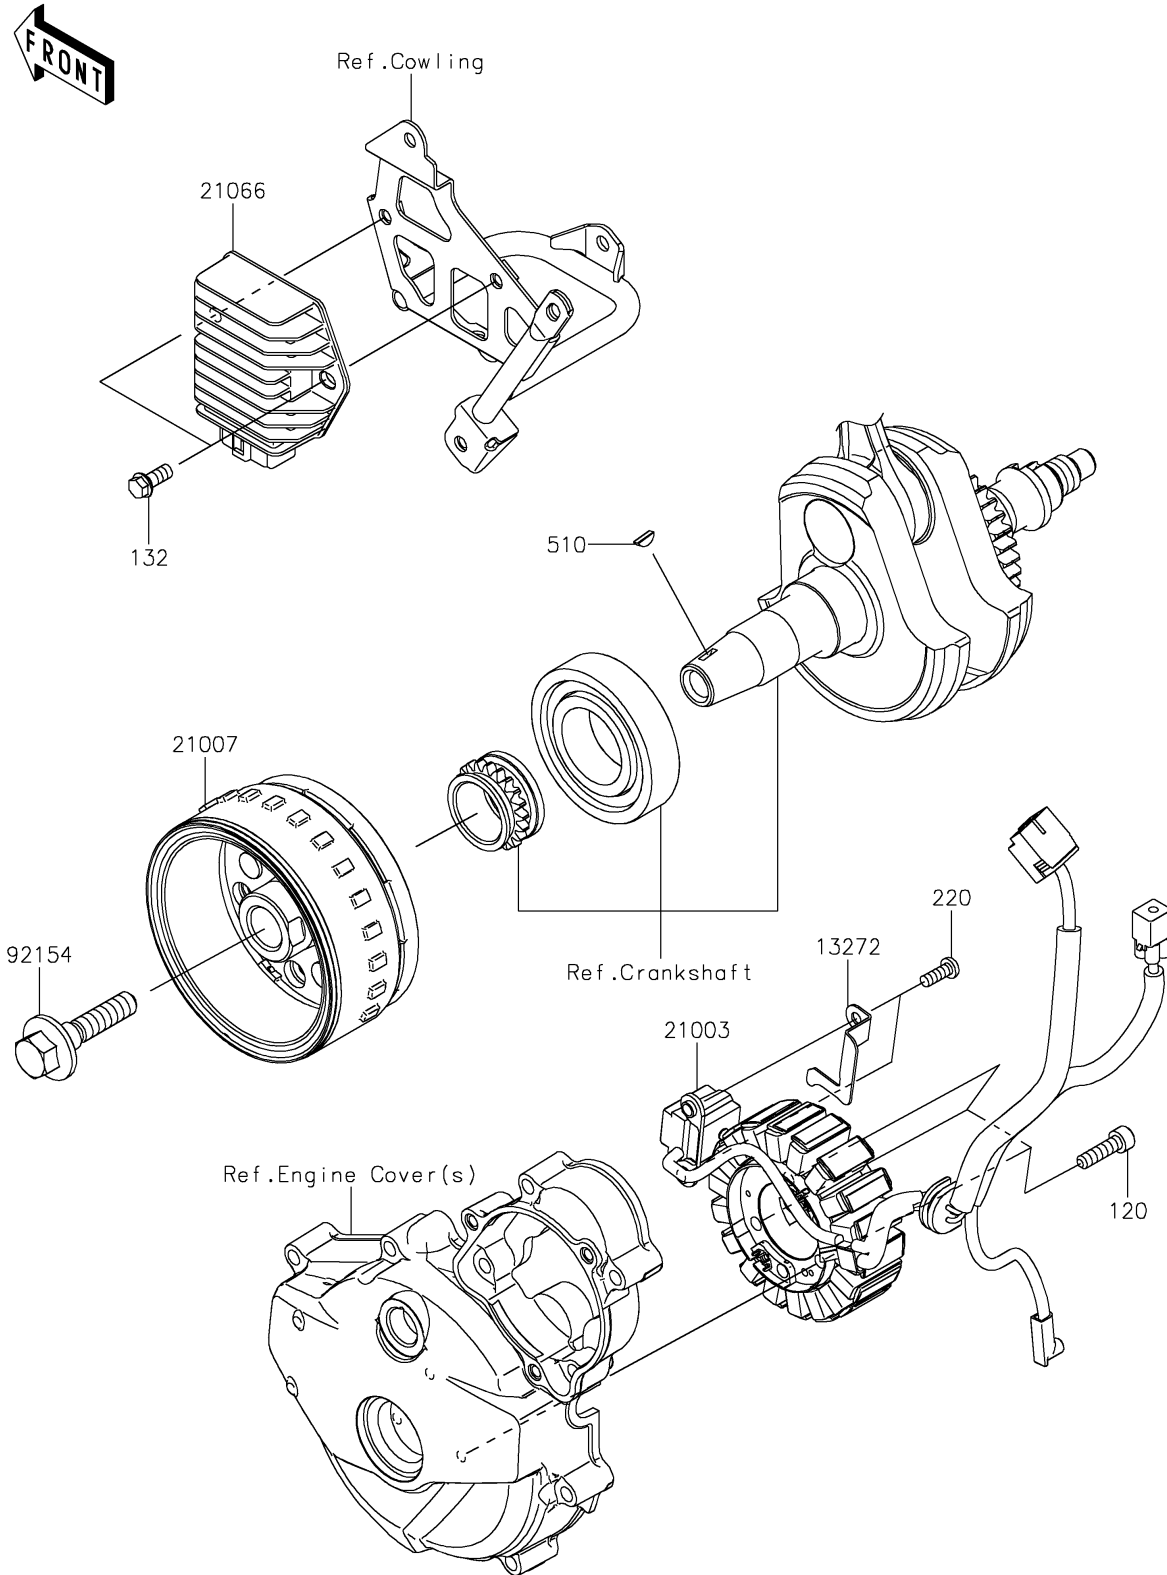

# 2022 KLX® 230S ABS PARTS DIAGRAM

Generator

E1810

## 2022 KLX® 230S ABS PARTS LIST

### Generator

ITEM NAME	PART NUMBER	QUANTITY
PLATE,PULSING COIL (Ref # 13272)	13272-2615	1
STATOR (Ref # 21003)	21003-0200	1
ROTOR (Ref # 21007)	21007-0684	1
REGULATOR-VOLTAGE (Ref # 21066)	21066-0781	1
BOLT (Ref # 92154)	92154-1309	1
BOLT-SOCKET,6X22 (Ref # 120)	120CA0622	3
BOLT-FLANGED-SMALL,6X14 (Ref # 132)	132BA0614	2
SCREW-PAN-CROS,5X14 (Ref # 220)	220AA0514	2
KEY-WOODRUFF (Ref # 510)	510A3100	1