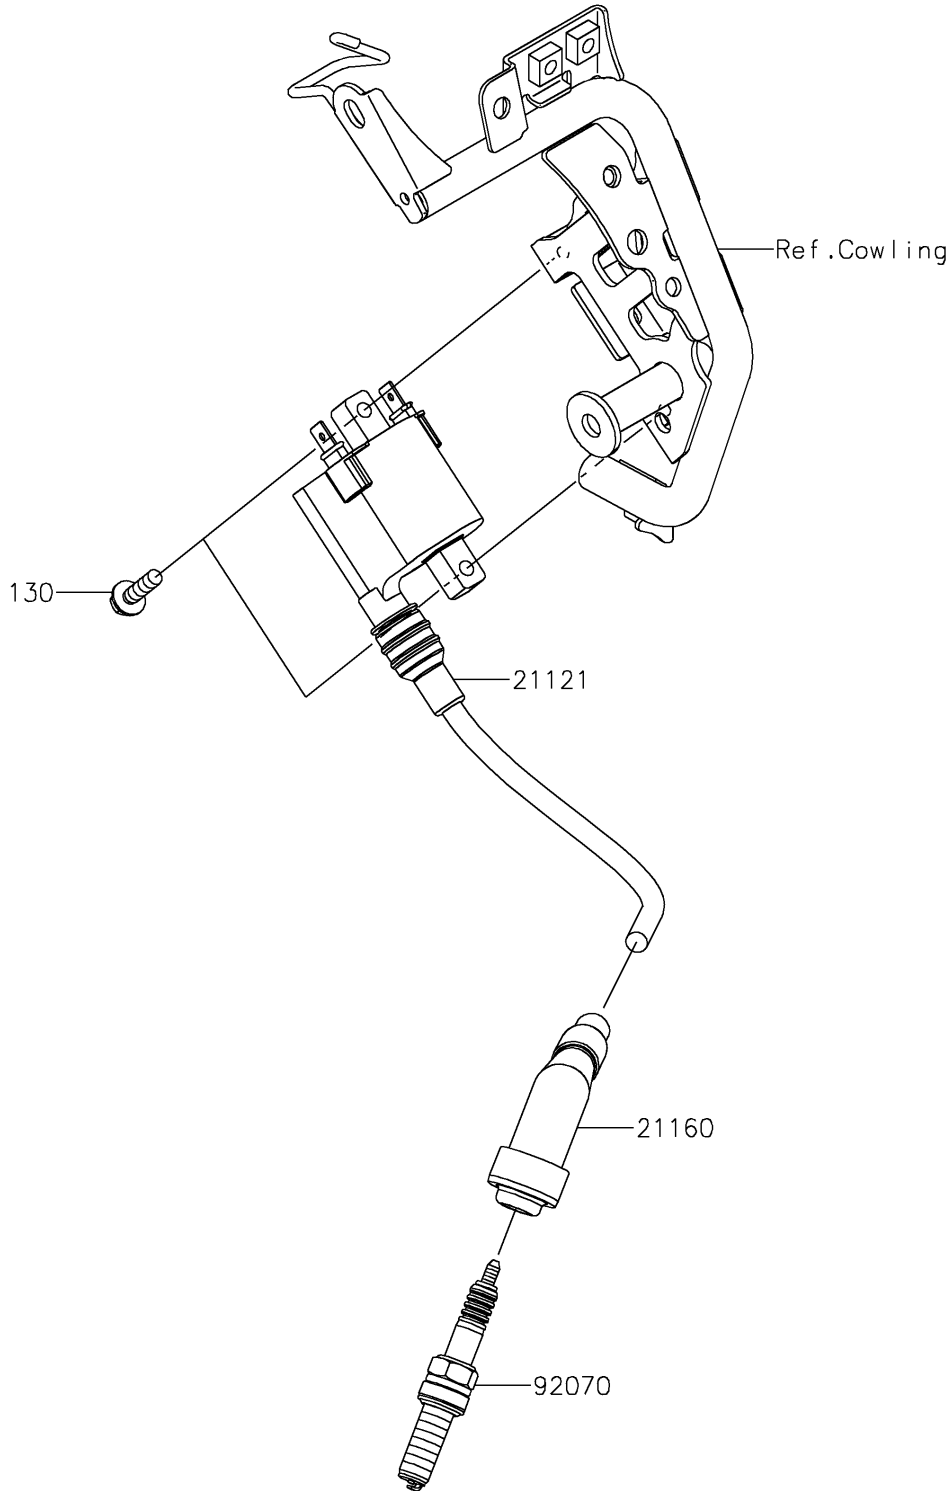

2022 KLX® 230S ABS PARTS DIAGRAM

Ignition System

E1830

2022 KLX® 230S ABS PARTS LIST

Ignition System

ITEM NAME	PART NUMBER	QUANTITY
COIL-IGNITION (Ref # 21121)	21121-0735	1
CAP-ASSY-PLUG (Ref # 21160)	21160-0026	1
PLUG-SPARK,LMAR9G(NGK) (Ref # 92070)	92070-0716	1
BOLT-FLANGED,5X18 (Ref # 130)	130BB0518	2