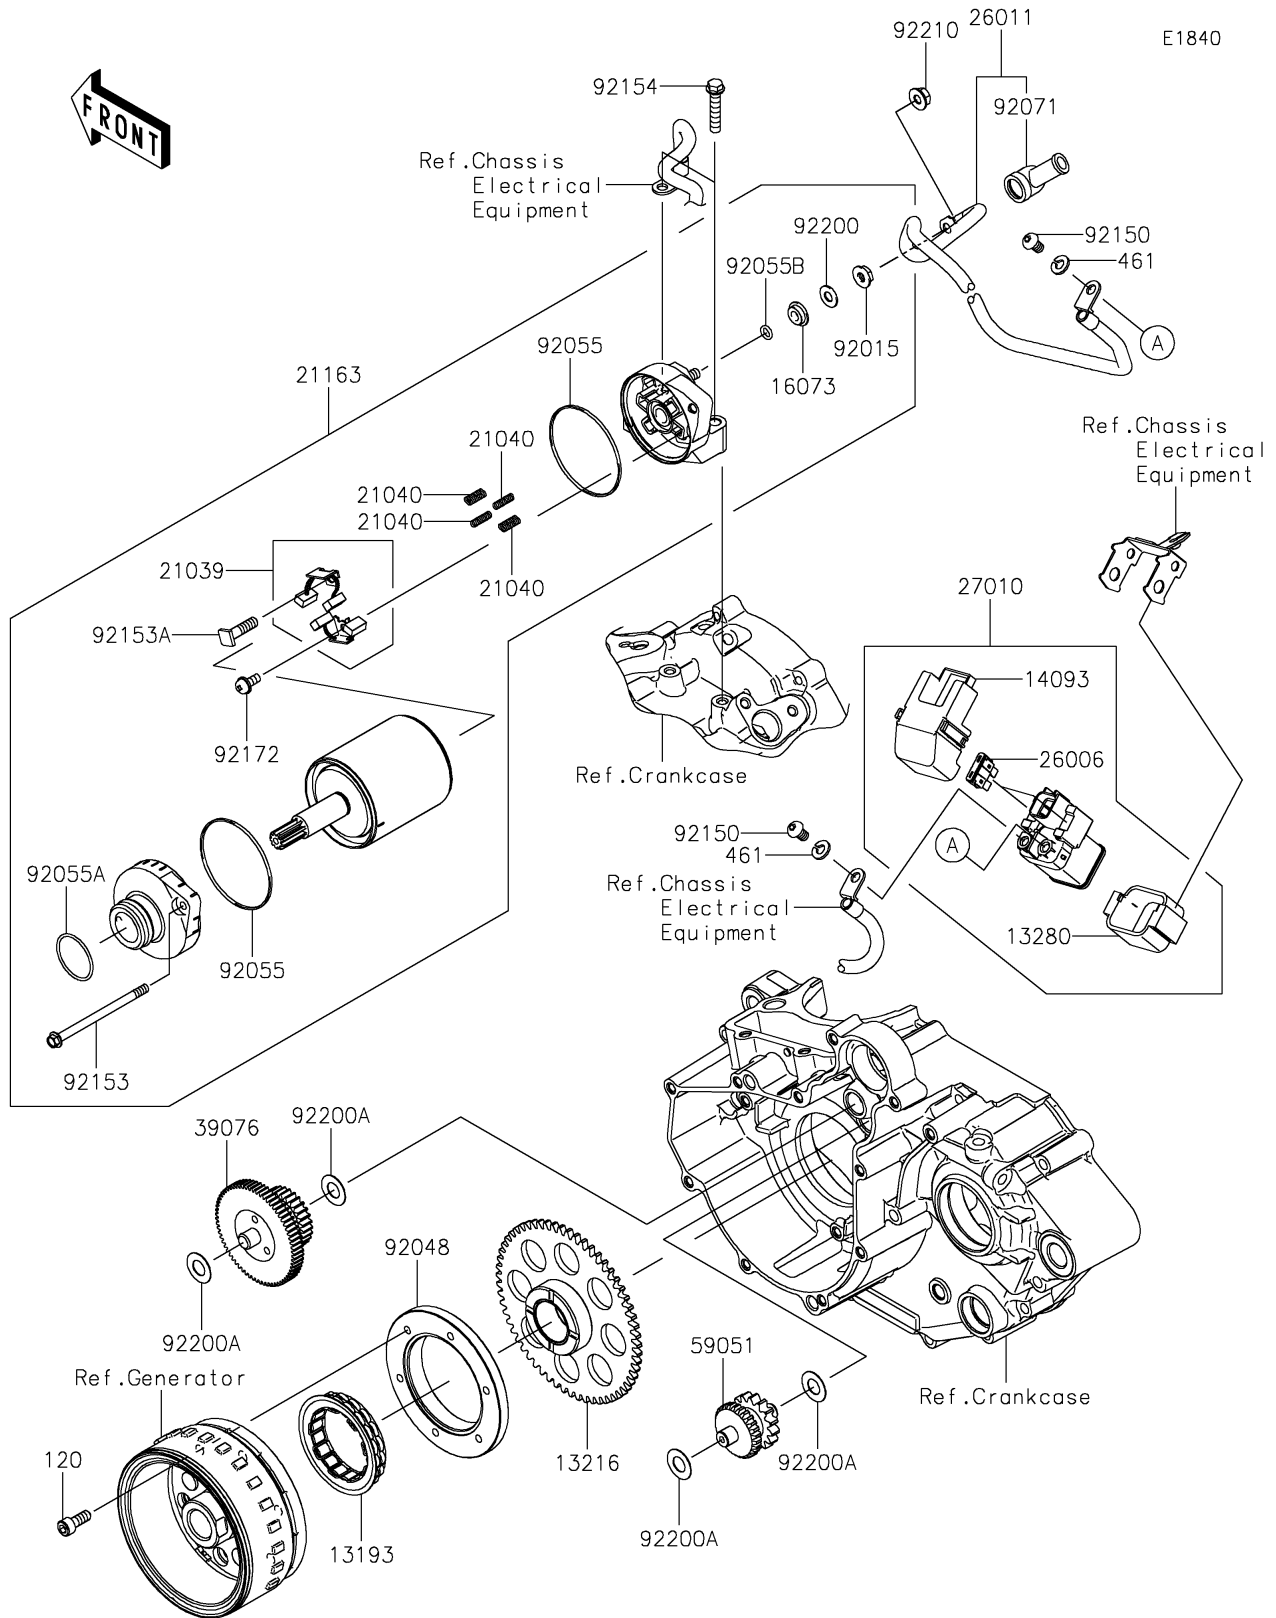

2022 KLX® 230S ABS PARTS DIAGRAM

Starter Motor

2022 KLX® 230S ABS PARTS LIST

Starter Motor

ITEM NAME	PART NUMBER	QUANTITY
CLUTCH-ASSY-ONEWAY (Ref # 13193)	13193-0014	1
GEAR-COMP,ONEWAY CLUTCH (Ref # 13216)	13216-0900	1
HOLDER (Ref # 13280)	13280-0710	1
COVER (Ref # 14093)	14093-0199	1
INSULATOR (Ref # 16073)	16073-0053	1
BRUSH,CARBON (Ref # 21039)	21039-0004	1
SPRING-BRUSH (Ref # 21040)	21040-0003	4
STARTER-ELECTRIC (Ref # 21163)	21163-0783	1
FUSE,BLADE,30A,GREEN (Ref # 26006)	26006-1006	2
WIRE-LEAD (Ref # 26011)	26011-0890	1
SWITCH (Ref # 27010)	27010-0754	1
LIMITER,STARTER IDLE GEAR (Ref # 39076)	39076-0020	1
GEAR-SPUR,IDLER (Ref # 59051)	59051-0824	1
NUT,STARTER MOTOR (Ref # 92015)	92015-1476	1
RACE,ONEWAY CLUTCH (Ref # 92048)	92048-0030	1
RING-O (Ref # 92055)	92055-0136	2
RING-O (Ref # 92055A)	92055-1276	1
RING-O,4.5X2.0 (Ref # 92055B)	92055-1370	1
GROMMET (Ref # 92071)	92071-0024	1
BOLT,6X10 (Ref # 92150)	92150-1577	2
BOLT (Ref # 92153)	92153-1850	2
BOLT (Ref # 92153A)	92153-1866	1
BOLT,FLANGED,6X30 (Ref # 92154)	92154-1773	2
SCREW (Ref # 92172)	92172-0334	1
WASHER (Ref # 92200)	92200-0386	1
WASHER,10.2X20X0.5 (Ref # 92200A)	92200-1976	4
NUT,6MM (Ref # 92210)	92210-0188	1
BOLT-SOCKET,6X16 (Ref # 120)	120CA0616	6
WASHER-SPRING,6MM (Ref # 461)	461DB0600	2