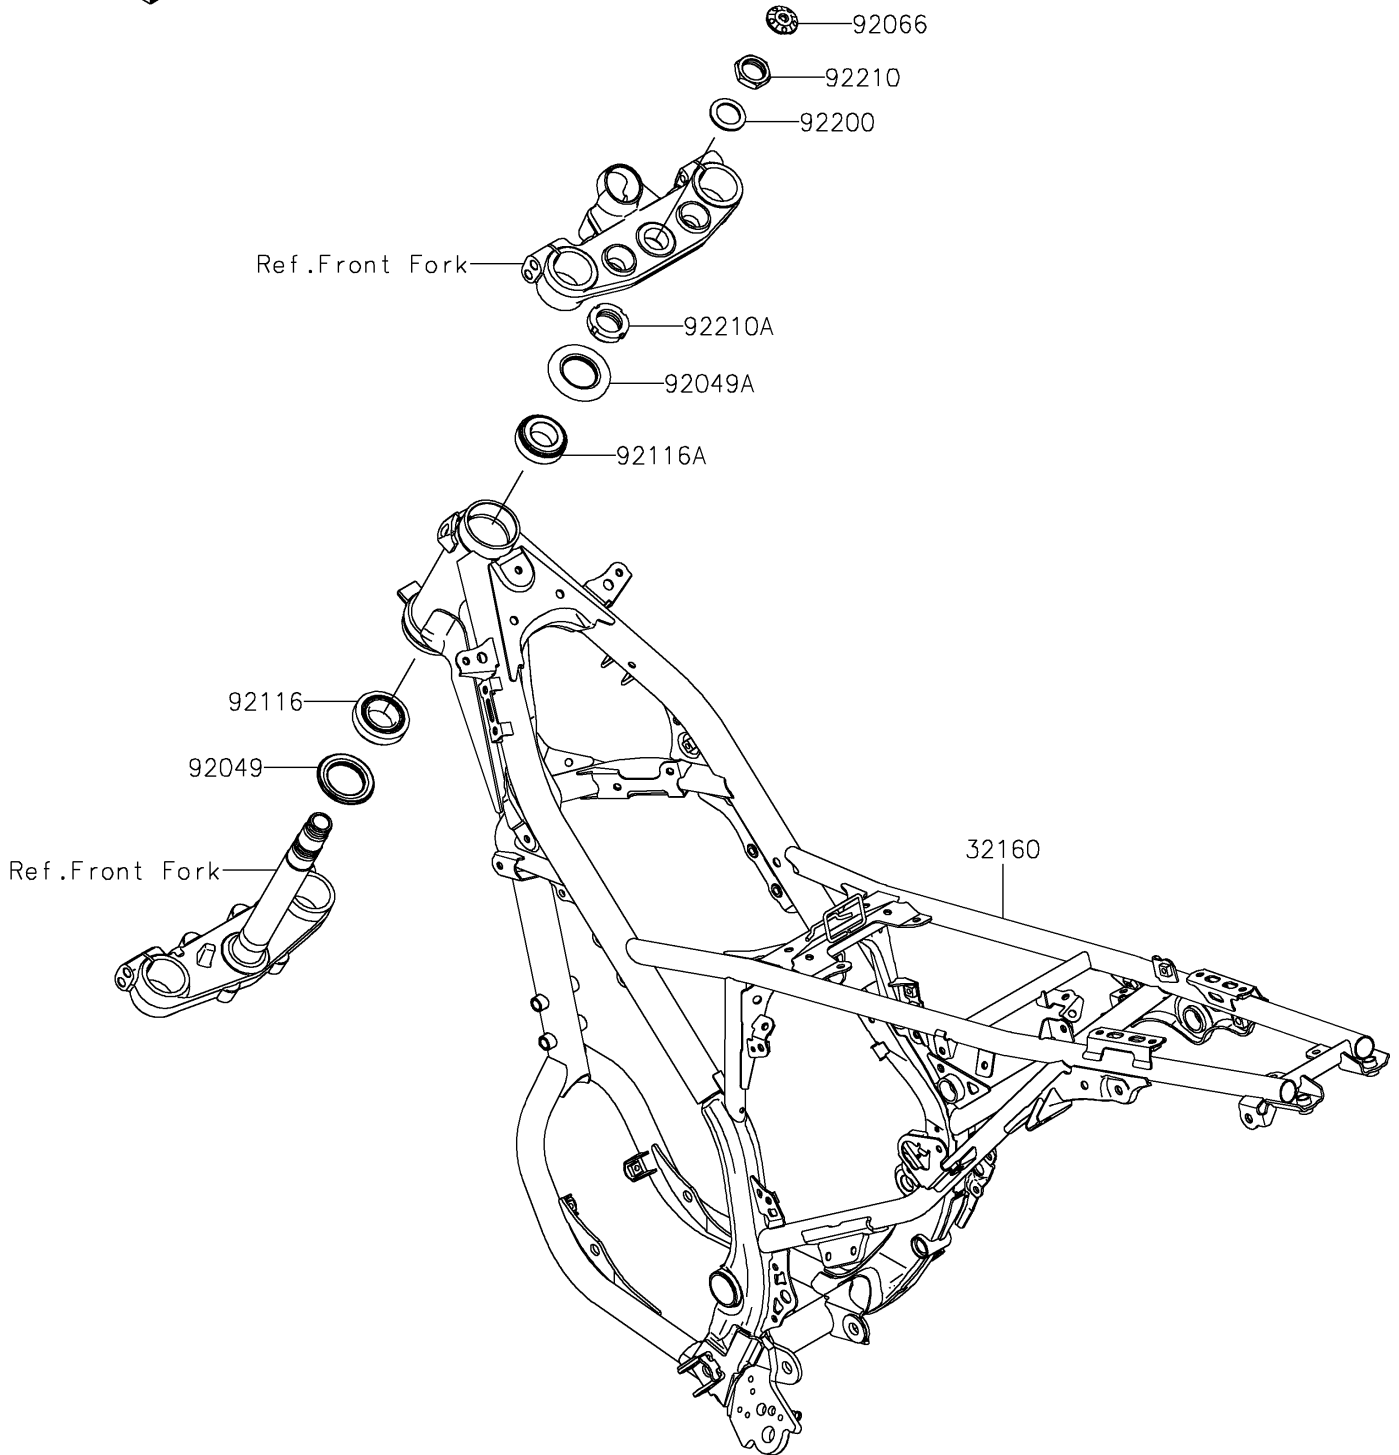

2022 KLX® 230S ABS PARTS DIAGRAM

Frame

F2120

2022 KLX® 230S ABS PARTS LIST

Frame

ITEM NAME	PART NUMBER	QUANTITY
FRAME-COMP,P.SILVER (Ref # 32160)	32160-1963-458	1
SEAL-OIL,XMHE36X52X4J (Ref # 92049)	92049-1162	1
SEAL-OIL,STEERING STEM (Ref # 92049A)	92049-1214	1
PLUG (Ref # 92066)	92066-0162	1
BEARING-ROLLER,HR320/28XJ (Ref # 92116)	92116-1009	1
BEARING-ROLLER,HICAP 32005JR (Ref # 92116A)	92116-1052	1
WASHER,STEERING STEM (Ref # 92200)	92200-0517	1
NUT,STEERING STEM,22MM (Ref # 92210)	92210-1521	1
NUT,STEERING STEM,25MM (Ref # 92210A)	92210-1754	1