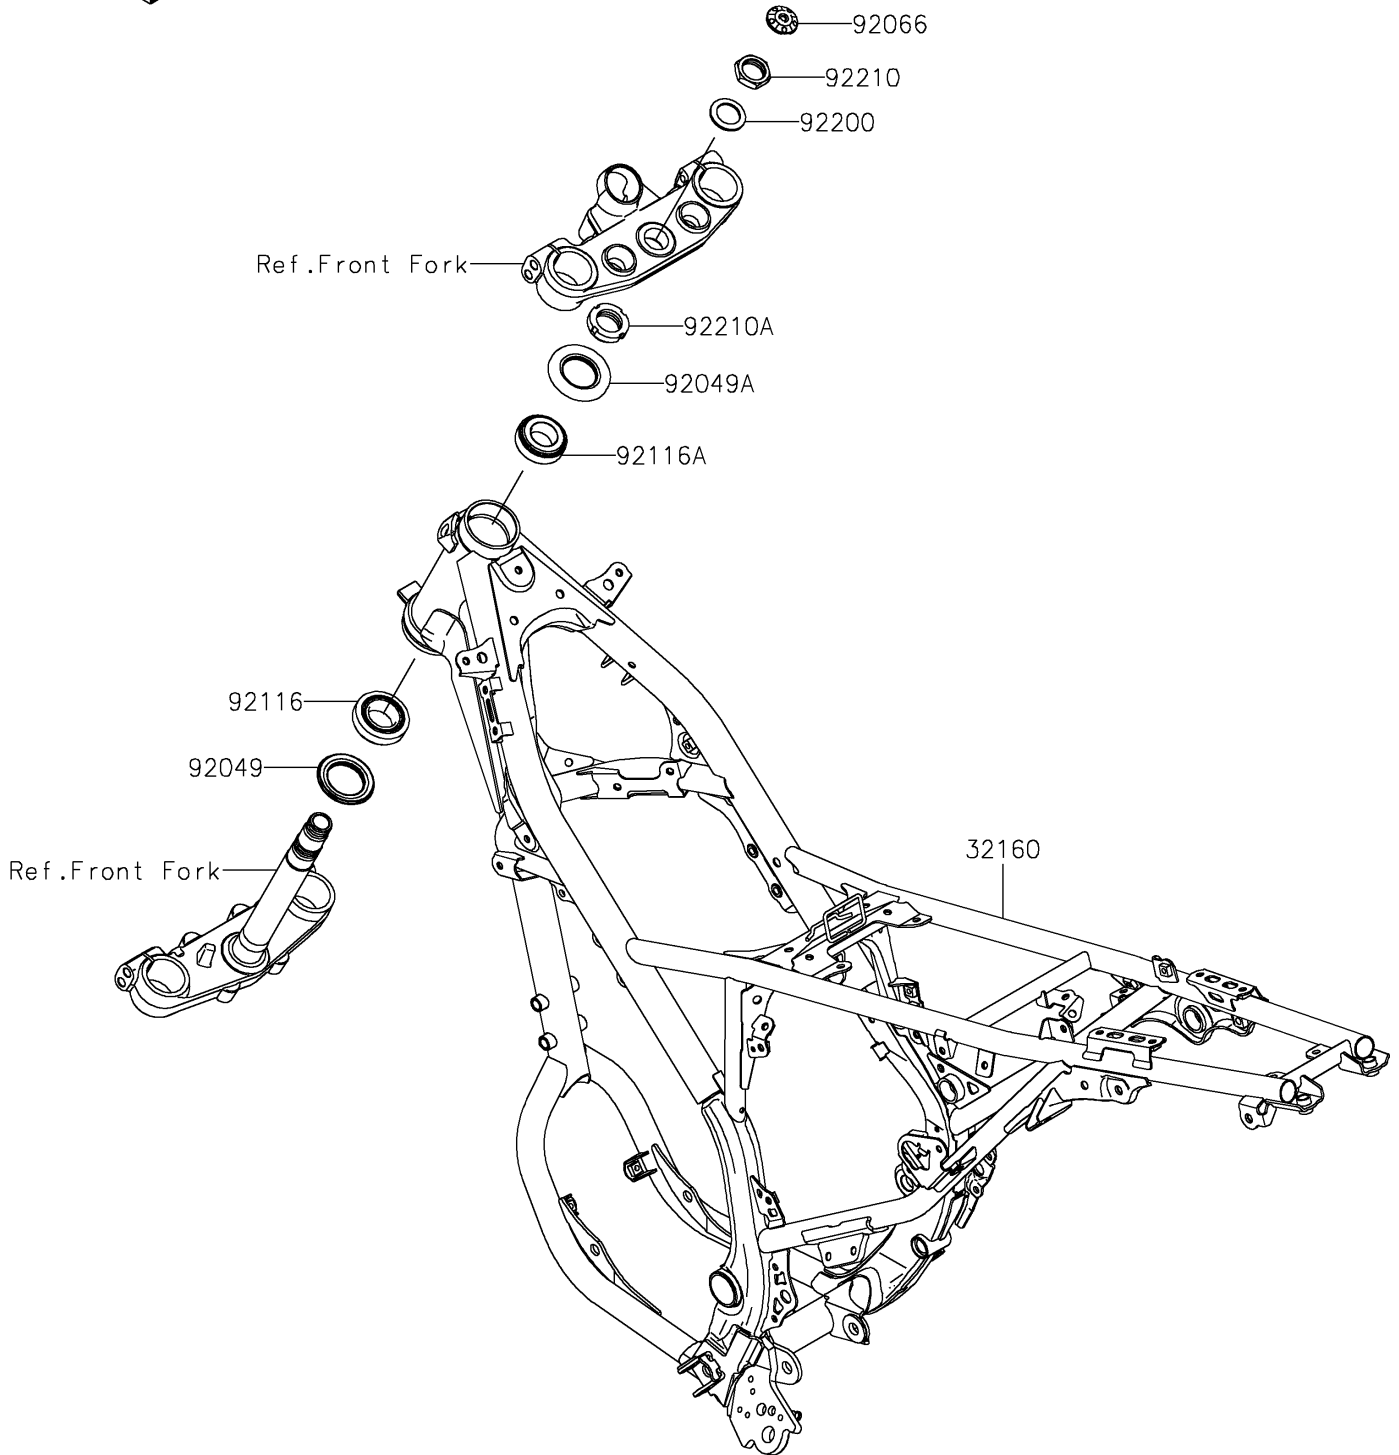

2022 KLX® 230 S PARTS DIAGRAM

Frame

F2120

2022 KLX® 230 S PARTS LIST

Frame

ITEM NAME	PART NUMBER	QUANTITY
FRAME-COMP,P.SILVER (Ref # 32160)	32160-1963-458	1
SEAL-OIL,XMHE36X52X4J (Ref # 92049)	92049-1162	1
SEAL-OIL,STEERING STEM (Ref # 92049A)	92049-1214	1
PLUG (Ref # 92066)	92066-0162	1
BEARING-ROLLER,HR320/28XJ (Ref # 92116)	92116-1009	1
BEARING-ROLLER,HICAP 32005JR (Ref # 92116A)	92116-1052	1
WASHER,STEERING STEM (Ref # 92200)	92200-0517	1
NUT,STEERING STEM,22MM (Ref # 92210)	92210-1521	1
NUT,STEERING STEM,25MM (Ref # 92210A)	92210-1754	1