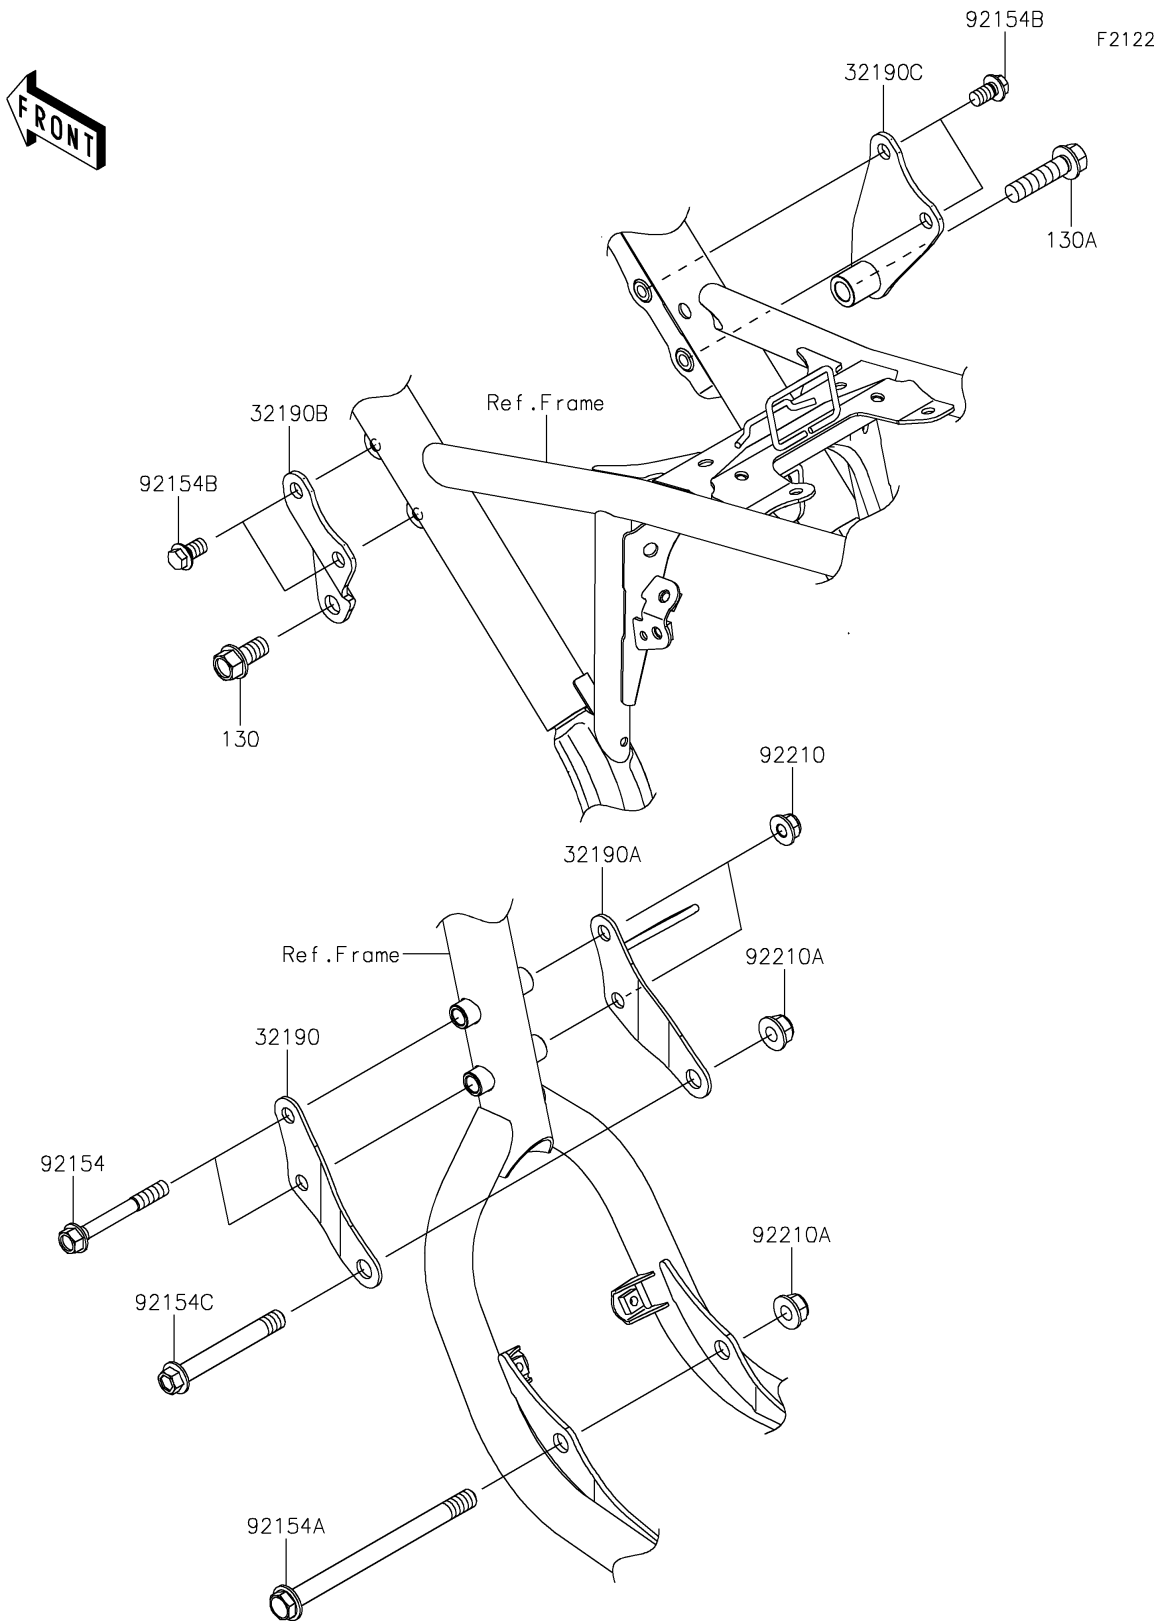

# 2022 KLX® 230S ABS PARTS DIAGRAM

Engine Mount

## 2022 KLX® 230S ABS PARTS LIST

### Engine Mount

ITEM NAME	PART NUMBER	QUANTITY
BRACKET-ENGINE,FR,LH (Ref # 32190)	32190-0793	1
BRACKET-ENGINE,FR,RH (Ref # 32190A)	32190-0794	1
BRACKET-ENGINE,HEAD,LH (Ref # 32190B)	32190-0796	1
BRACKET-ENGINE,HEAD,RH (Ref # 32190C)	32190-0797	1
BOLT,FLANGED,8X65 (Ref # 92154)	92154-3896	2
BOLT,FLANGED,10X137 (Ref # 92154A)	92154-3897	1
BOLT,FLANGED,8X14 (Ref # 92154B)	92154-3913	4
BOLT,FLANGED,10X77 (Ref # 92154C)	92154-4041	1
NUT,8MM (Ref # 92210)	92210-0570	2
NUT,LOCK,FLANGED,10MM (Ref # 92210A)	92210-1080	2
BOLT-FLANGED,10X20 (Ref # 130)	130CA1020	1
BOLT-FLANGED,10X40 (Ref # 130A)	130CA1040	1