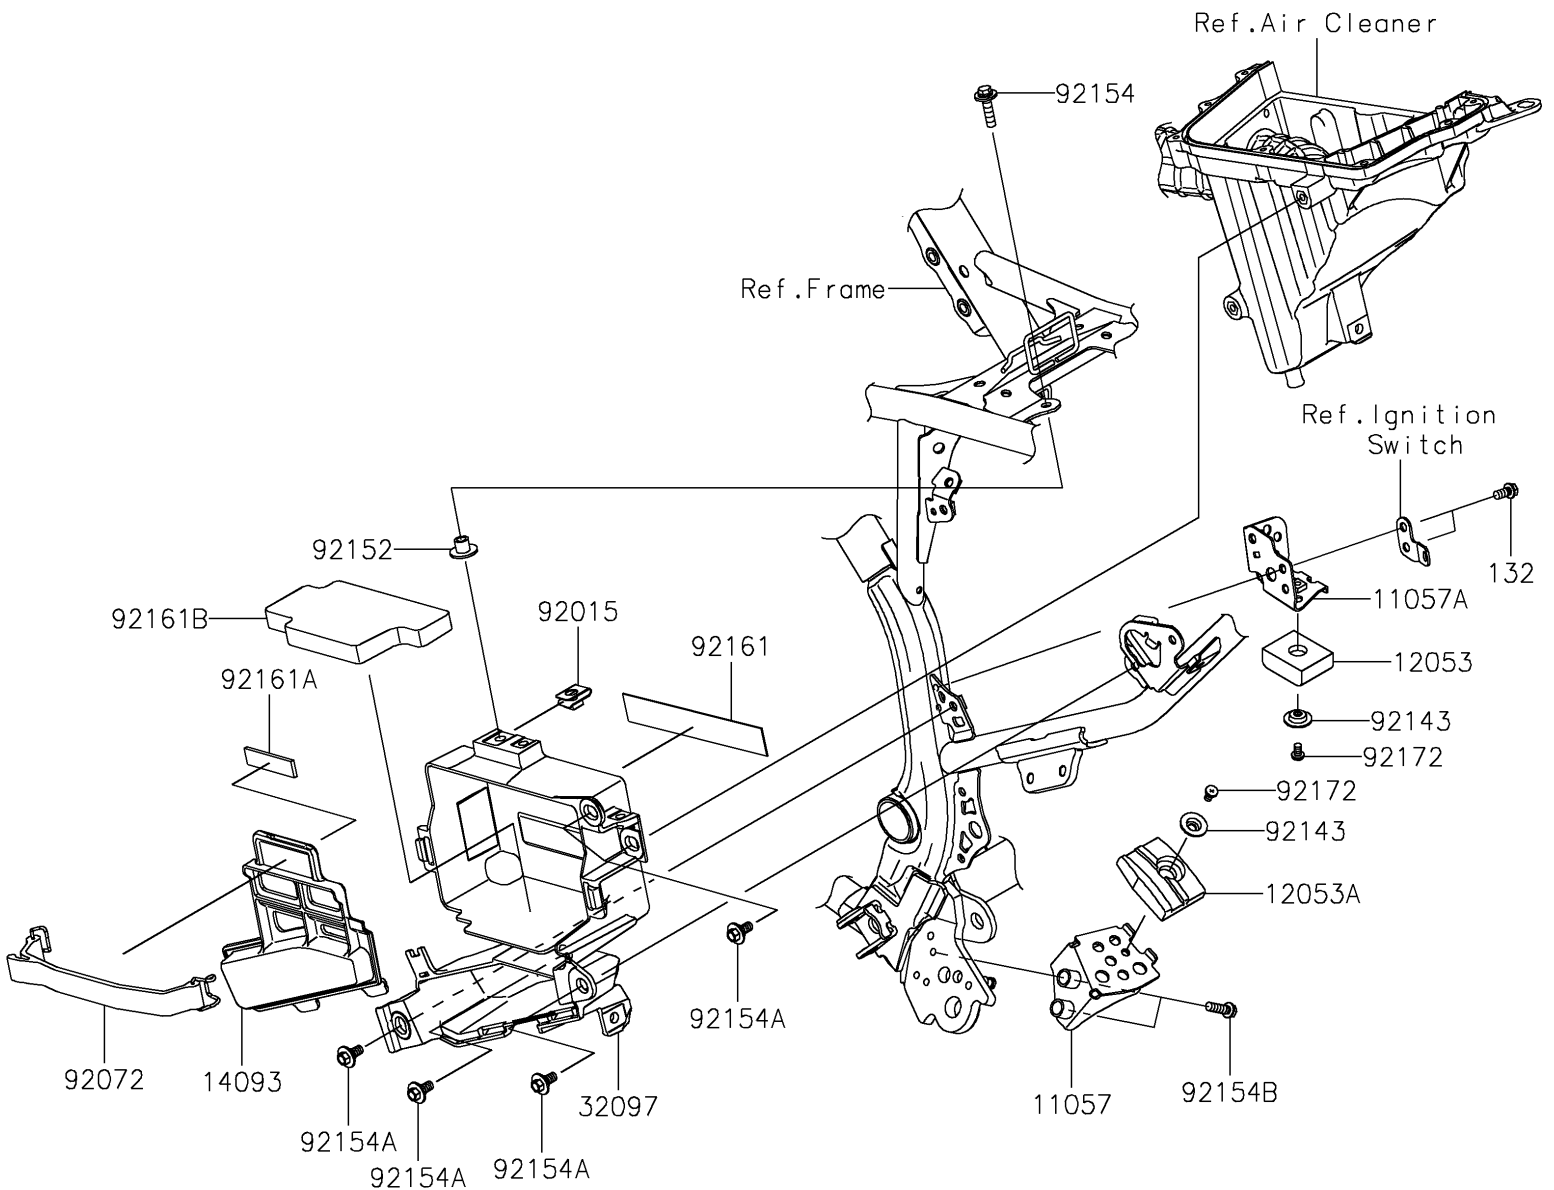

# 2022 KLX® 230S ABS PARTS DIAGRAM

Frame Fittings

F2131

## 2022 KLX® 230S ABS PARTS LIST

### Frame Fittings

ITEM NAME	PART NUMBER	QUANTITY
BRACKET,LWR (Ref # 11057)	11057-2065	1
BRACKET,UPP (Ref # 11057A)	11057-2067	1
GUIDE-CHAIN,UPP (Ref # 12053)	12053-0270	1
GUIDE-CHAIN,LWR (Ref # 12053A)	12053-0271	1
COVER,BATTERY CASE (Ref # 14093)	14093-0861	1
CASE-BATTERY (Ref # 32097)	32097-0048	1
NUT,6MM (Ref # 92015)	92015-1602	1
BAND,BATTERY (Ref # 92072)	92072-0838	1
COLLAR (Ref # 92143)	92143-1676	2
COLLAR,6.5X10X10.4 (Ref # 92152)	92152-1688	1
BOLT,6X25 (Ref # 92154)	92154-0467	1
BOLT,FLANGED,6X9 (Ref # 92154A)	92154-0546	5
BOLT,FLANGED,6X20 (Ref # 92154B)	92154-2757	2
DAMPER,146X22X1 (Ref # 92161)	92161-2210	1
DAMPER,49X13X3 (Ref # 92161A)	92161-2211	1
DAMPER,BATTERY (Ref # 92161B)	92161-2221	1
SCREW,5X8 (Ref # 92172)	92172-0119	2
BOLT-FLANGED-SMALL,6X12 (Ref # 132)	132BA0612	2