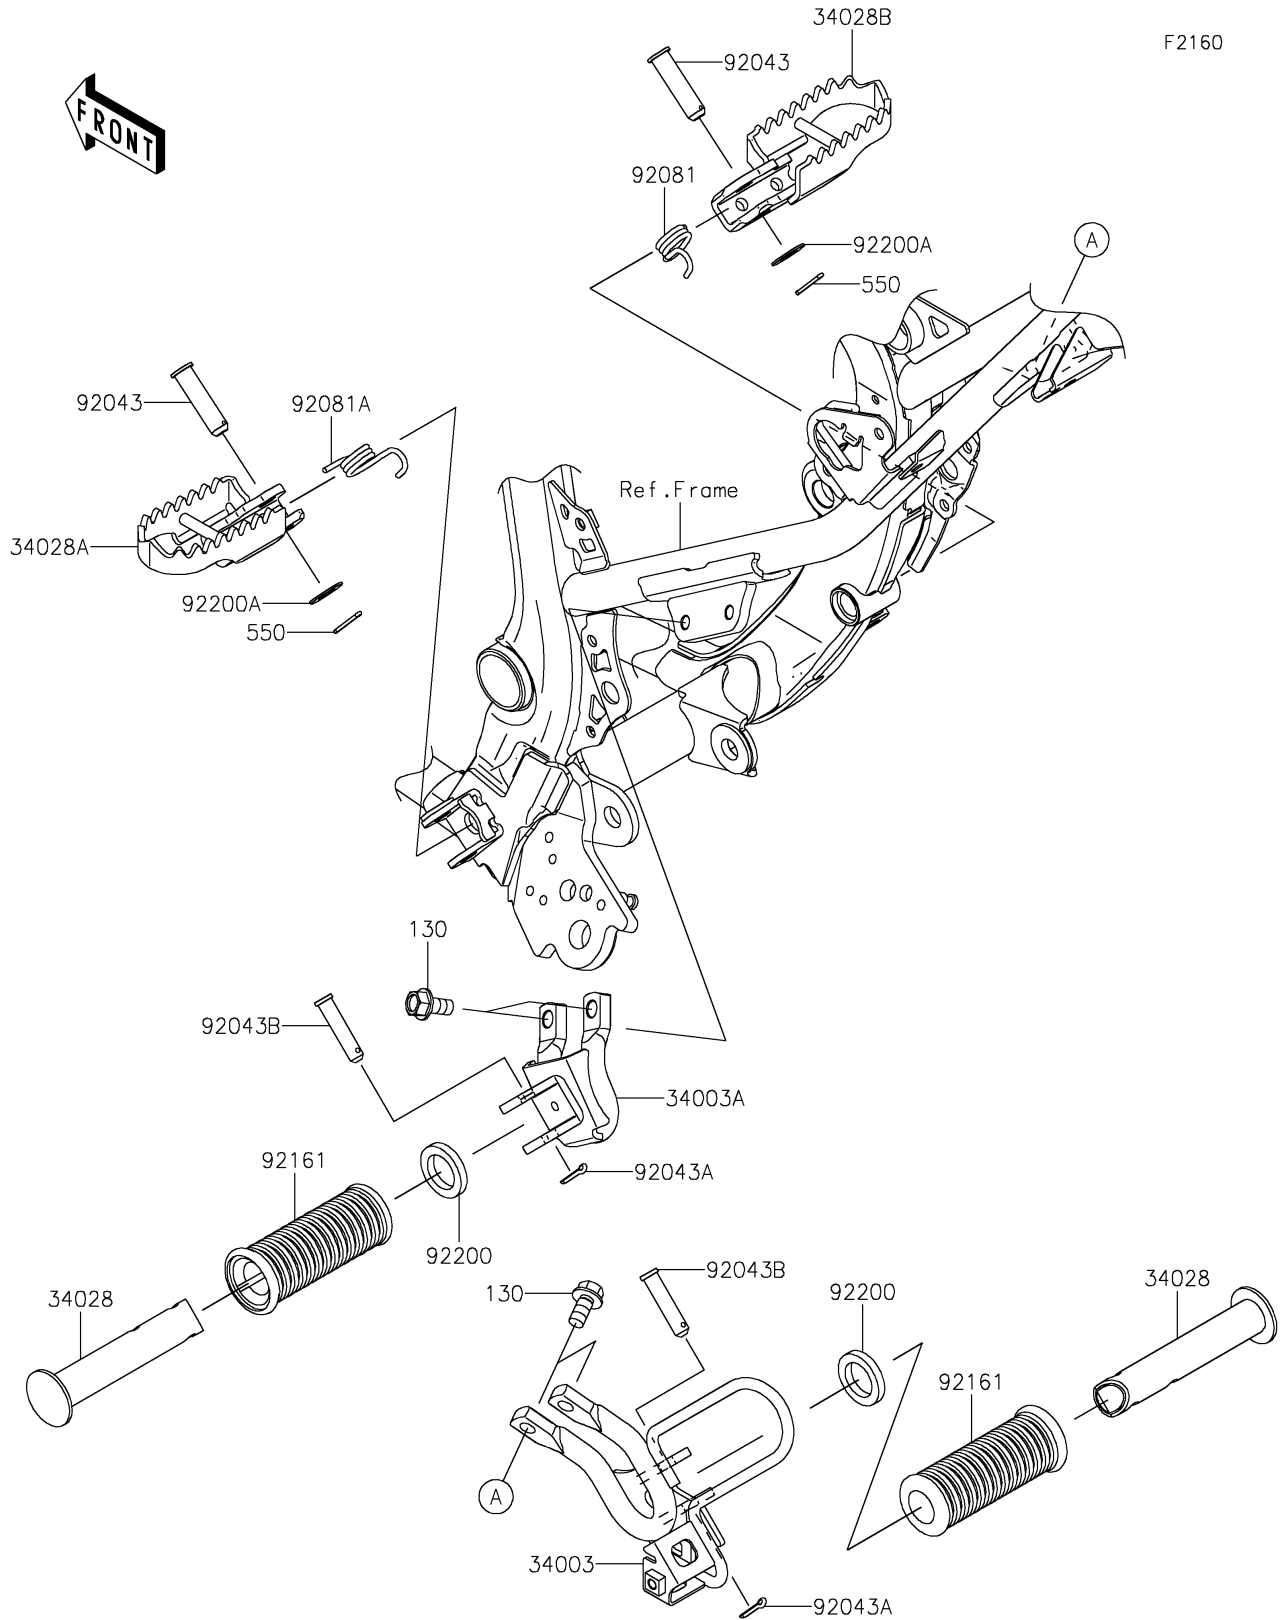

# 2022 KLX® 230S ABS PARTS DIAGRAM

Footrests

F2160

## 2022 KLX® 230S ABS PARTS LIST

### Footrests

ITEM NAME	PART NUMBER	QUANTITY
HOLDER-STEP,RH,P.SILVER (Ref # 34003)	34003-0182-458	1
HOLDER-STEP,LH,P.SILVER (Ref # 34003A)	34003-0183-458	1
STEP,RR (Ref # 34028)	34028-0007	2
STEP,LH (Ref # 34028A)	34028-0369	1
STEP,RH (Ref # 34028B)	34028-0371	1
PIN,10X35 (Ref # 92043)	92043-0744	2
PIN,COTTER,2.5X18 (Ref # 92043A)	92043-0771	2
PIN (Ref # 92043B)	92043-1714	2
SPRING,STEP,RH (Ref # 92081)	92081-1606	1
SPRING,STEP,LH (Ref # 92081A)	92081-1607	1
DAMPER,REAR STEP (Ref # 92161)	92161-0866	2
WASHER,20X30X4.5 (Ref # 92200)	92200-0869	2
WASHER,10.5X20X1.0 (Ref # 92200A)	92200-0870	2
BOLT-FLANGED,8X16 (Ref # 130)	130CA0816	4
PIN-COTTER,2.0X18 (Ref # 550)	550AA2018	2