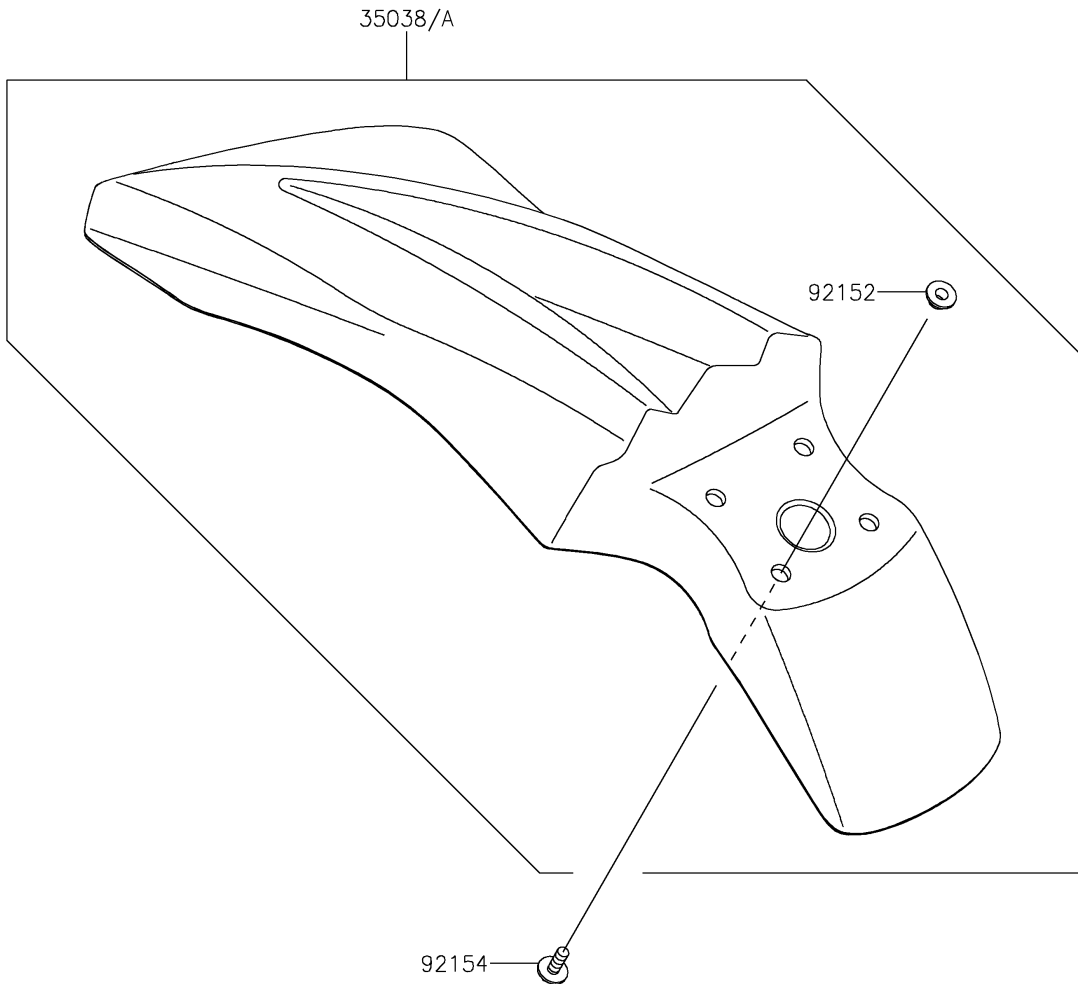

2022 KLX® 230S ABS PARTS DIAGRAM

Front Fender(s)

F2171

WOD

2022 KLX® 230S ABS PARTS LIST

Front Fender(s)

ITEM NAME	PART NUMBER	QUANTITY
FENDER-FRONT,L.GREEN (Ref # 35038)	35038-0028-290	1
COLLAR,6.8X10(16)X6.6 (Ref # 92152)	92152-0842	4
BOLT,FLANGED,6X18 (Ref # 92154)	92154-3994	4