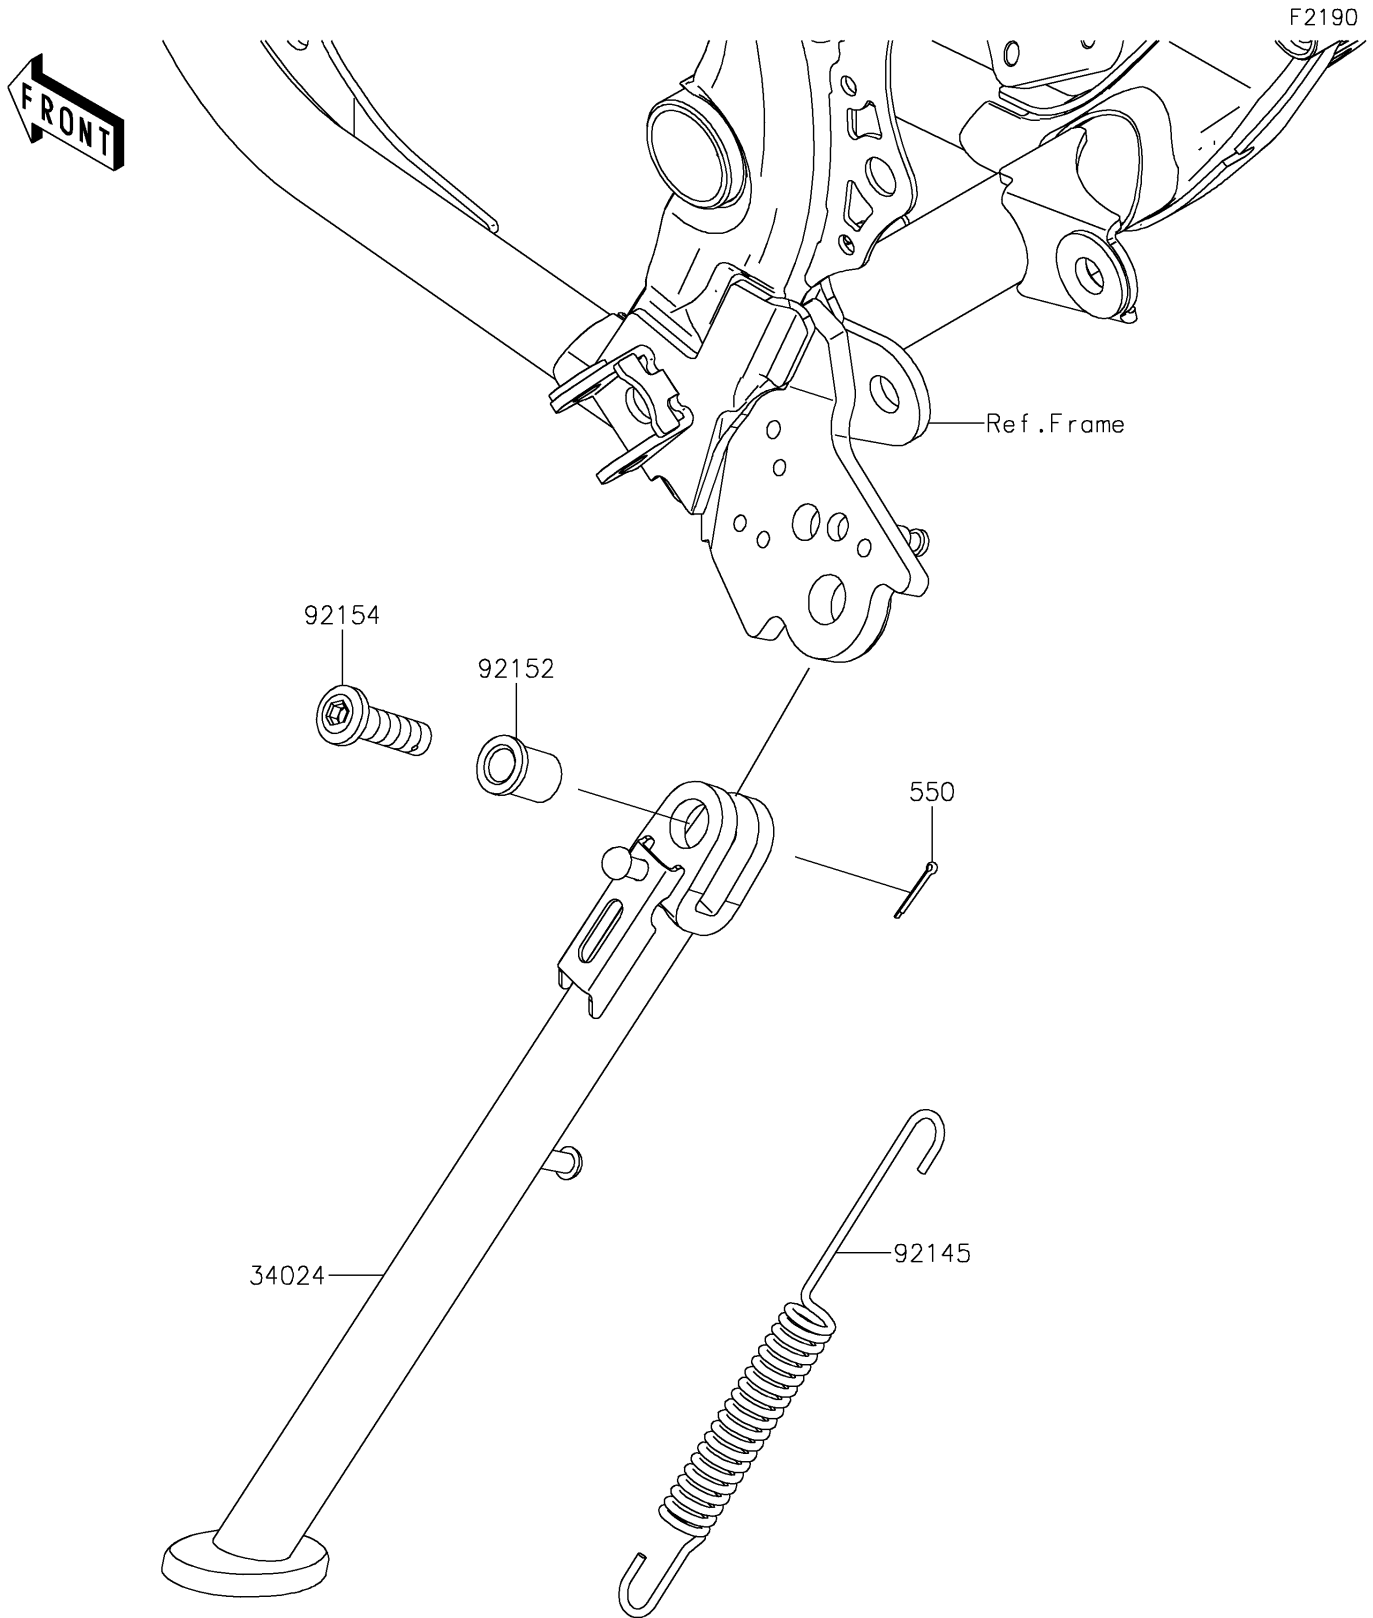

2022 KLX® 230S ABS PARTS DIAGRAM

Stand(s)

2022 KLX® 230S ABS PARTS LIST

Stand(s)

ITEM NAME	PART NUMBER	QUANTITY
STAND-SIDE,P.SILVER (Ref # 34024)	34024-0176-458	1
SPRING,SIDE STAND (Ref # 92145)	92145-1910	1
COLLAR (Ref # 92152)	92152-2561	1
BOLT,SIDE STAND (Ref # 92154)	92154-3895	1
PIN-COTTER,2.0X15 (Ref # 550)	550AA2015	1