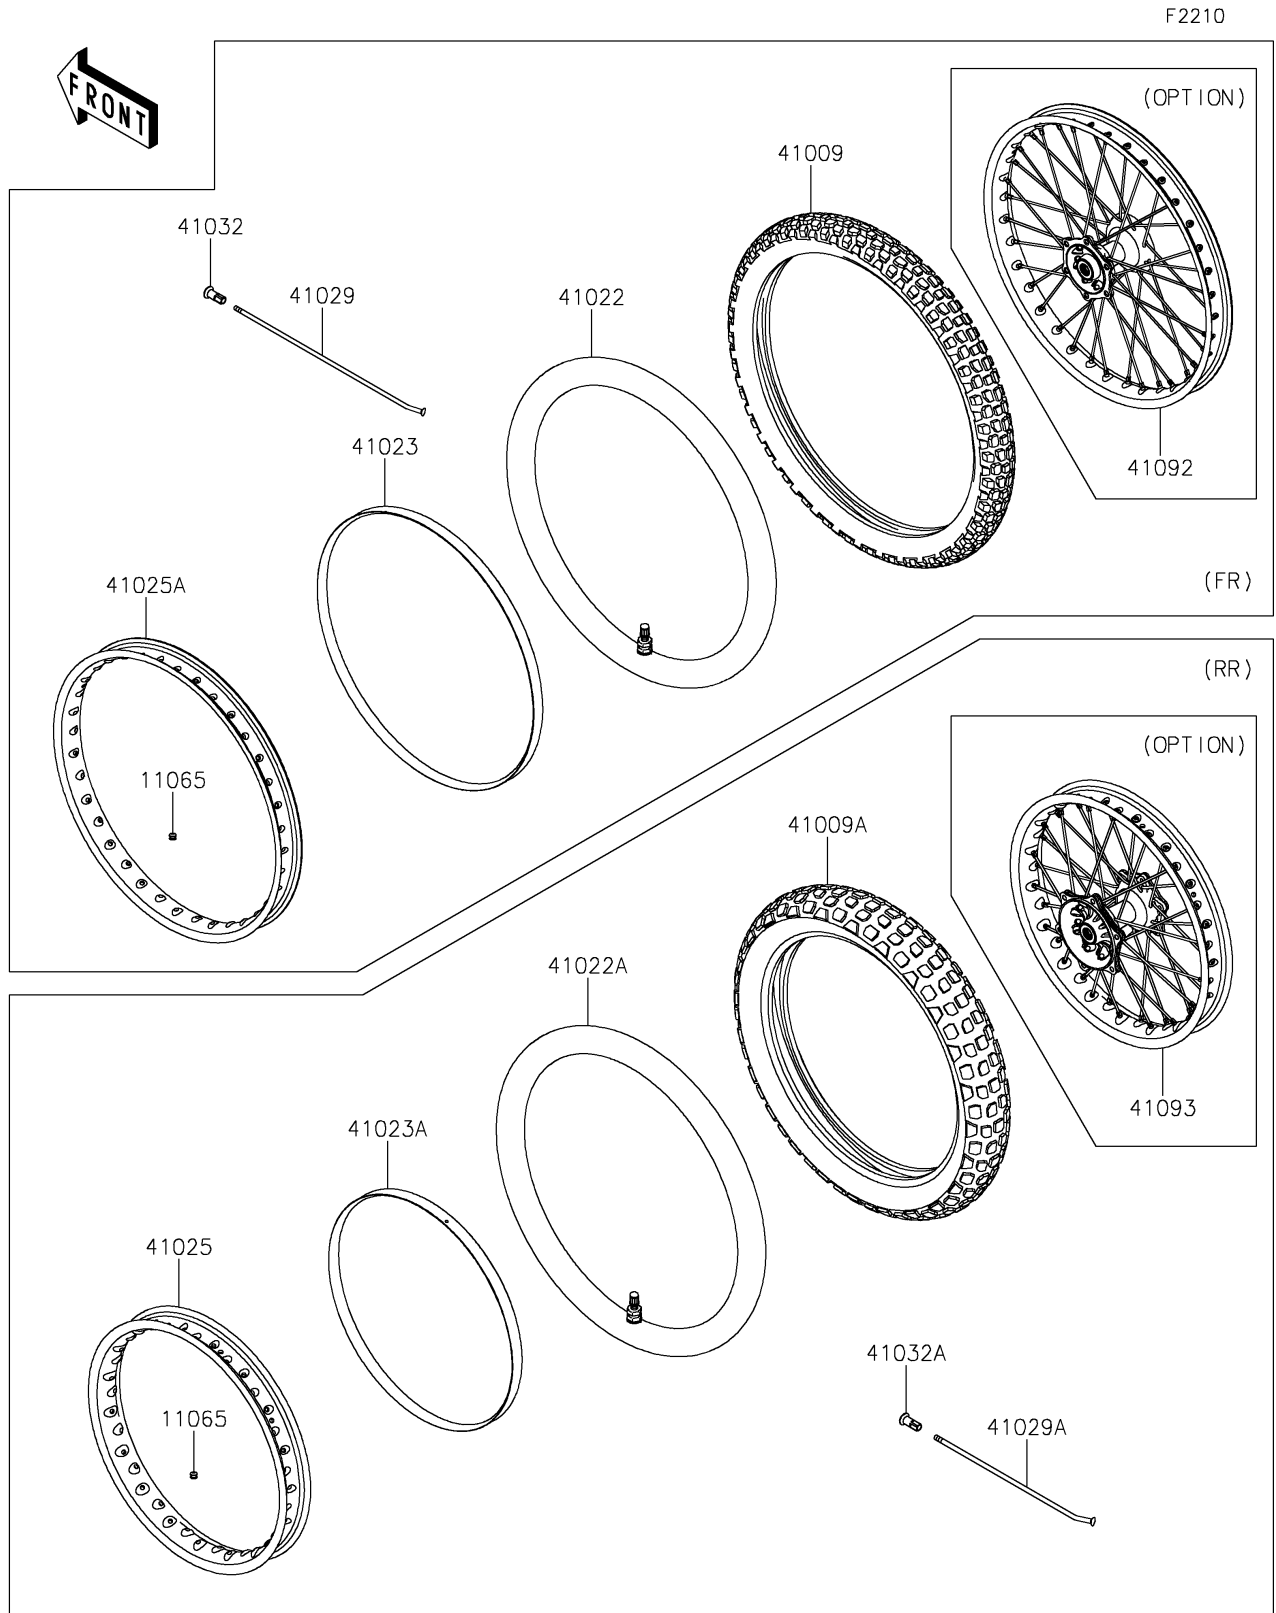

2022 KLX[®] 230S ABS PARTS DIAGRAM

Wheels/Tires

2022 KLX® 230S ABS PARTS LIST

Wheels/Tires

ITEM NAME	PART NUMBER	QUANTITY
CAP,BEAD STOPPER (Ref # 11065)	11065-0384	2
TIRE,FR,2.75-21 45P,GP-21F (Ref # 41009)	41009-0559	1
TIRE,RR,4.10-18 59P,GP-22R (Ref # 41009A)	41009-0560	1
TUBE-TIRE (Ref # 41022)	41022-0112	1
TUBE-TIRE (Ref # 41022A)	41022-0113	1
BAND-RIM,2.75-21 (Ref # 41023)	41023-0028	1
BAND-RIM,4.10-18 (Ref # 41023A)	41023-0029	1
RIM,RR,18X1.85,SILVER (Ref # 41025)	41025-0399-WA	1
RIM,FR,21X1.60,SILVER (Ref # 41025A)	41025-0400-WA	1
SPOKE-INNER,225.5MMX162D (Ref # 41029)	41029-0105	36
SPOKE-INNER,186.5MMX162D (Ref # 41029A)	41029-0106	36
NIPPLE-SPOKE (Ref # 41032)	41032-0010	36
NIPPLE-SPOKE (Ref # 41032A)	41032-0013	36
WHEEL-SUB ASSY,FR,SILVER (Ref # 41092)	41092-0041-WA	1
WHEEL-SUB ASSY,RR,SILVER (Ref # 41093)	41093-0025-WA	1