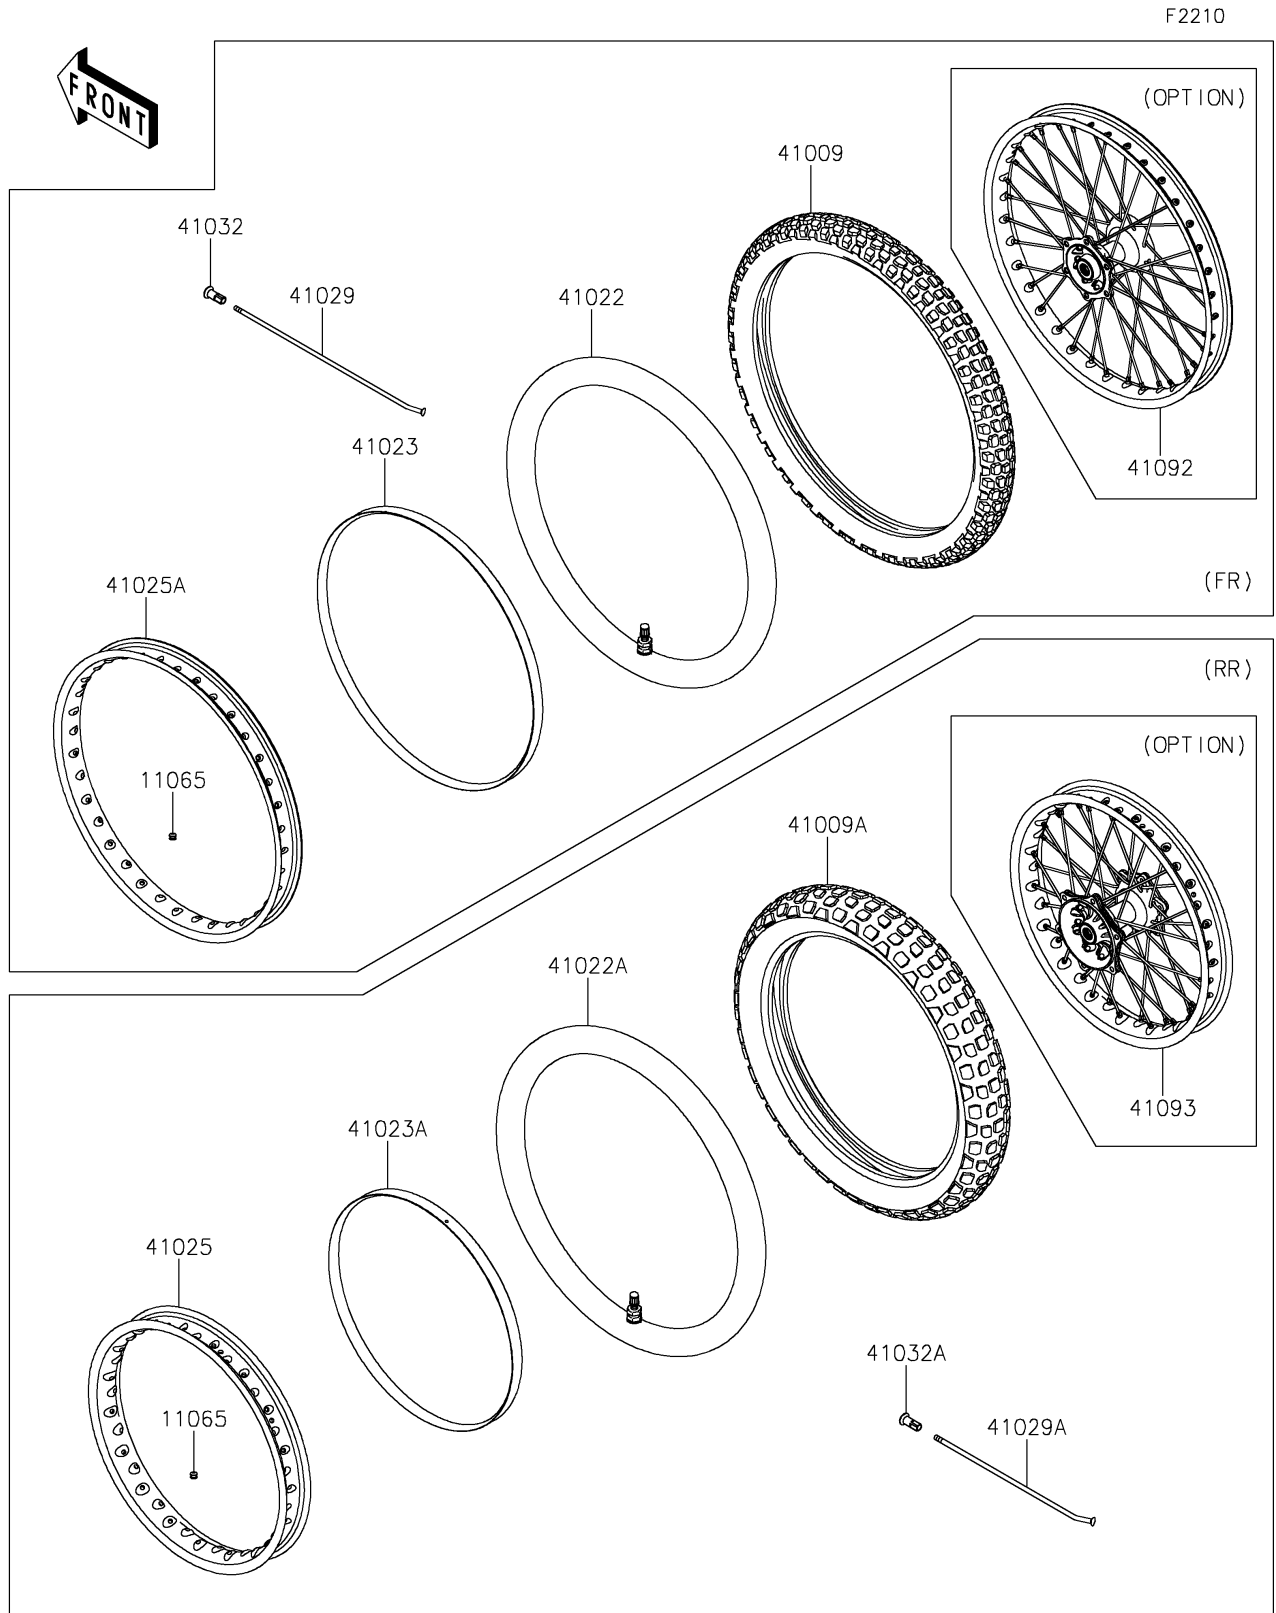

# 2022 KLX® 230 S PARTS DIAGRAM

Wheels/Tires

## 2022 KLX® 230 S PARTS LIST

### Wheels/Tires

ITEM NAME	PART NUMBER	QUANTITY
CAP,BEAD STOPPER (Ref # 11065)	11065-0384	2
TIRE,FR,2.75-21 45P,GP-21F (Ref # 41009)	41009-0559	1
TIRE,RR,4.10-18 59P,GP-22R (Ref # 41009A)	41009-0560	1
TUBE-TIRE (Ref # 41022)	41022-0112	1
TUBE-TIRE (Ref # 41022A)	41022-0113	1
BAND-RIM,2.75-21 (Ref # 41023)	41023-0028	1
BAND-RIM,4.10-18 (Ref # 41023A)	41023-0029	1
RIM,RR,18X1.85,SILVER (Ref # 41025)	41025-0399-WA	1
RIM,FR,21X1.60,SILVER (Ref # 41025A)	41025-0400-WA	1
SPOKE-INNER,225.5MMX162D (Ref # 41029)	41029-0105	36
SPOKE-INNER,186.5MMX162D (Ref # 41029A)	41029-0106	36
NIPPLE-SPOKE (Ref # 41032)	41032-0010	36
NIPPLE-SPOKE (Ref # 41032A)	41032-0013	36
WHEEL-SUB ASSY,FR,SILVER (Ref # 41092)	41092-0041-WA	1
WHEEL-SUB ASSY,RR,SILVER (Ref # 41093)	41093-0025-WA	1