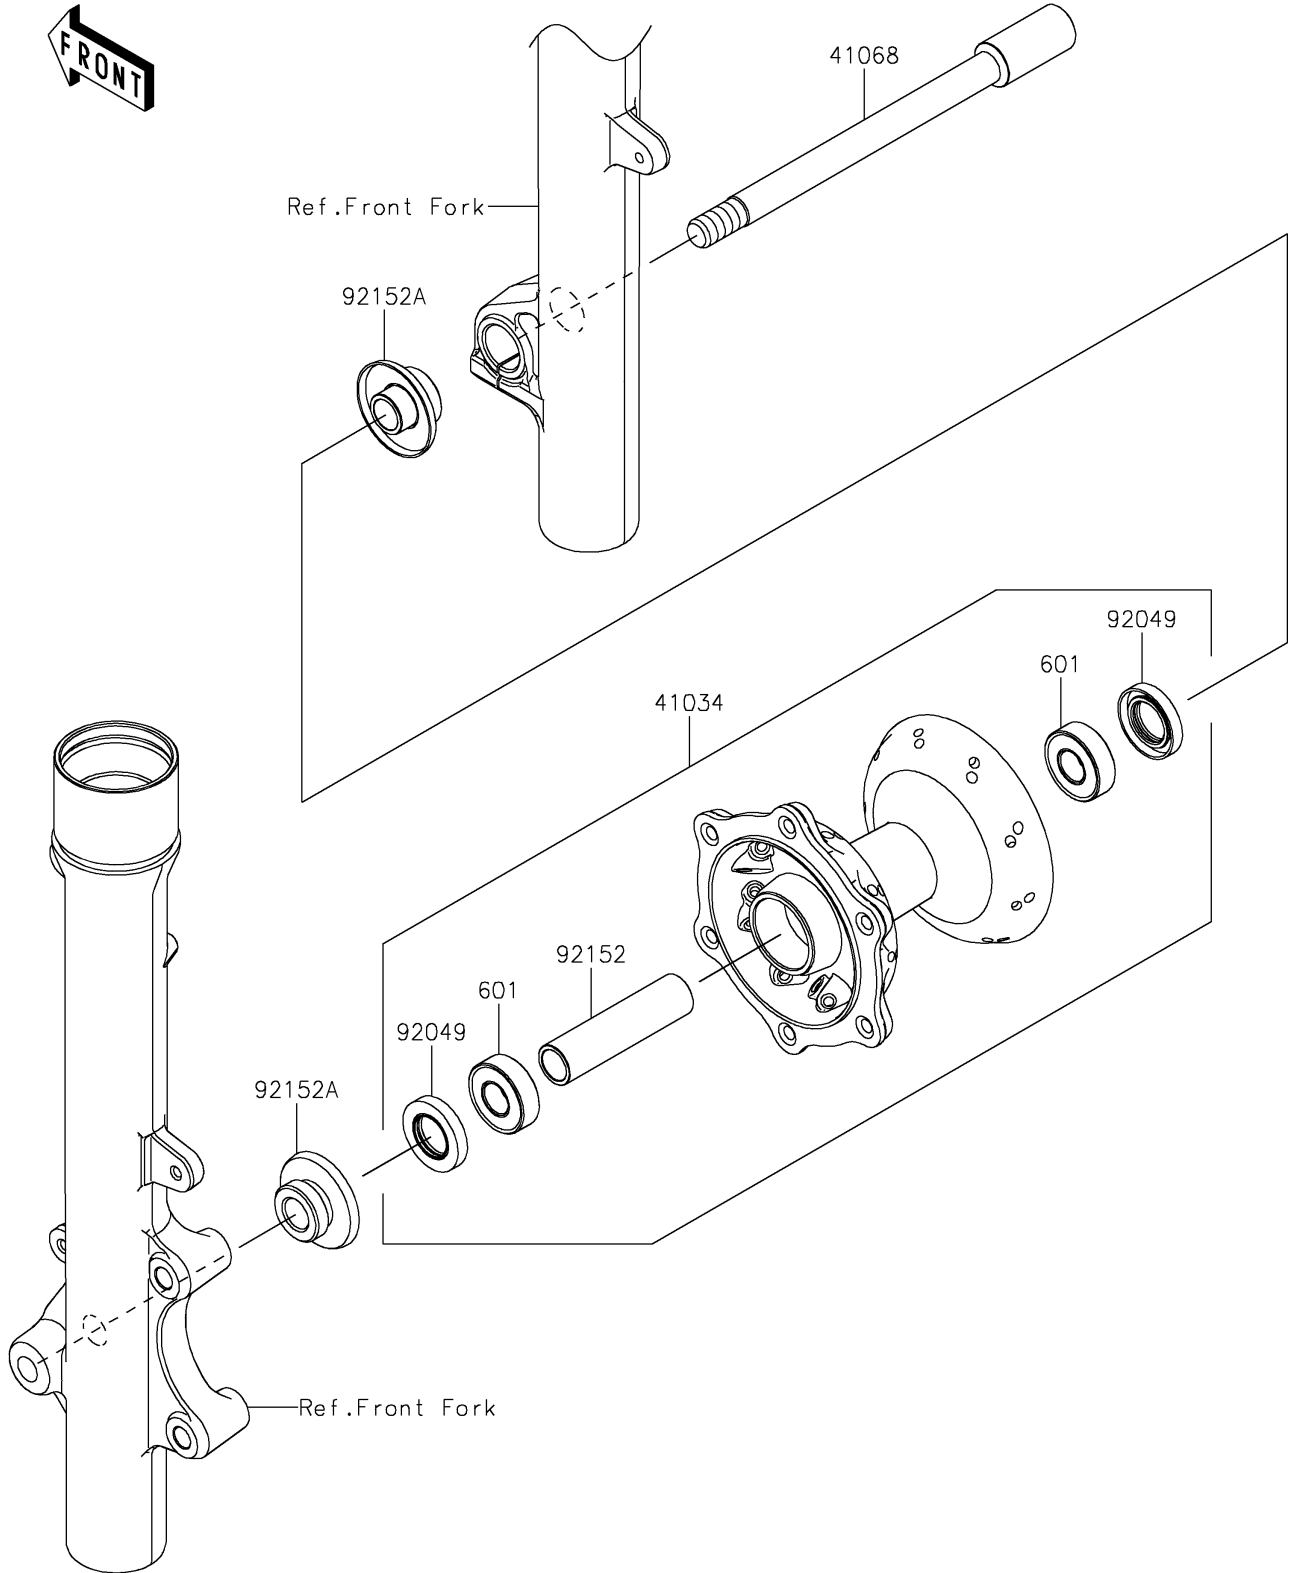

2022 KLX® 230S ABS PARTS DIAGRAM

Front Hub

F2230

2022 KLX® 230S ABS PARTS LIST

Front Hub

ITEM NAME	PART NUMBER	QUANTITY
DRUM-ASSY,FR (Ref # 41034)	41034-0600	1
AXLE,FR,15X188 (Ref # 41068)	41068-0650	1
SEAL-OIL (Ref # 92049)	92049-0114	2
COLLAR,15.2X20X9 (Ref # 92152)	92152-2543	1
COLLAR (Ref # 92152A)	92152-2544	2
BEARING-BALL (Ref # 601)	601B6202UU	2