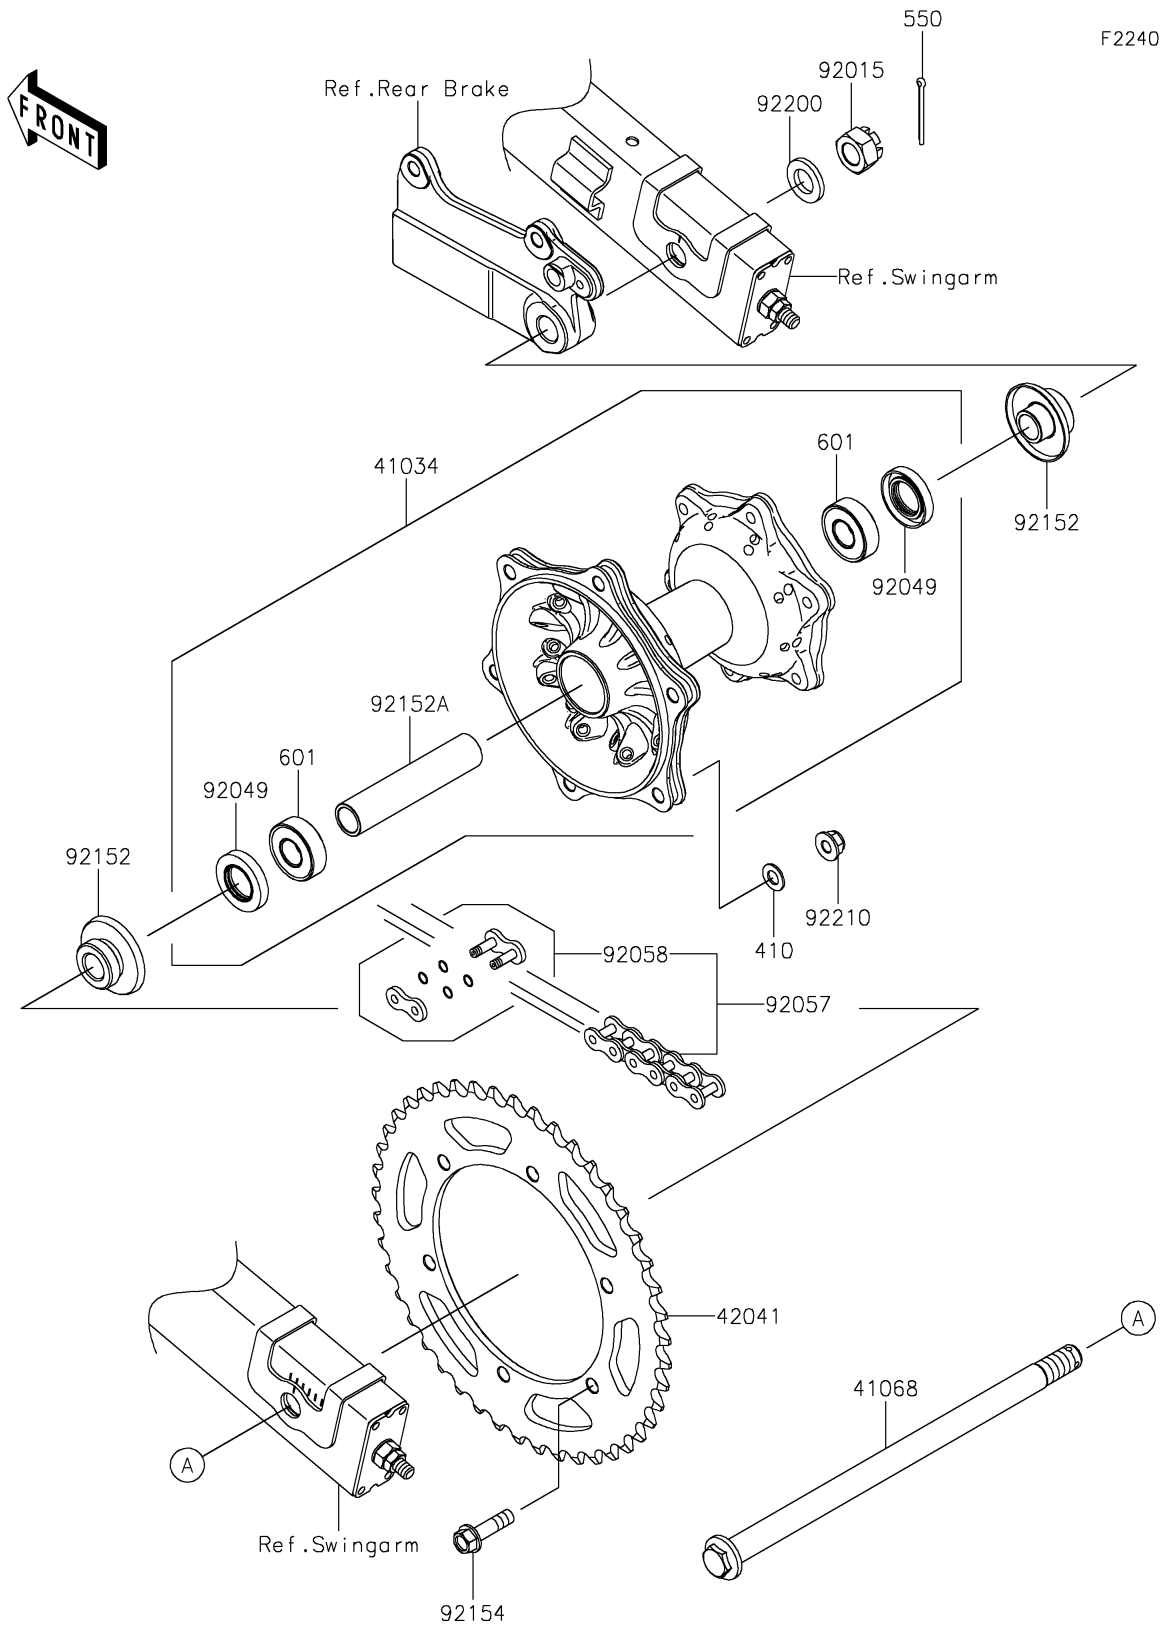

2022 KLX® 230S ABS PARTS DIAGRAM

Rear Hub

2022 KLX® 230S ABS PARTS LIST

Rear Hub

ITEM NAME	PART NUMBER	QUANTITY
DRUM-ASSY,RR (Ref # 41034)	41034-0612	1
AXLE,RR,15X275 (Ref # 41068)	41068-0648	1
SPROCKET-HUB,45T (Ref # 42041)	42041-0174	1
NUT,CASTLE,14MM (Ref # 92015)	92015-1765	1
SEAL-OIL (Ref # 92049)	92049-0114	2
CHAIN,DRIVE,520VF2X108L (Ref # 92057)	92057-0802	1
JOINT-CHAIN (Ref # 92058)	92058-0069	1
COLLAR (Ref # 92152)	92152-2544	2
COLLAR,15.2X20X96.2 (Ref # 92152A)	92152-2546	1
BOLT,FLANGED,8X30 (Ref # 92154)	92154-3918	6
WASHER,14.2X26X3.2 (Ref # 92200)	92200-1428	1
NUT,8MM (Ref # 92210)	92210-0570	6
WASHER-PLAIN-SMALL,8MM (Ref # 410)	410AA0800	6
PIN-COTTER,3.0X35 (Ref # 550)	550AA3035	1
BEARING-BALL (Ref # 601)	601B6202UU	2