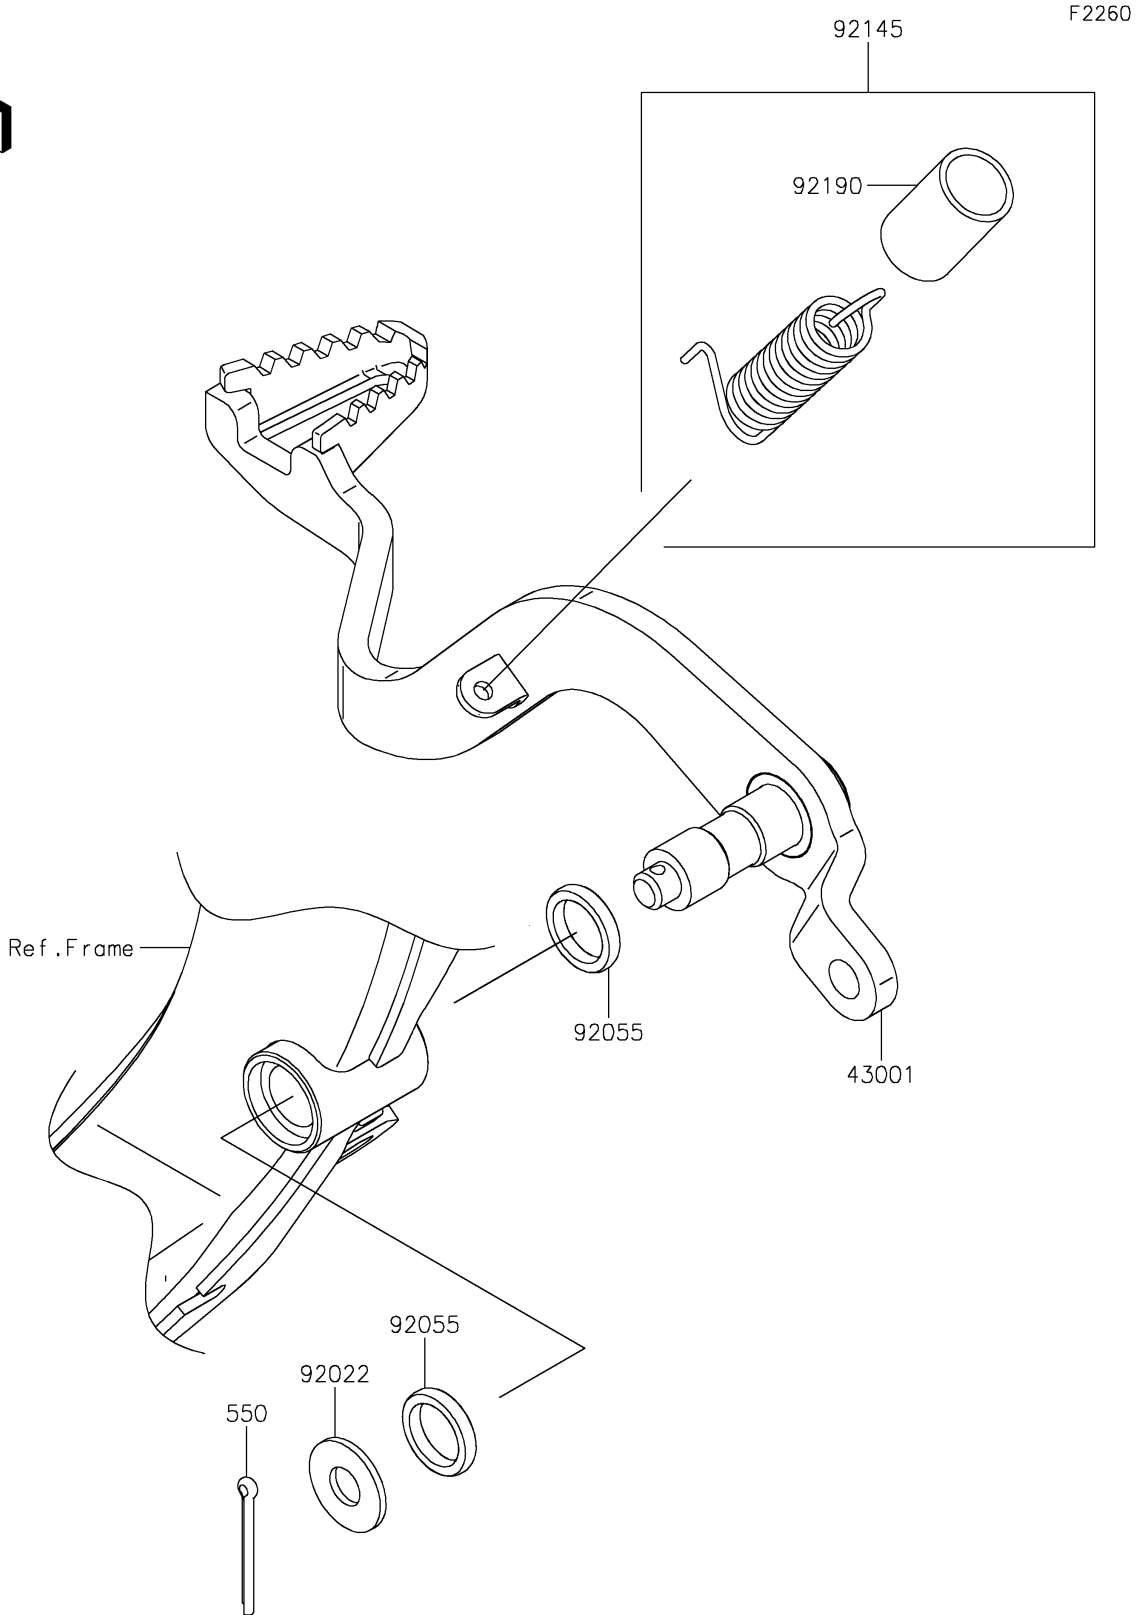

2022 KLX® 230S ABS PARTS DIAGRAM

Brake Pedal

2022 KLX® 230S ABS PARTS LIST

Brake Pedal

ITEM NAME	PART NUMBER	QUANTITY
LEVER-BRAKE (Ref # 43001)	43001-0776	1
WASHER,8.5X20X1.6 (Ref # 92022)	92022-1561	1
RING-O,13.1X2.7 (Ref # 92055)	92055-0768	2
SPRING,BRAKE PEDAL RETURN (Ref # 92145)	92145-1867	1
TUBE,13X16X25 (Ref # 92190)	92190-1488	1
PIN-COTTER,2.5X25 (Ref # 550)	550AA2525	1