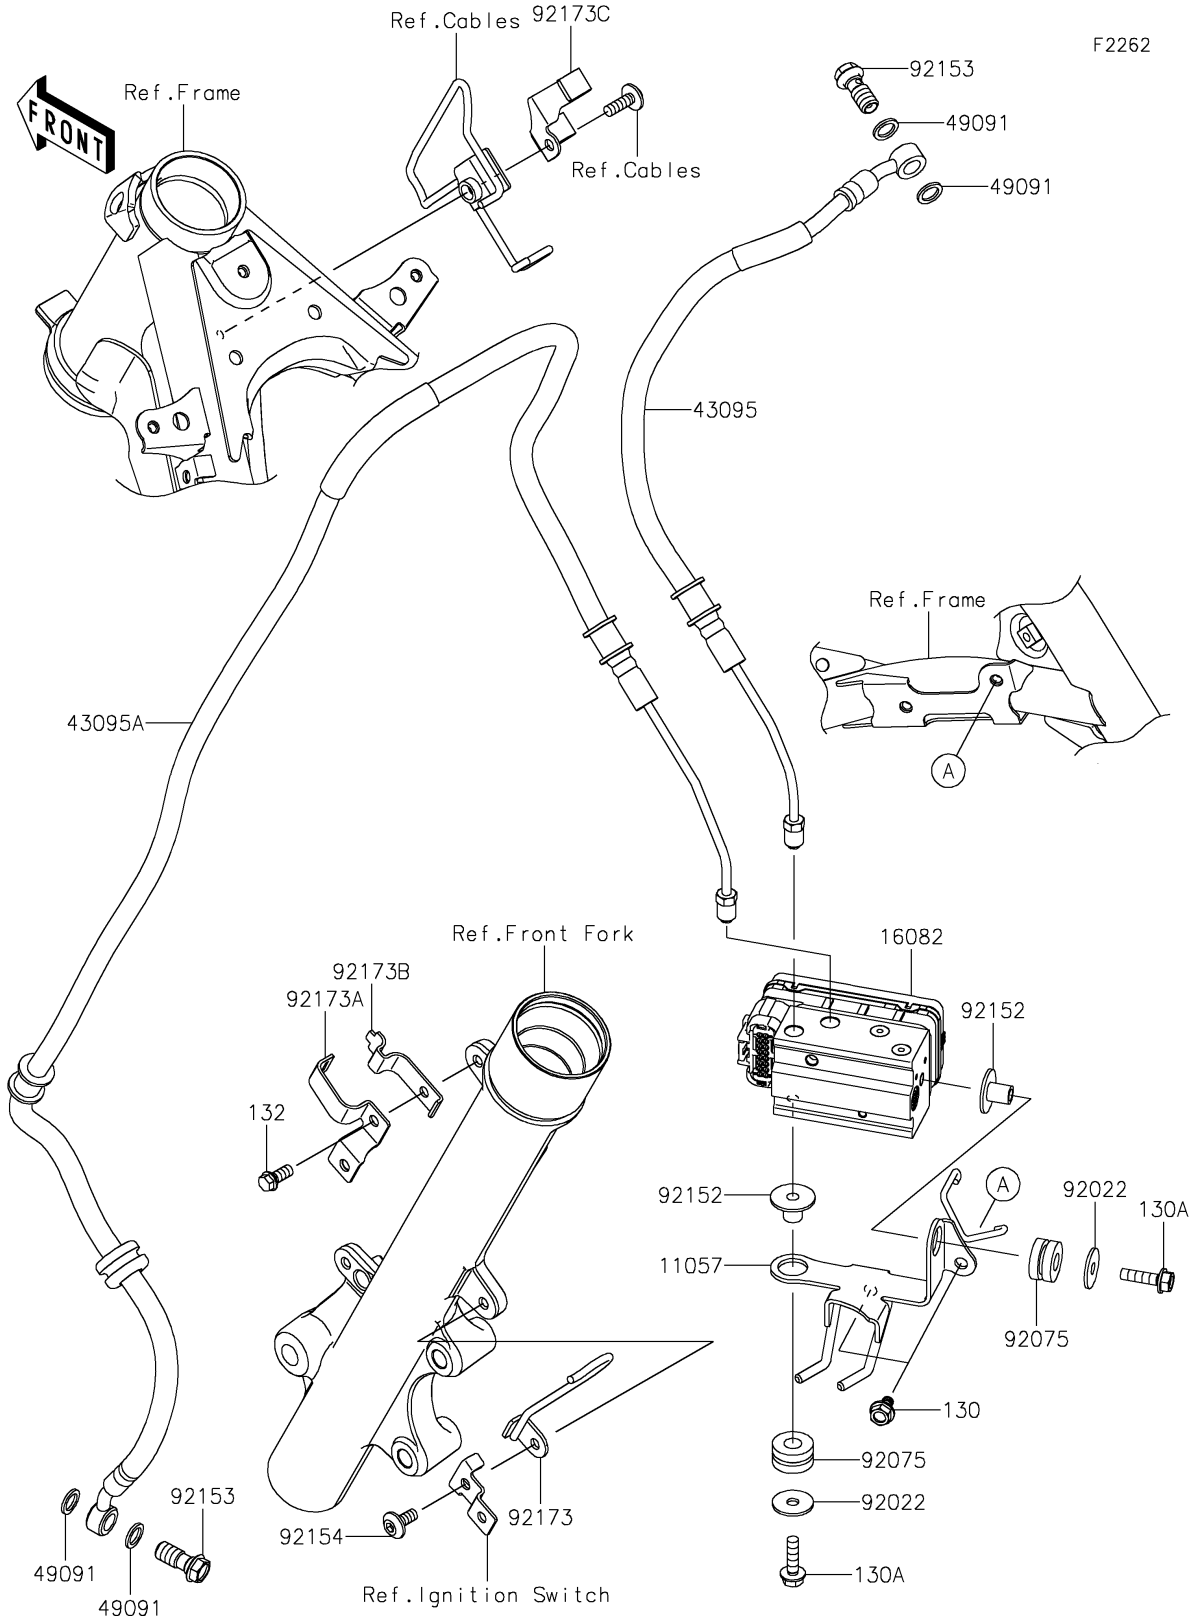

2022 KLX® 230S ABS PARTS DIAGRAM

Brake Piping

2022 KLX® 230S ABS PARTS LIST

Brake Piping

ITEM NAME	PART NUMBER	QUANTITY
BRACKET,ABS UNIT (Ref # 11057)	11057-2358	1
PUMP-ASSY-OIL,ABS,BOSCH,10MB (Ref # 16082)	16082-0823	1
HOSE-BRAKE,ABS UNIT-FR M/C (Ref # 43095)	43095-1645	1
HOSE-BRAKE,ABS UNIT-FR CALIPER (Ref # 43095A)	43095-1849	1
WASHER-SEAL,10.1X14.5X1.5 (Ref # 49091)	49091-0001	4
WASHER,6.5X22X1.6 (Ref # 92022)	92022-237	2
DAMPER (Ref # 92075)	92075-209	2
COLLAR,6.5X10X13.6 (Ref # 92152)	92152-2204	2
BOLT,OIL,L=23 (Ref # 92153)	92153-0029	2
BOLT,SOCKET,6X14 (Ref # 92154)	92154-3763	1
CLAMP,BRAKE HOSE,CALIPER (Ref # 92173)	92173-1972	1
CLAMP (Ref # 92173A)	92173-2043	1
CLAMP (Ref # 92173B)	92173-2044	1
CLAMP (Ref # 92173C)	92173-2045	1
BOLT-FLANGED,6X10 (Ref # 130)	130BA0610	2
BOLT-FLANGED,6X22 (Ref # 130A)	130BA0622	2
BOLT-FLANGED-SMALL,6X14 (Ref # 132)	132BA0614	1