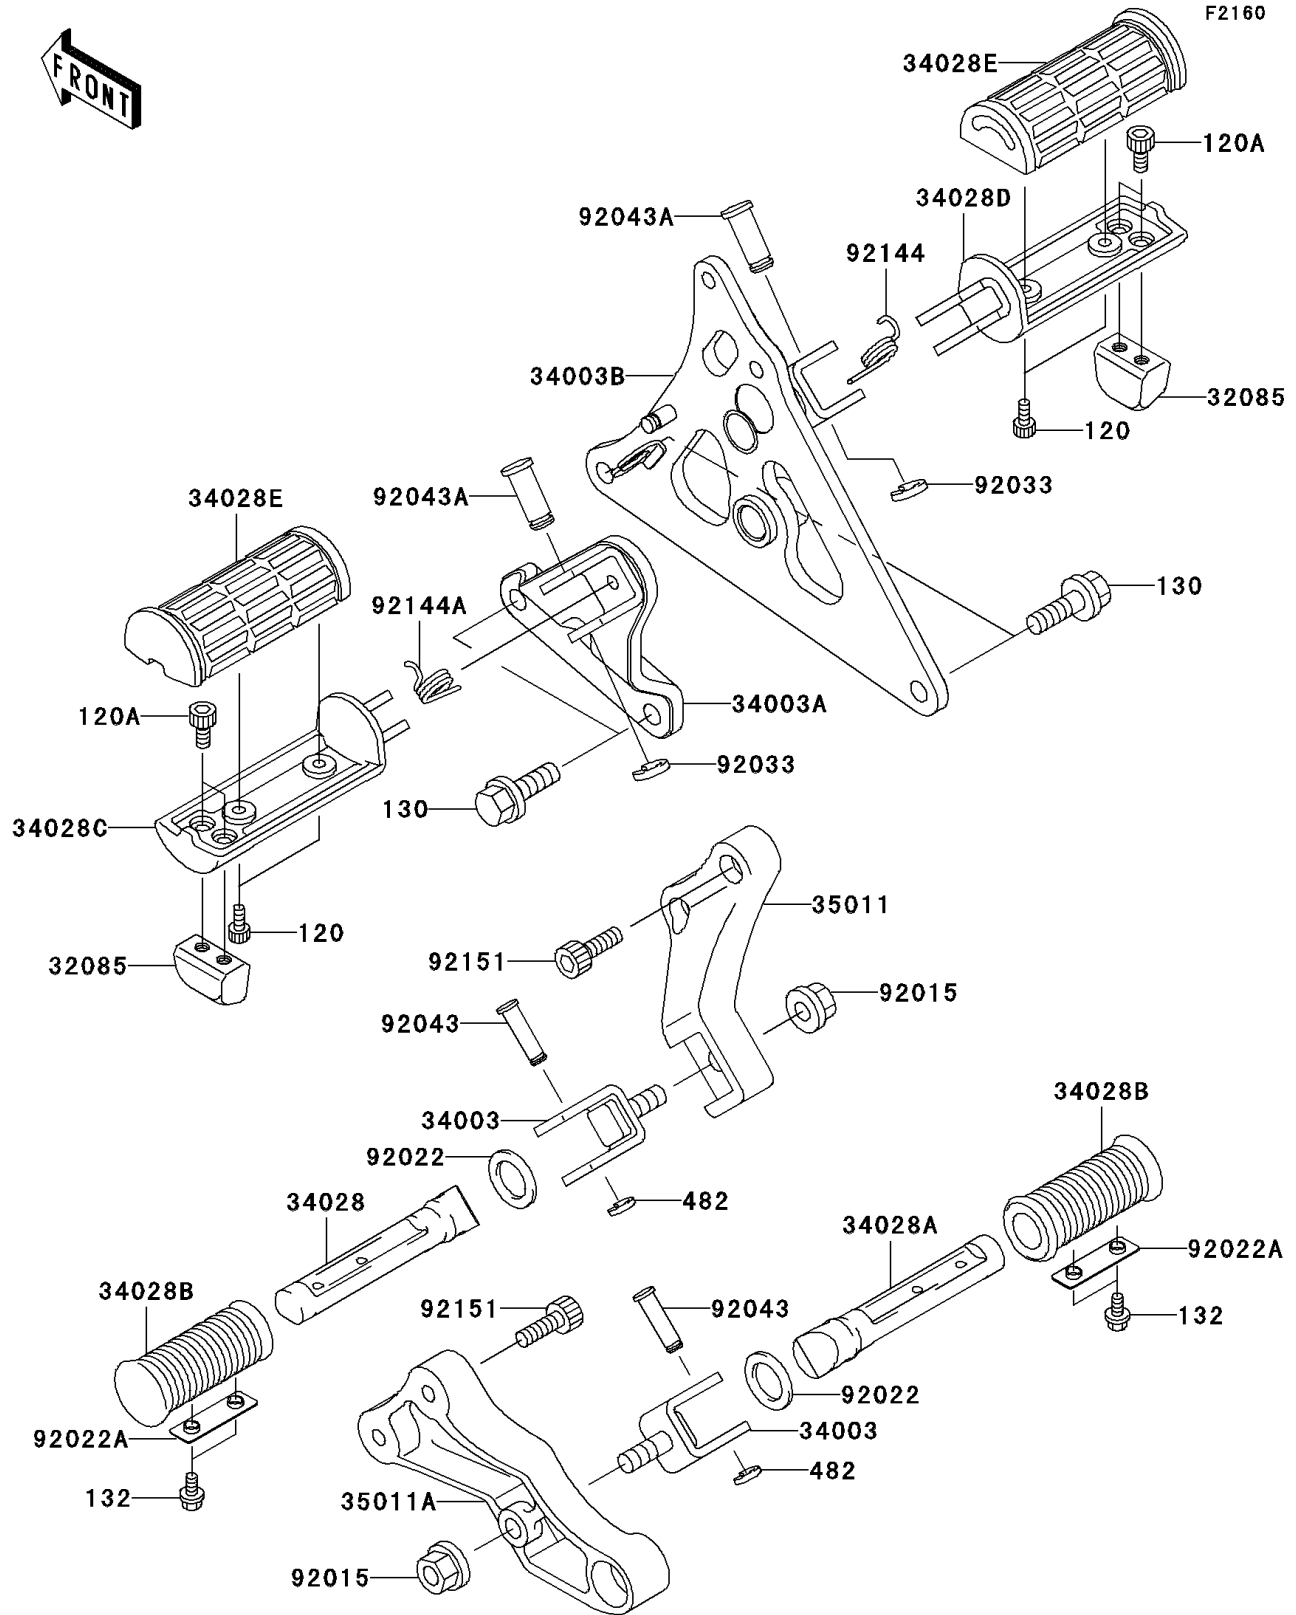

# 2002 Vulcan 1500 Mean Streak PARTS DIAGRAM

Footrests

# 2002 Vulcan 1500 Mean Streak PARTS LIST

Footrests

ITEM NAME	PART NUMBER	QUANTITY
-----------	-------------	----------