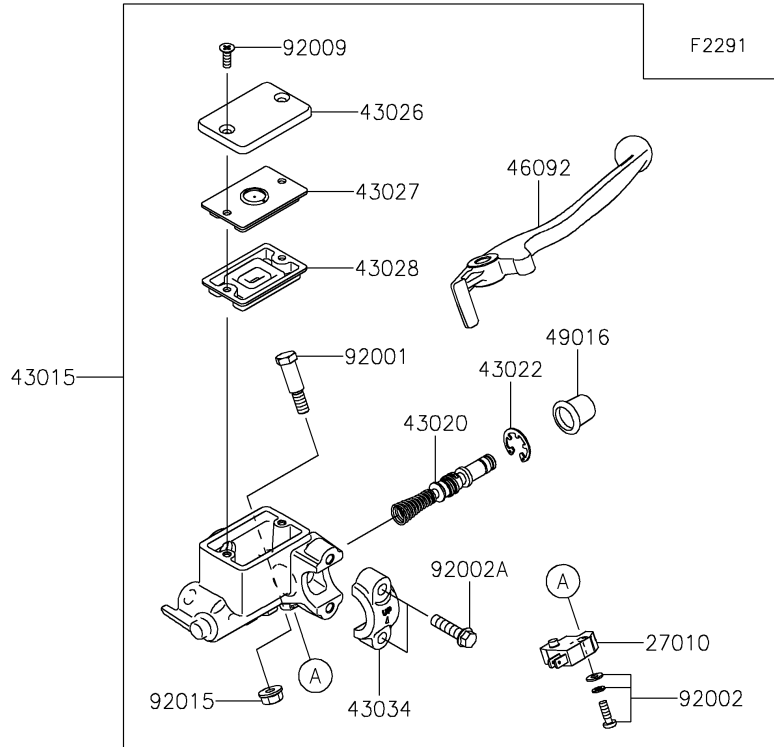

# 2022 KLX® 230S ABS PARTS DIAGRAM

## Front Master Cylinder

## 2022 KLX® 230S ABS PARTS LIST

### Front Master Cylinder

ITEM NAME	PART NUMBER	QUANTITY
BRACKET,ABS SENSOR (Ref # 11057)	11057-4142	1
COVER,ABS SENSOR (Ref # 14093)	14093-0863	1
SENSOR,SPEED,FR (Ref # 21176)	21176-0904	1
SWITCH,BRAKE (Ref # 27010)	27010-0873	1
CYLINDER-ASSY-MASTER,FR (Ref # 43015)	43015-0741	1
PISTON-COMP-BRAKE (Ref # 43020)	43020-0034	1
STOPPER-BRAKE,PISTON (Ref # 43022)	43022-0004	1
CAP-BRAKE (Ref # 43026)	43026-1082	1
PLATE-DIAPHRAGM (Ref # 43027)	43027-1057	1
DIAPHRAGM (Ref # 43028)	43028-1061	1
HOLDER-BRAKE,MASTER CYLINDER (Ref # 43034)	43034-1016	1
LEVER-GRIP,FRONT BRAKE (Ref # 46092)	46092-0044	1
COVER-SEAL,MASTER CYLINDER (Ref # 49016)	49016-1044	1
BOLT,FRONT BRAKE LEVER (Ref # 92001)	92001-1728	1
BOLT,SCREW,4X12 (Ref # 92002)	92002-1323	1
BOLT (Ref # 92002A)	92002-1894	2
SCREW,4MM (Ref # 92009)	92009-1458	2
NUT,FLANGED,6MM,BLACK (Ref # 92015)	92015-1233	1
BOLT (Ref # 92151)	92151-1166	1
COLLAR (Ref # 92152)	92152-0427	1
BOLT,FLANGED,6X9 (Ref # 92154)	92154-0546	1
BOLT,SOCKET,6X14 (Ref # 92154A)	92154-3763	1
CLAMP (Ref # 92171)	92171-0640	1
CLAMP (Ref # 92173)	92173-2199	3
WASHER,10.5X20X1.0 (Ref # 92200)	92200-0870	1