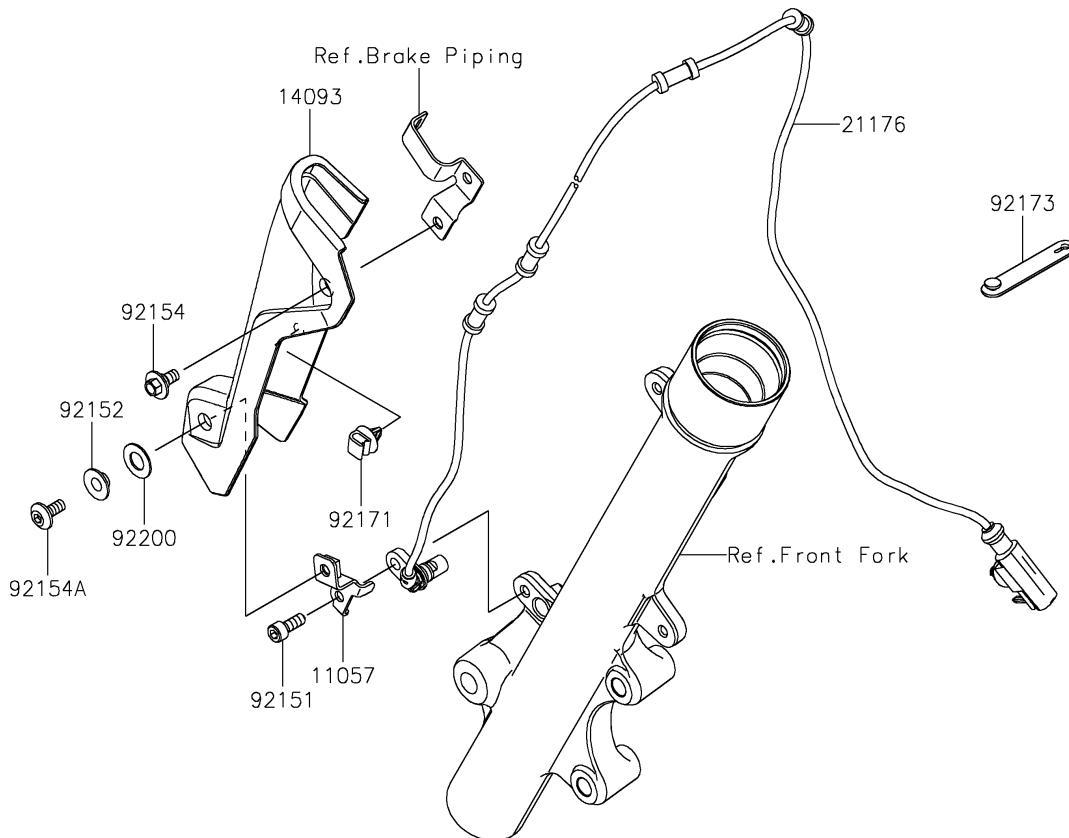

# 2022 KLX® 230S ABS PARTS DIAGRAM

## Front Master Cylinder

## 2022 KLX® 230S ABS PARTS LIST

### Front Master Cylinder

ITEM NAME	PART NUMBER	QUANTITY
BRACKET,ABS SENSOR (Ref # 11057)	11057-4142	1
COVER,ABS SENSOR (Ref # 14093)	14093-0863	1
SENSOR,SPEED,FR (Ref # 21176)	21176-0904	1
SWITCH,BRAKE (Ref # 27010)	27010-0873	1
CYLINDER-ASSY-MASTER,FR (Ref # 43015)	43015-0741	1
PISTON-COMP-BRAKE (Ref # 43020)	43020-0034	1
STOPPER-BRAKE,PISTON (Ref # 43022)	43022-0004	1
CAP-BRAKE (Ref # 43026)	43026-1082	1
PLATE-DIAPHRAGM (Ref # 43027)	43027-1057	1
DIAPHRAGM (Ref # 43028)	43028-1061	1
HOLDER-BRAKE,MASTER CYLINDER (Ref # 43034)	43034-1016	1
LEVER-GRIP,FRONT BRAKE (Ref # 46092)	46092-0044	1
COVER-SEAL,MASTER CYLINDER (Ref # 49016)	49016-1044	1
BOLT,FRONT BRAKE LEVER (Ref # 92001)	92001-1728	1
BOLT,SCREW,4X12 (Ref # 92002)	92002-1323	1
BOLT (Ref # 92002A)	92002-1894	2
SCREW,4MM (Ref # 92009)	92009-1458	2
NUT,FLANGED,6MM,BLACK (Ref # 92015)	92015-1233	1
BOLT (Ref # 92151)	92151-1166	1
COLLAR (Ref # 92152)	92152-0427	1
BOLT,FLANGED,6X9 (Ref # 92154)	92154-0546	1
BOLT,SOCKET,6X14 (Ref # 92154A)	92154-3763	1
CLAMP (Ref # 92171)	92171-0640	1
CLAMP (Ref # 92173)	92173-2199	3
WASHER,10.5X20X1.0 (Ref # 92200)	92200-0870	1