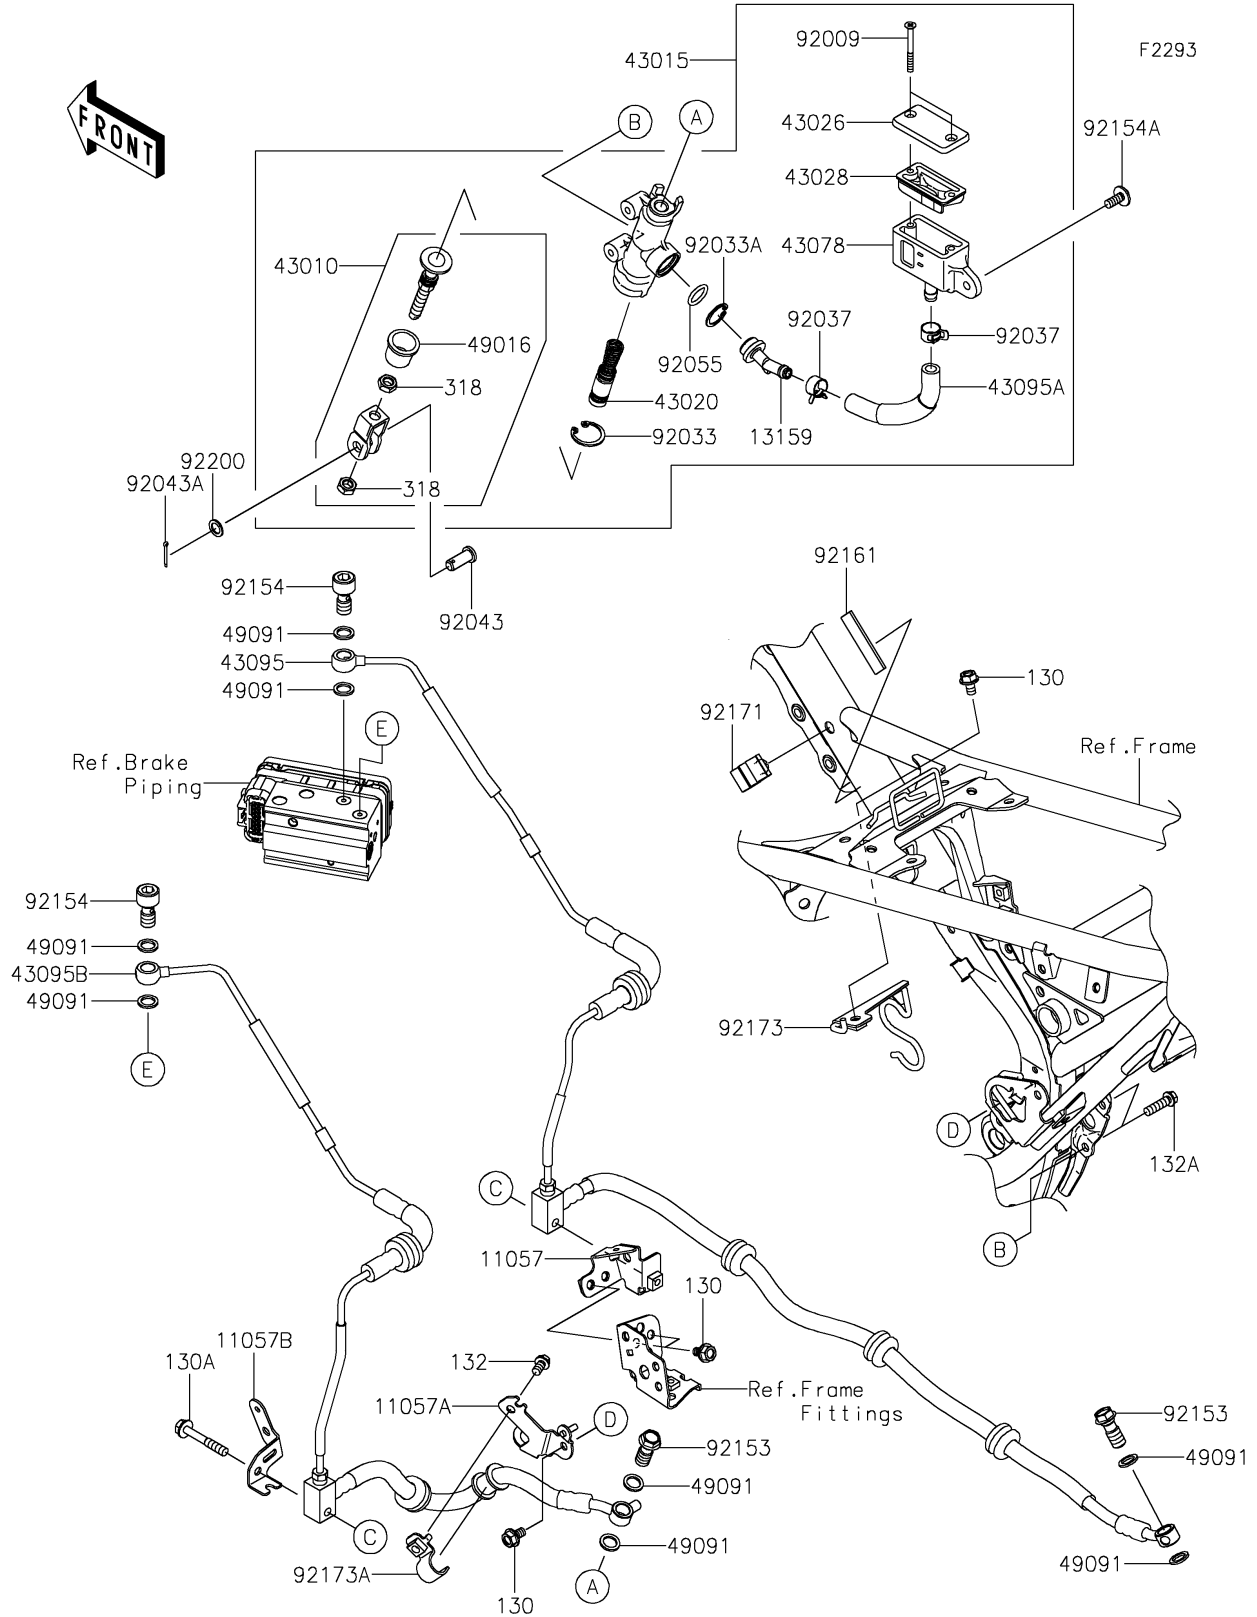

2022 KLX® 230S ABS PARTS DIAGRAM

Rear Master Cylinder

2022 KLX® 230S ABS PARTS LIST

Rear Master Cylinder

ITEM NAME	PART NUMBER	QUANTITY
BRACKET (Ref # 11057)	11057-2362	1
BRACKET (Ref # 11057A)	11057-2363	1
BRACKET (Ref # 11057B)	11057-2485	1
CONNECTOR (Ref # 13159)	13159-0009	1
ROD-ASSY-BRAKE (Ref # 43010)	43010-0028	1
CYLINDER-ASSY-MASTER,RR (Ref # 43015)	43015-0737	1
PISTON-COMP-BRAKE (Ref # 43020)	43020-0027	1
CAP-BRAKE (Ref # 43026)	43026-1075	1
DIAPHRAGM (Ref # 43028)	43028-1067	1
RESERVOIR (Ref # 43078)	43078-1189	1
HOSE-BRAKE,ABS UNIT-RR CALIPER (Ref # 43095)	43095-1647	1
HOSE-BRAKE (Ref # 43095A)	43095-1663	1
HOSE-BRAKE,ABS UNIT-RR M/C (Ref # 43095B)	43095-1734	1
COVER-SEAL,BRAKE PISTON (Ref # 49016)	49016-1103	1
WASHER-SEAL,10.1X14.5X1.5 (Ref # 49091)	49091-0001	8
SCREW,4X40 (Ref # 92009)	92009-1596	2
RING-SNAP,20.9X24.6X1.2 (Ref # 92033)	92033-0079	1
RING-SNAP,20.5MM (Ref # 92033A)	92033-1186	1
CLAMP (Ref # 92037)	92037-1710	2
PIN (Ref # 92043)	92043-0004	1
PIN,COTTER,2.0X15 (Ref # 92043A)	92043-0766	1
RING-O,14.8X2.4 (Ref # 92055)	92055-0741	1
BOLT,OIL,L=23 (Ref # 92153)	92153-0029	2
BOLT,BANJO,10X20.8 (Ref # 92154)	92154-1121	2
BOLT,SOCKET,6X14 (Ref # 92154A)	92154-1202	1
DAMPER,13X48X2 (Ref # 92161)	92161-1972	1
CLAMP (Ref # 92171)	92171-0818	1
CLAMP (Ref # 92173)	92173-2047	1
CLAMP (Ref # 92173A)	92173-2137	1

2022 KLX® 230S ABS PARTS LIST

Rear Master Cylinder

ITEM NAME	PART NUMBER	QUANTITY
WASHER,8.5X13X1 (Ref # 92200)	92200-1980	1
BOLT-FLANGED,6X10 (Ref # 130)	130BA0610	4
BOLT-FLANGED,6X40 (Ref # 130A)	130BA0640	1
BOLT-FLANGED-SMALL,6X10 (Ref # 132)	132BA0610	1
BOLT-FLANGED-SMALL,6X22 (Ref # 132A)	132BA0622	2
NUT-HEX-SMALL,8MM (Ref # 318)	318BA0800	2