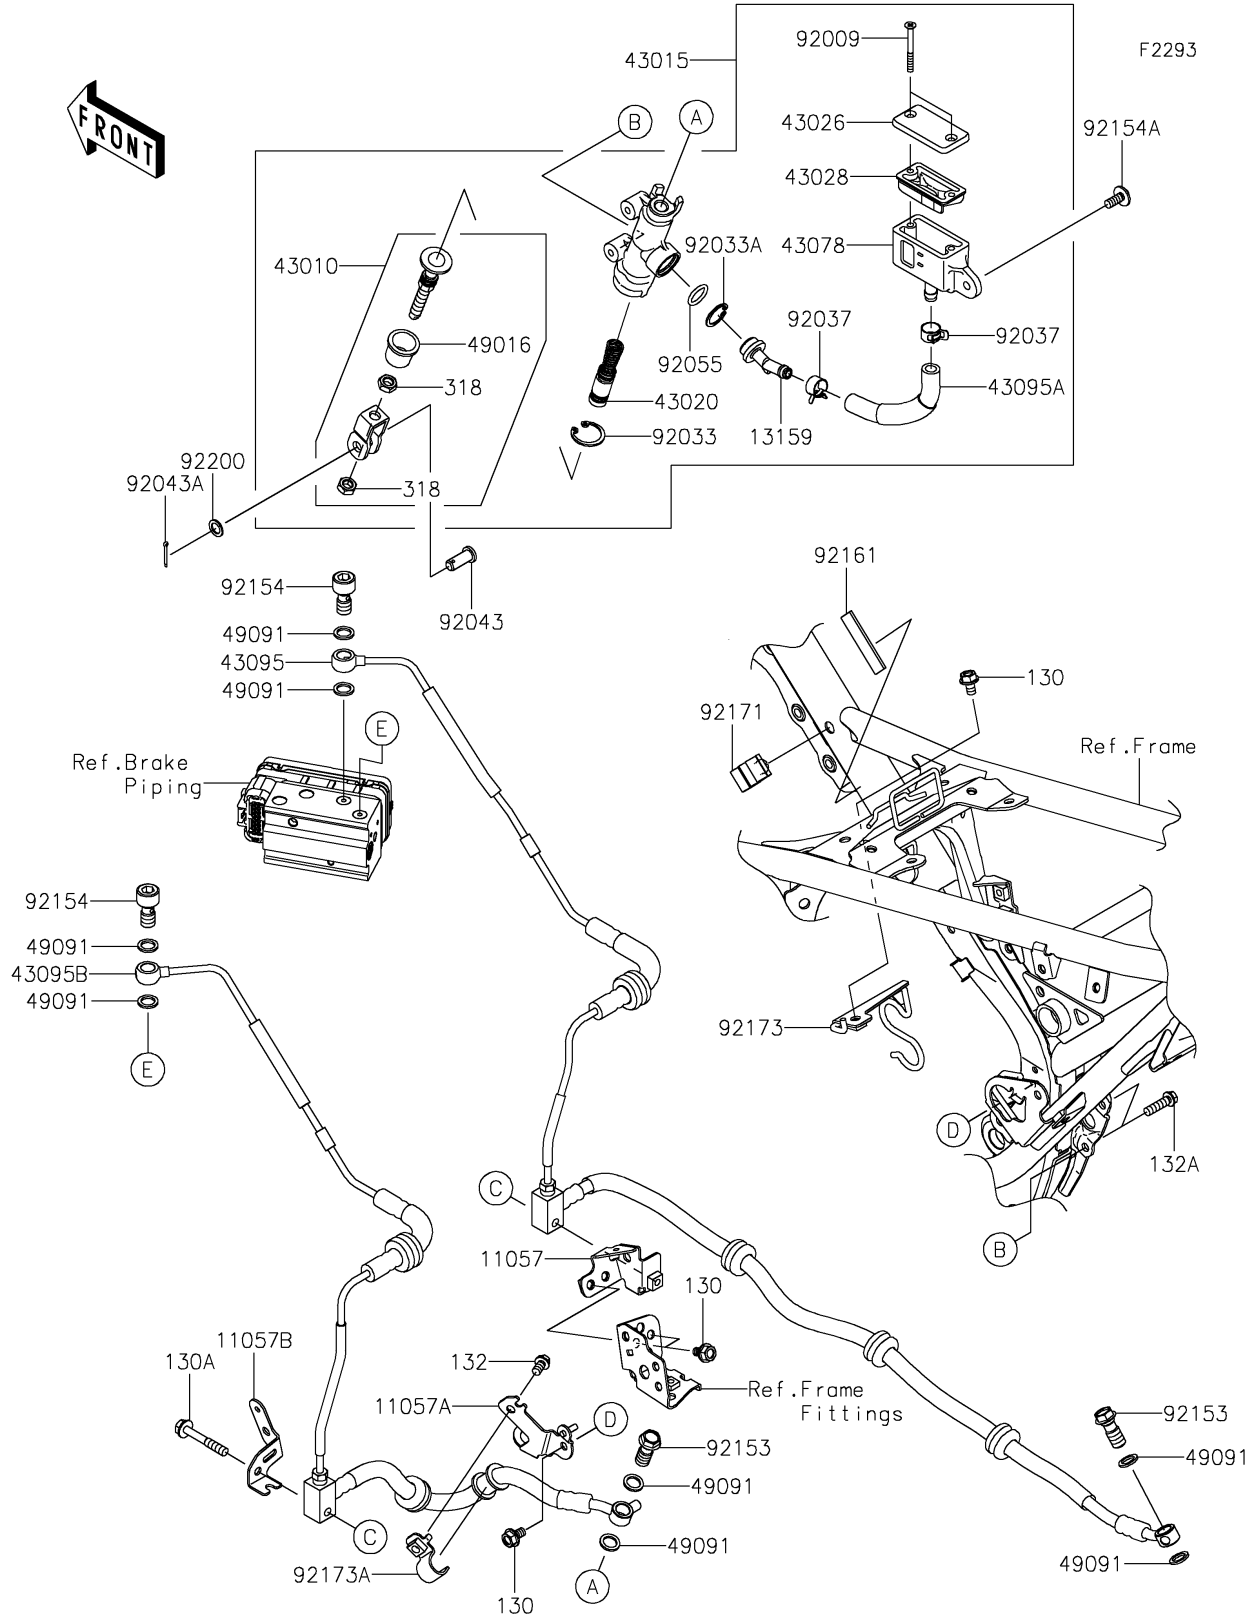

2022 KLX® 230 S PARTS DIAGRAM

Rear Master Cylinder

2022 KLX® 230 S PARTS LIST

Rear Master Cylinder

ITEM NAME	PART NUMBER	QUANTITY
-----------	-------------	----------