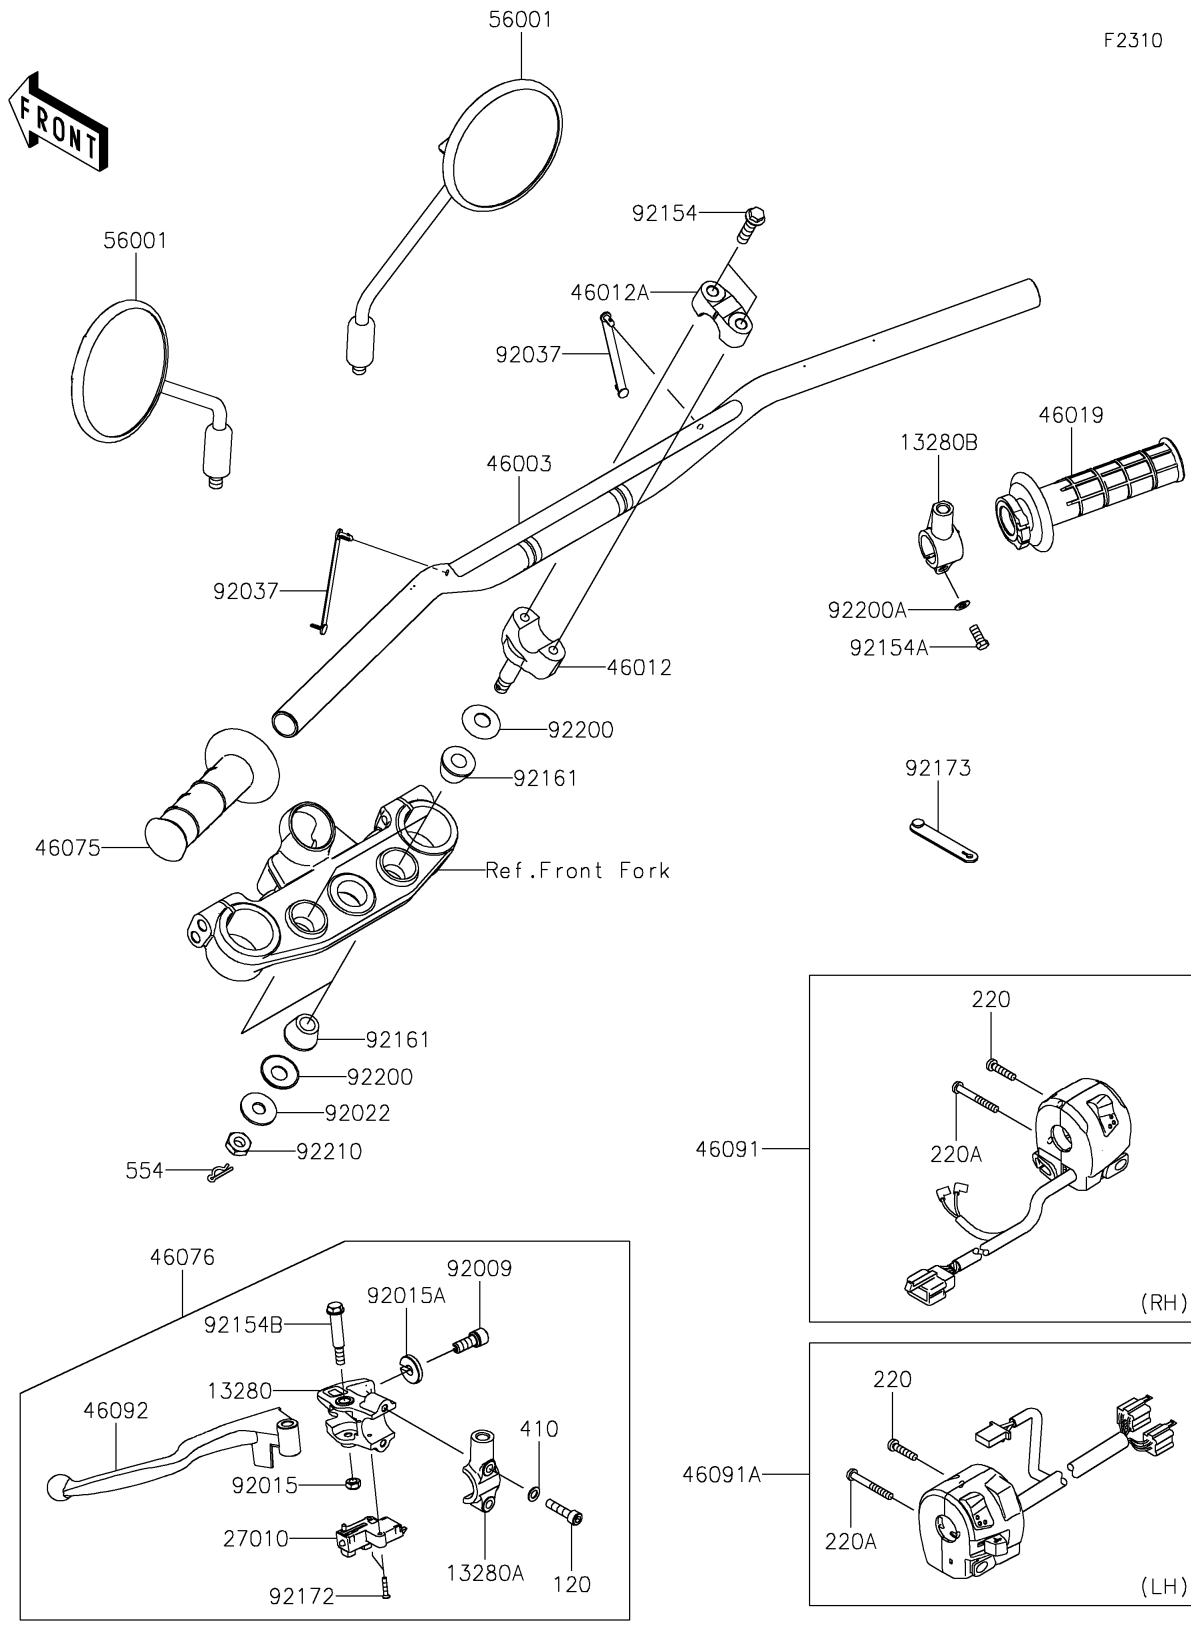

# 2022 KLX® 230S ABS PARTS DIAGRAM

Handlebar

## 2022 KLX® 230S ABS PARTS LIST

### Handlebar

ITEM NAME	PART NUMBER	QUANTITY
HOLDER,LEVER (Ref # 13280)	13280-0929	1
HOLDER,MIRROR (Ref # 13280A)	13280-0930	1
HOLDER,MIRROR (Ref # 13280B)	13280-1000	1
SWITCH,CLUTCH (Ref # 27010)	27010-0729	1
HANDLE,P.SILVER (Ref # 46003)	46003-0795-458	1
HOLDER-HANDLE,LWR,P.SILVER (Ref # 46012)	46012-0075-458	2
HOLDER-HANDLE,UPP,P.SILVER (Ref # 46012A)	46012-0380-458	2
GRIP-ASSY,THROTTLE (Ref # 46019)	46019-0088	1
GRIP,LH (Ref # 46075)	46075-0644	1
LEVER-ASSY-GRIP,CLUTCH (Ref # 46076)	46076-0160	1
HOUSING-ASSY-CONTROL,RH (Ref # 46091)	46091-0452	1
HOUSING-ASSY-CONTROL,LH (Ref # 46091A)	46091-0455	1
LEVER-GRIP,CLUTCH (Ref # 46092)	46092-0576	1
MIRROR-ASSY (Ref # 56001)	56001-0419	2
SCREW,CABLE ADJUST,8MM,BLACK (Ref # 92009)	92009-1134	1
NUT,LOCK,6MM,BLACK (Ref # 92015)	92015-1191	1
NUT,CABLE ADJUST LOCK,8MM,BLK (Ref # 92015A)	92015-1197	1
WASHER,10.2X28X2 (Ref # 92022)	92022-1088	2
CLAMP,SPEED,L=80.5 (Ref # 92037)	92037-1903	2
BOLT,FLANGED,8X30 (Ref # 92154)	92154-1246	4
BOLT,UPSET,6X22 (Ref # 92154A)	92154-1422	1
BOLT,FLANGED,6X44 (Ref # 92154B)	92154-2331	1
DAMPER,12X26X19 (Ref # 92161)	92161-2116	4
SCREW,3X16 (Ref # 92172)	92172-0183	2
CLAMP (Ref # 92173)	92173-2199	1
WASHER,12.5X27.6X1.2 (Ref # 92200)	92200-0872	4
WASHER,6.5X11.5X0.8 (Ref # 92200A)	92200-0947	1
NUT,LOCK,10MM (Ref # 92210)	92210-1672	2
BOLT-SOCKET,6X25 (Ref # 120)	120CB0625	2

### Handlebar

ITEM NAME	PART NUMBER	QUANTITY
SCREW-PAN-CROS,5X22 (Ref # 220)	220AB0522	2
SCREW-PAN-CROS,5X40 (Ref # 220A)	220AB0540	2
WASHER-PLAIN-SMALL,6MM (Ref # 410)	410AB0600	2
PIN-SNAP (Ref # 554)	554DA0800	2