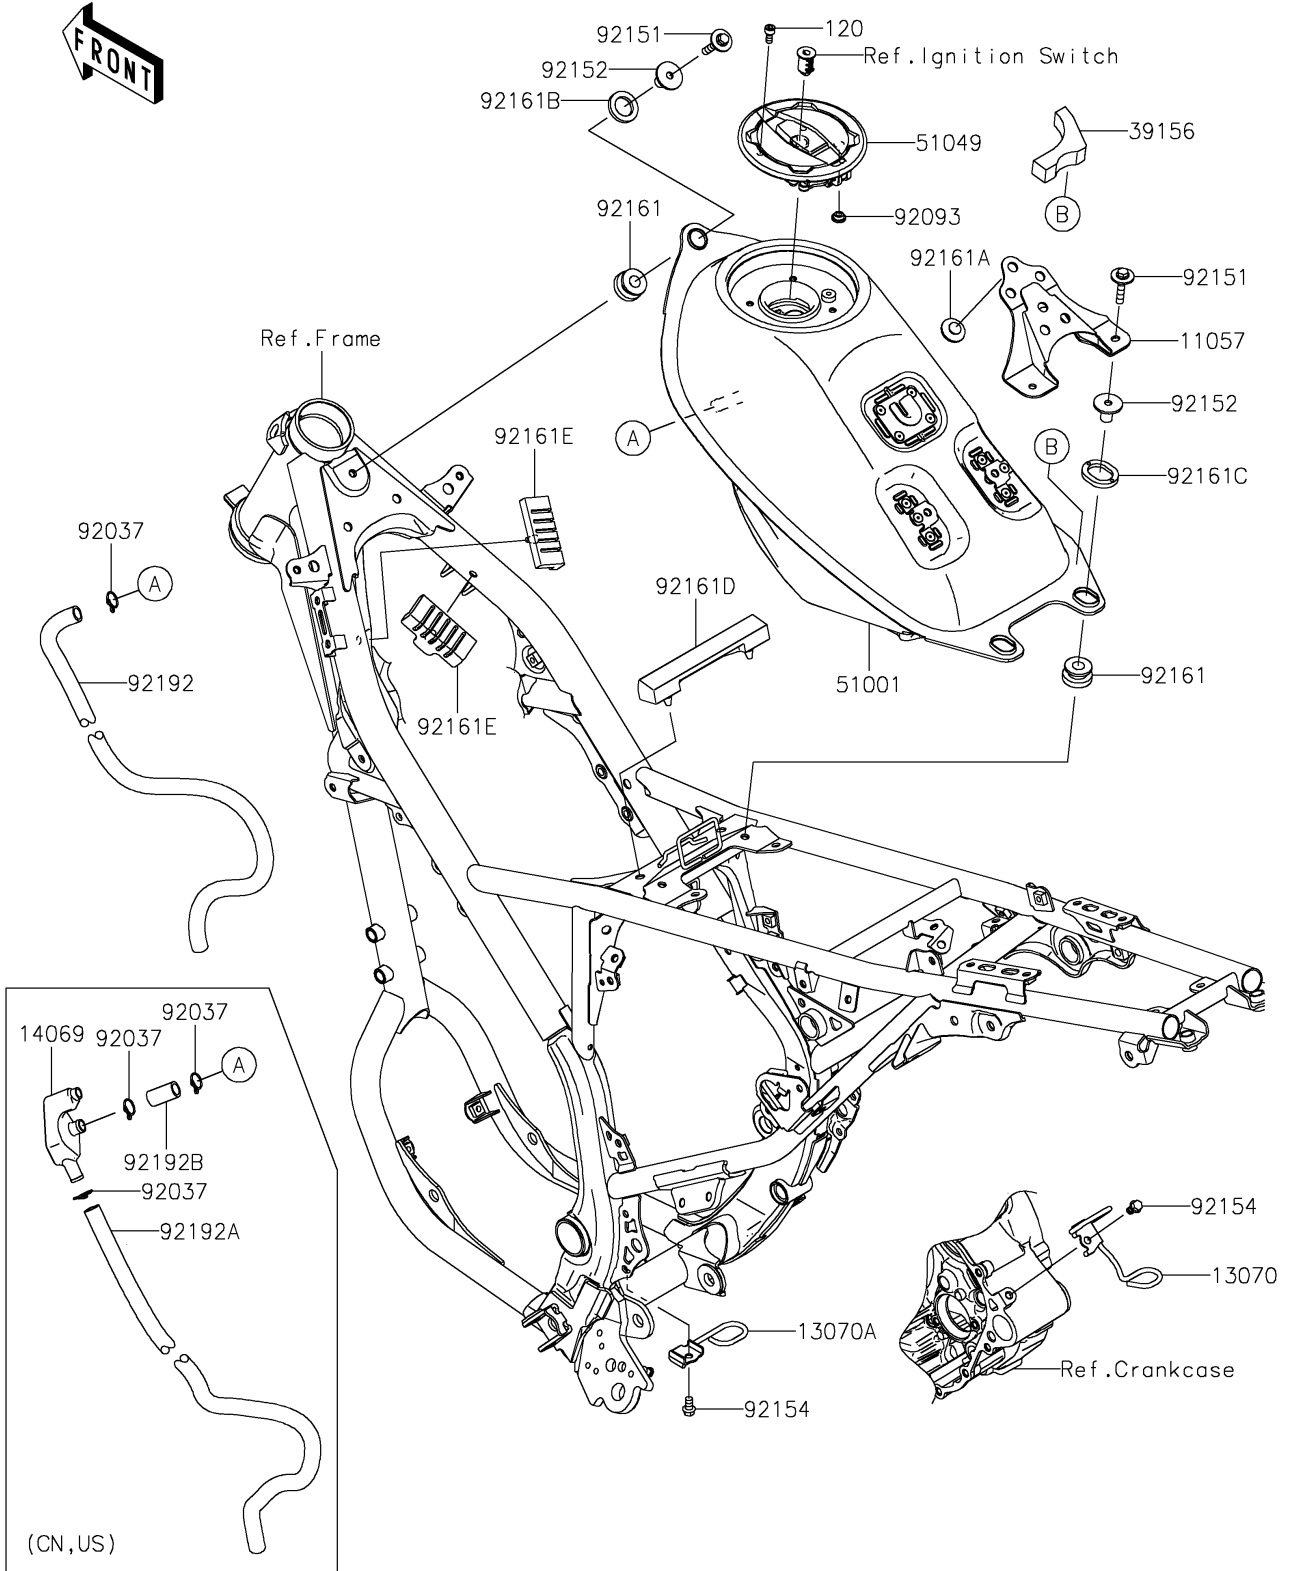

2022 KLX® 230S ABS PARTS DIAGRAM

Fuel Tank

F2410

2022 KLX® 230S ABS PARTS LIST

Fuel Tank

ITEM NAME	PART NUMBER	QUANTITY
BRACKET (Ref # 11057)	11057-3910	1
GUIDE (Ref # 13070)	13070-0909	1
GUIDE (Ref # 13070A)	13070-0912	1
PAD (Ref # 39156)	39156-2463	1
TANK-COMP-FUEL,F.S.BLACK (Ref # 51001)	51001-0902-25Q	1
CAP-TANK (Ref # 51049)	51049-0765	1
SEAL,FUEL TANK CAP (Ref # 92093)	92093-1030	1
BOLT,FLANGED,6X30 (Ref # 92151)	92151-1105	3
COLLAR,6.8X10X16 (Ref # 92152)	92152-2666	3
BOLT,FLANGED,6X10 (Ref # 92154)	92154-0459	2
DAMPER,FUEL TANK (Ref # 92161)	92161-1392	3
DAMPER,8X22X10 (Ref # 92161A)	92161-1685	3
DAMPER (Ref # 92161B)	92161-2216	1
DAMPER (Ref # 92161C)	92161-2217	2
DAMPER (Ref # 92161D)	92161-2231	1
DAMPER (Ref # 92161E)	92161-2286	2
BOLT-SOCKET,5X12 (Ref # 120)	120CA0512	4