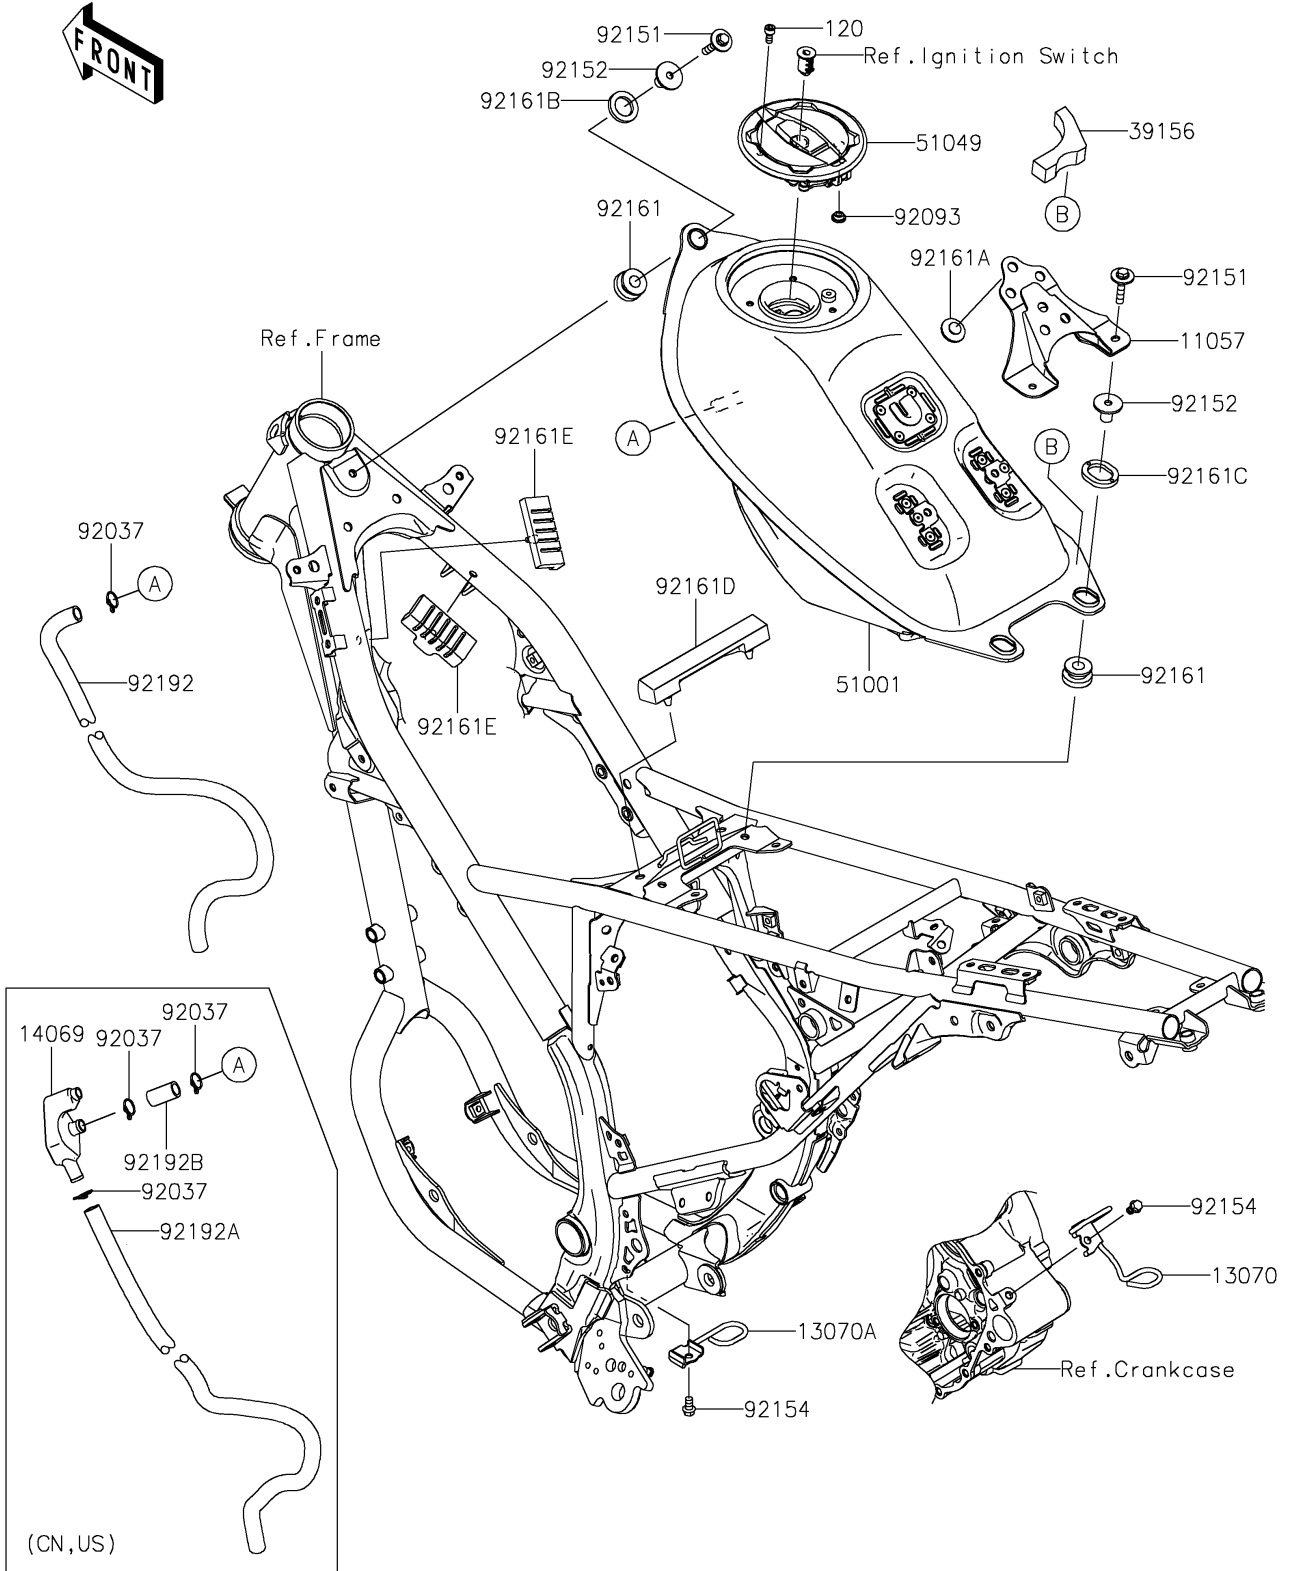

2022 KLX® 230 S PARTS DIAGRAM

Fuel Tank

F2410

2022 KLX® 230 S PARTS LIST

Fuel Tank

ITEM NAME	PART NUMBER	QUANTITY
BRACKET (Ref # 11057)	11057-3910	1
GUIDE (Ref # 13070)	13070-0909	1
GUIDE (Ref # 13070A)	13070-0912	1
BREATHER,FUEL TANK (Ref # 14069)	14069-0033	1
PAD (Ref # 39156)	39156-2463	1
TANK-COMP-FUEL,F.S.BLACK (Ref # 51001)	51001-0902-25Q	1
CAP-TANK (Ref # 51049)	51049-0765	1
CLAMP,12.5MM (Ref # 92037)	92037-1271	1
SEAL,FUEL TANK CAP (Ref # 92093)	92093-1030	1
BOLT,FLANGED,6X30 (Ref # 92151)	92151-1105	3
COLLAR,6.8X10X16 (Ref # 92152)	92152-2666	3
BOLT,FLANGED,6X10 (Ref # 92154)	92154-0459	2
DAMPER,FUEL TANK (Ref # 92161)	92161-1392	3
DAMPER,8X22X10 (Ref # 92161A)	92161-1685	3
DAMPER (Ref # 92161B)	92161-2216	1
DAMPER (Ref # 92161C)	92161-2217	2
DAMPER (Ref # 92161D)	92161-2231	1
DAMPER (Ref # 92161E)	92161-2286	2
TUBE,DRAIN (Ref # 92192)	92192-1949	1
TUBE,10X14X870 (Ref # 92192A)	92192-1964	1
TUBE,10X14X26 (Ref # 92192B)	92192-1965	1
BOLT-SOCKET,5X12 (Ref # 120)	120CA0512	4
CLAMP,12.5MM (Ref # 92037)	92037-1271	3