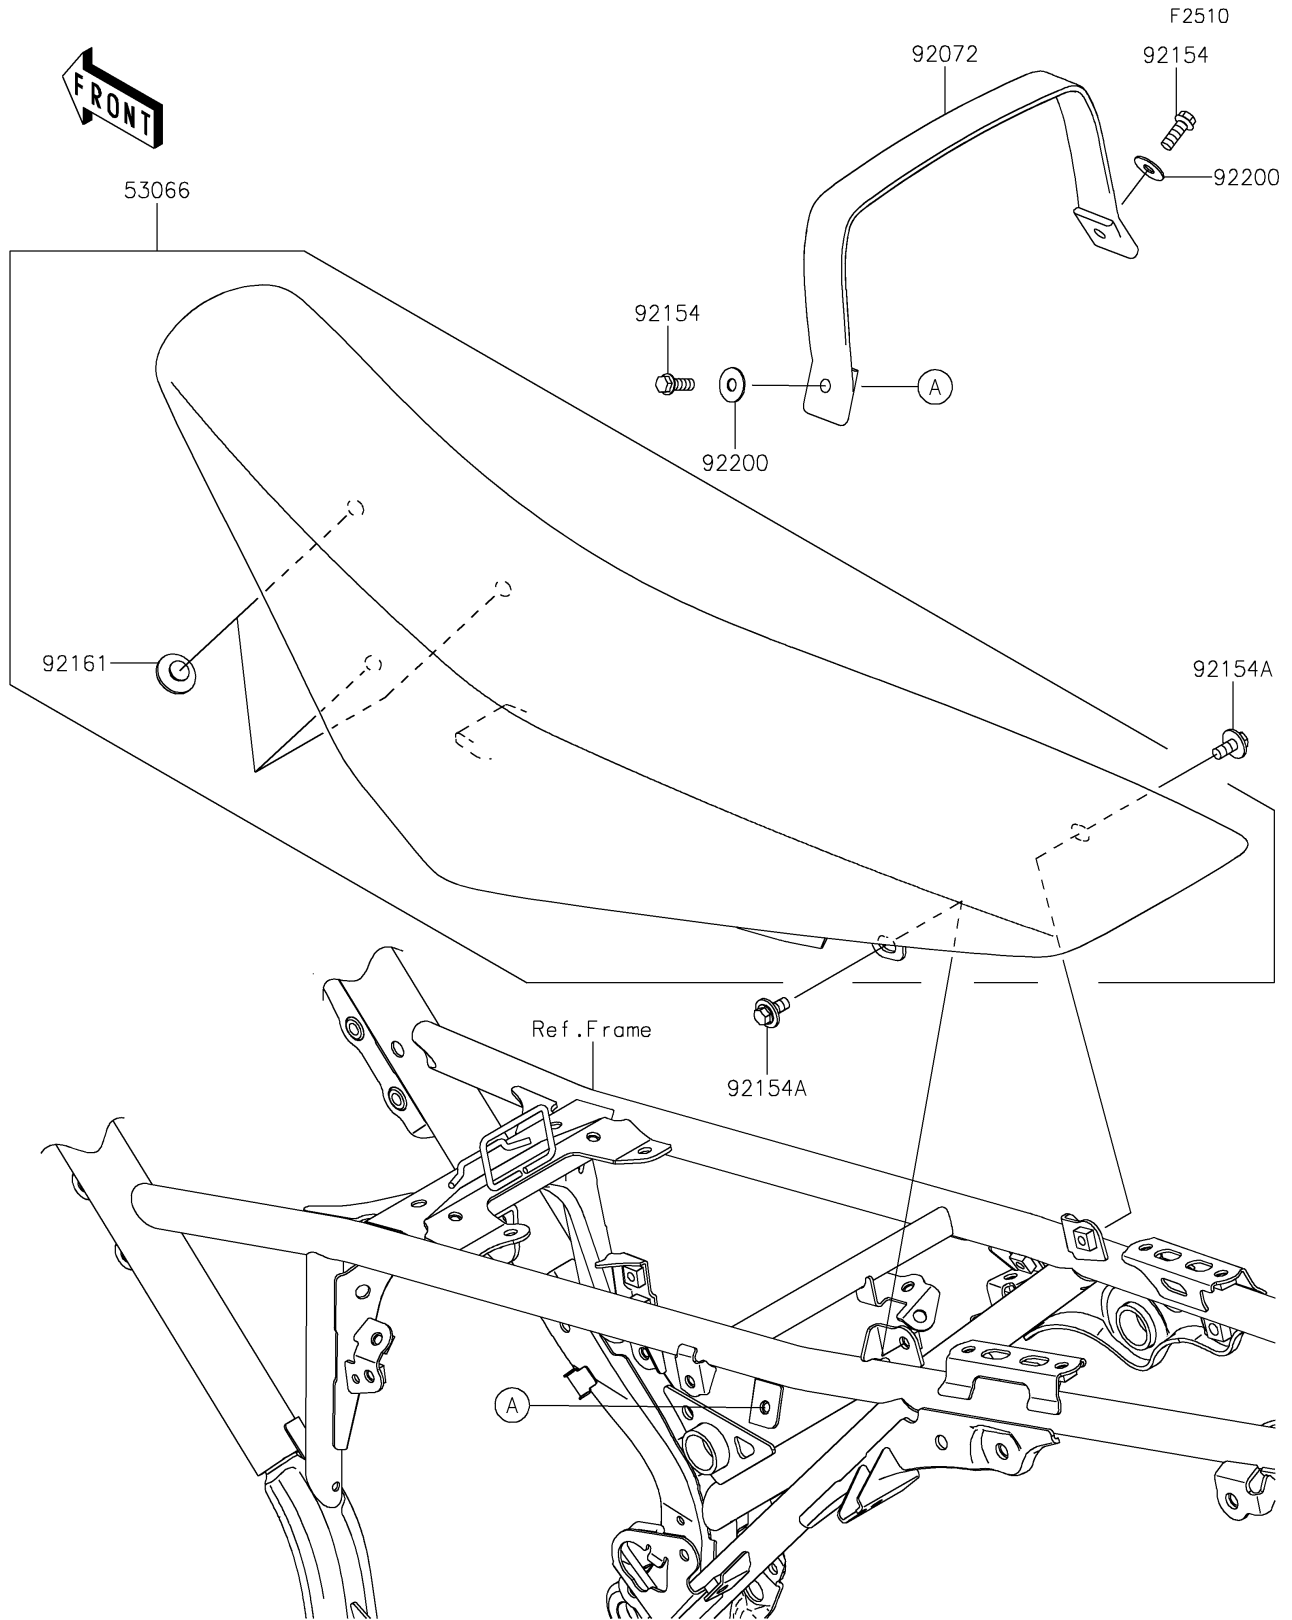

# 2022 KLX® 230S ABS PARTS DIAGRAM

Seat

## 2022 KLX® 230S ABS PARTS LIST

### Seat

ITEM NAME	PART NUMBER	QUANTITY
SEAT-ASSY,BLACK (Ref # 53066)	53066-0692-MA	1
BAND,BLACK (Ref # 92072)	92072-0837-MA	1
BOLT,FLANGED,6X16 (Ref # 92154)	92154-0460	2
BOLT,FLANGED,6X14 (Ref # 92154A)	92154-1231	2
DAMPER,8X22X10 (Ref # 92161)	92161-1685	3
WASHER,6.5X18X1 (Ref # 92200)	92200-0544	2