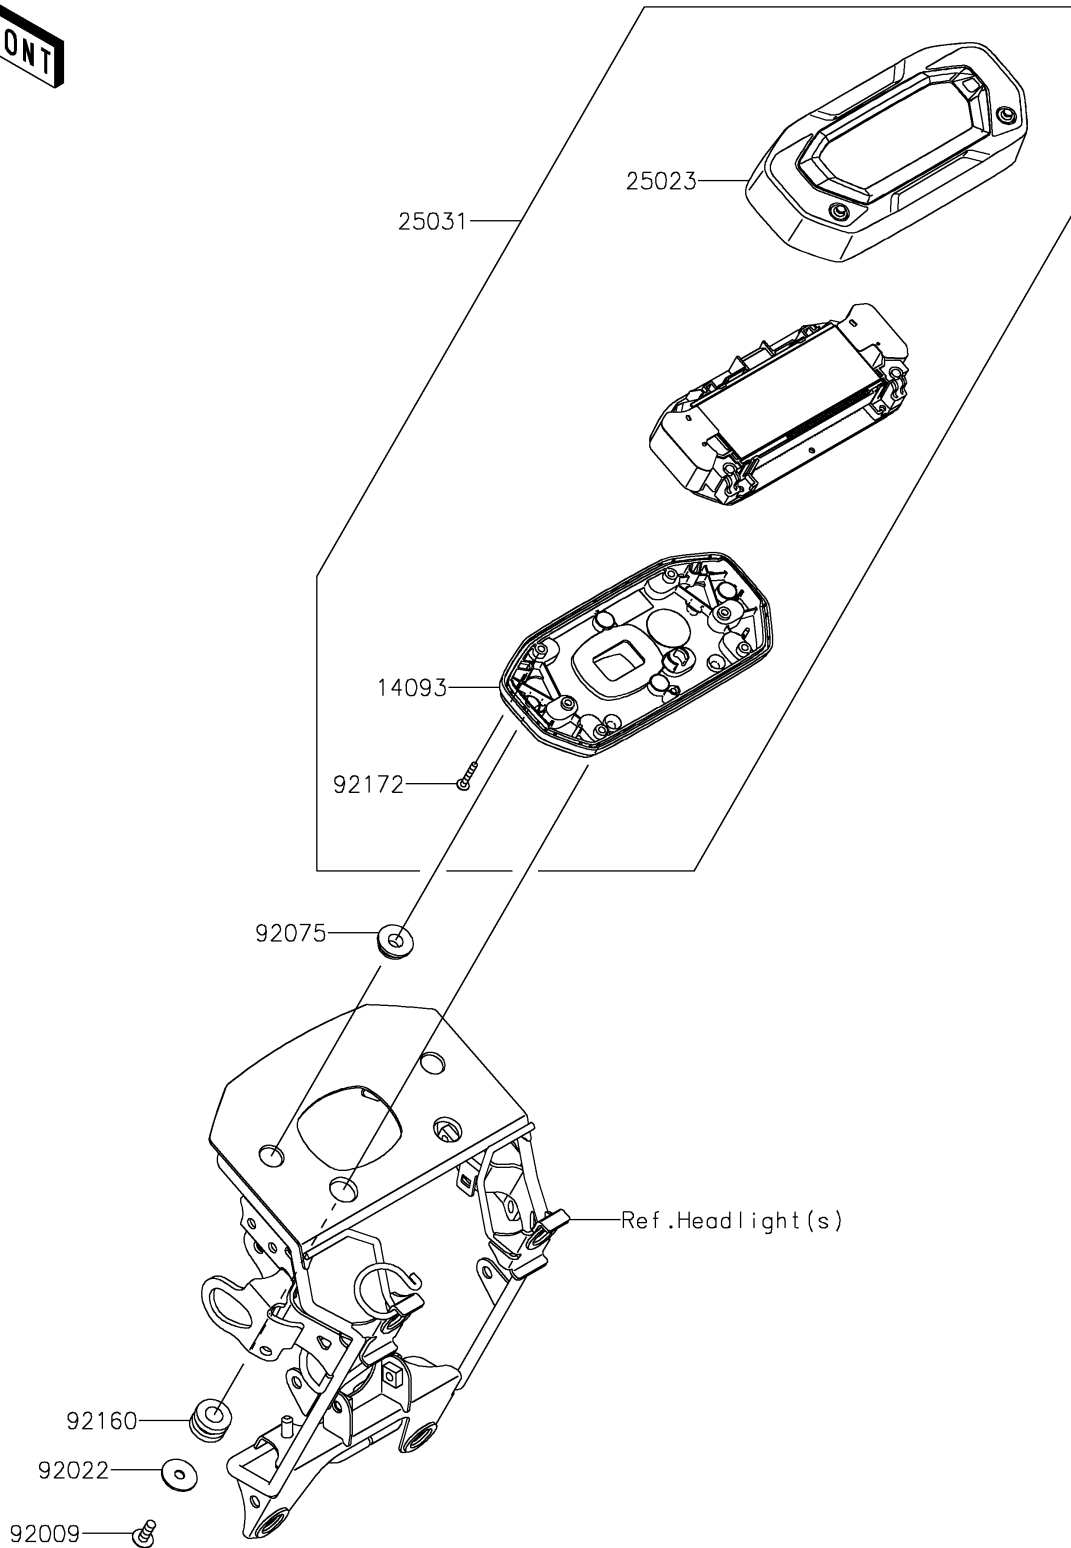

2022 KLX® 230 S PARTS DIAGRAM

Meter(s)

F2530

2022 KLX® 230 S PARTS LIST

Meter(s)

ITEM NAME	PART NUMBER	QUANTITY
COVER,METER (Ref # 14093)	14093-0941	1
COVER-METER CASE (Ref # 25023)	25023-0139	1
METER-ASSY,LCD (Ref # 25031)	25031-0852	1
SCREW,TAPPING,5X14 (Ref # 92009)	92009-1197	2
WASHER,5.5X20X1.2 (Ref # 92022)	92022-1405	2
DAMPER,RADIATOR GUARD (Ref # 92075)	92075-1469	2
DAMPER,10X20X12 (Ref # 92160)	92160-1167	2
SCREW,TAPPING,3X20 (Ref # 92172)	92172-1224	6