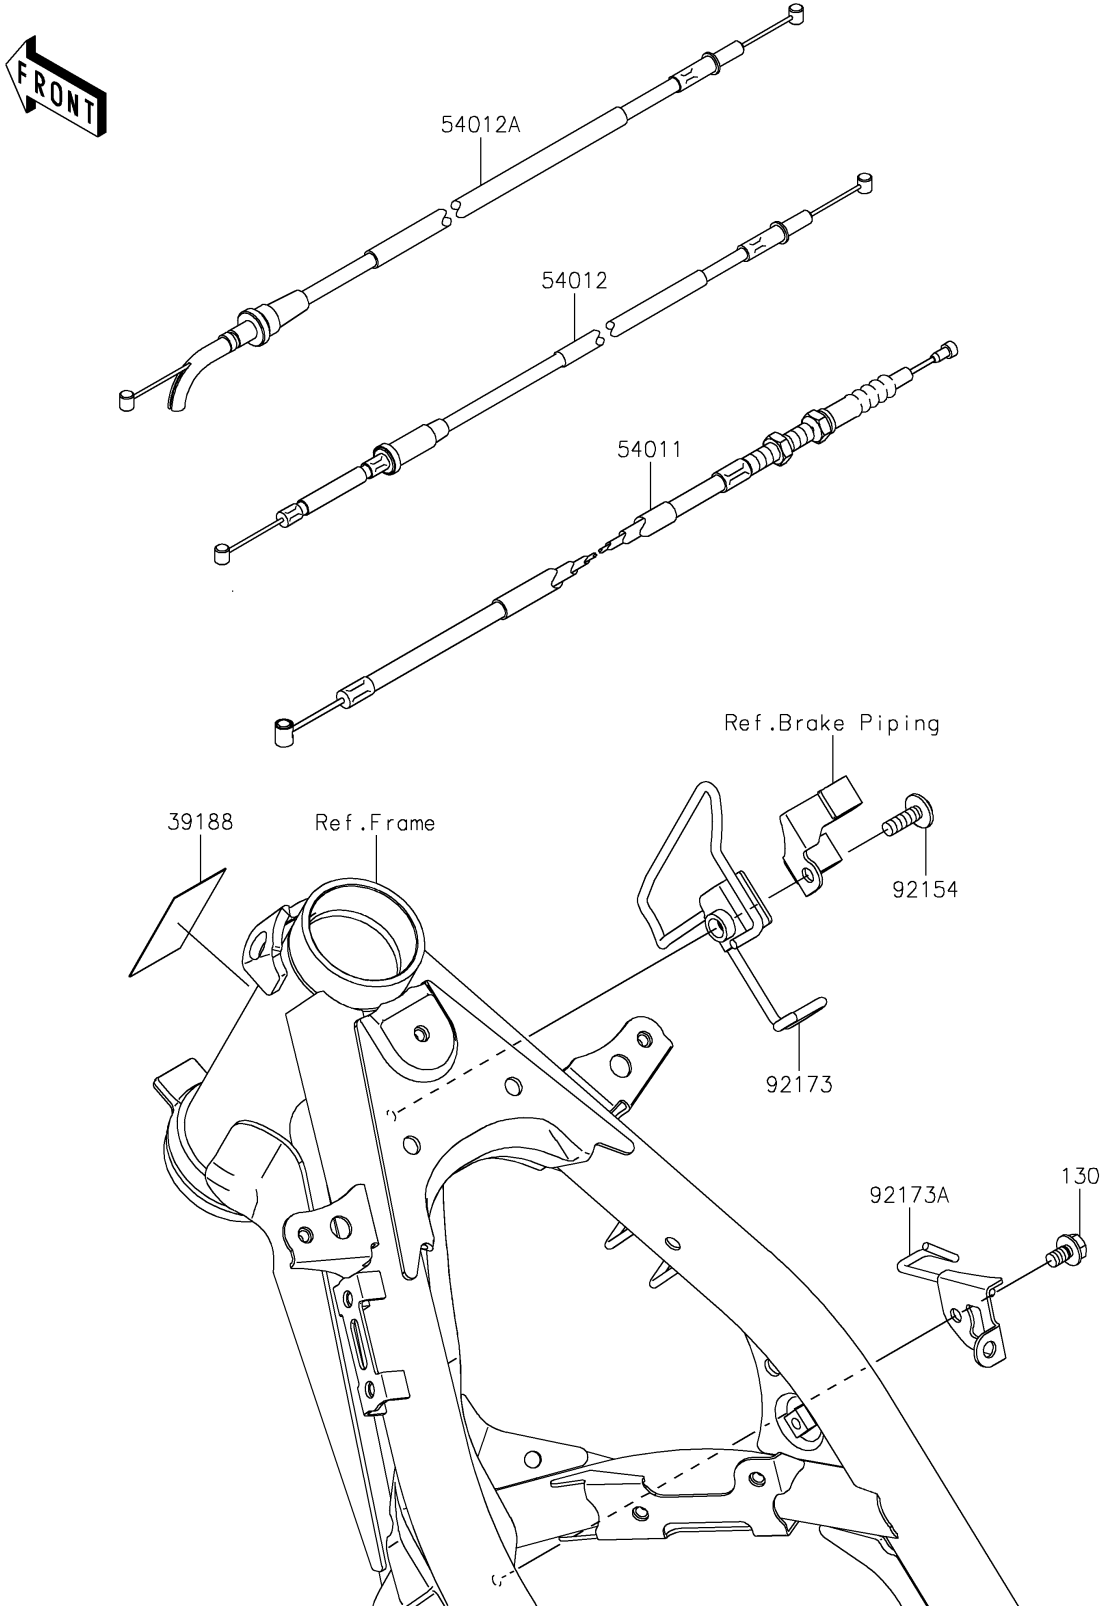

2022 KLX® 230S ABS PARTS DIAGRAM

Cables

F2540

2022 KLX® 230S ABS PARTS LIST

Cables

ITEM NAME	PART NUMBER	QUANTITY
TAPE,30X60X0.36 (Ref # 39188)	39188-0581	1
CABLE-CLUTCH (Ref # 54011)	54011-0639	1
CABLE-THROTTLE,RETURN (Ref # 54012)	54012-0689	1
CABLE-THROTTLE,PULL (Ref # 54012A)	54012-0710	1
BOLT,SOCKET,6X18 (Ref # 92154)	92154-1291	1
CLAMP (Ref # 92173)	92173-2046	1
CLAMP (Ref # 92173A)	92173-2243	1
BOLT-FLANGED,6X10 (Ref # 130)	130BA0610	1