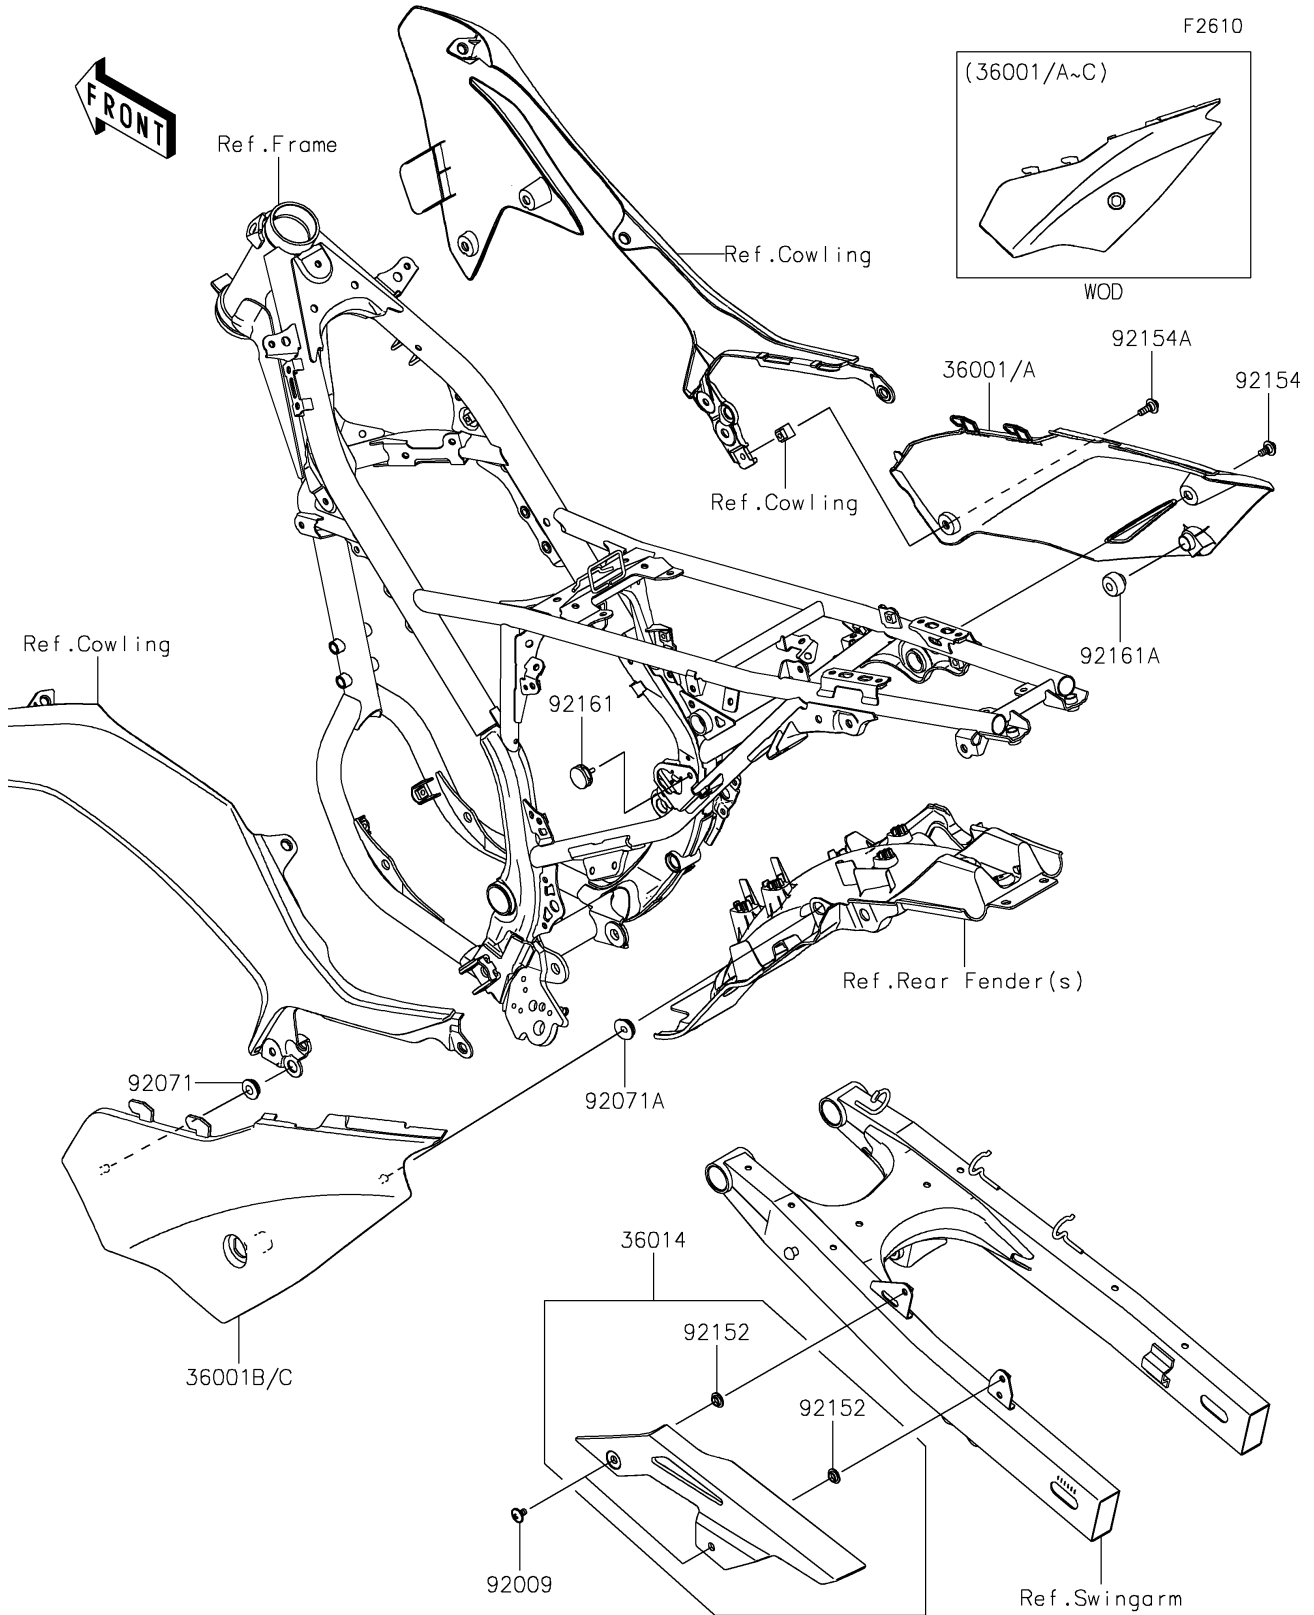

2022 KLX® 230S ABS PARTS DIAGRAM

Side Covers/Chain Cover

2022 KLX® 230S ABS PARTS LIST

Side Covers/Chain Cover

ITEM NAME	PART NUMBER	QUANTITY
COVER-SIDE,RH,B.WHITE (Ref # 36001)	36001-0679-266	1
COVER-SIDE,LH,B.WHITE (Ref # 36001B)	36001-0684-266	1
CASE-CHAIN (Ref # 36014)	36014-0560	1
SCREW,6X10 (Ref # 92009)	92009-1729	2
GROMMET (Ref # 92071)	92071-0794	1
GROMMET (Ref # 92071A)	92071-0795	1
COLLAR,8.8X16X4 (Ref # 92152)	92152-1731	2
BOLT,FLANGED,6X9 (Ref # 92154)	92154-0546	1
BOLT,FLANGED,6X28 (Ref # 92154A)	92154-1739	1
DAMPER (Ref # 92161)	92161-0581	1
DAMPER (Ref # 92161A)	92161-1783	1