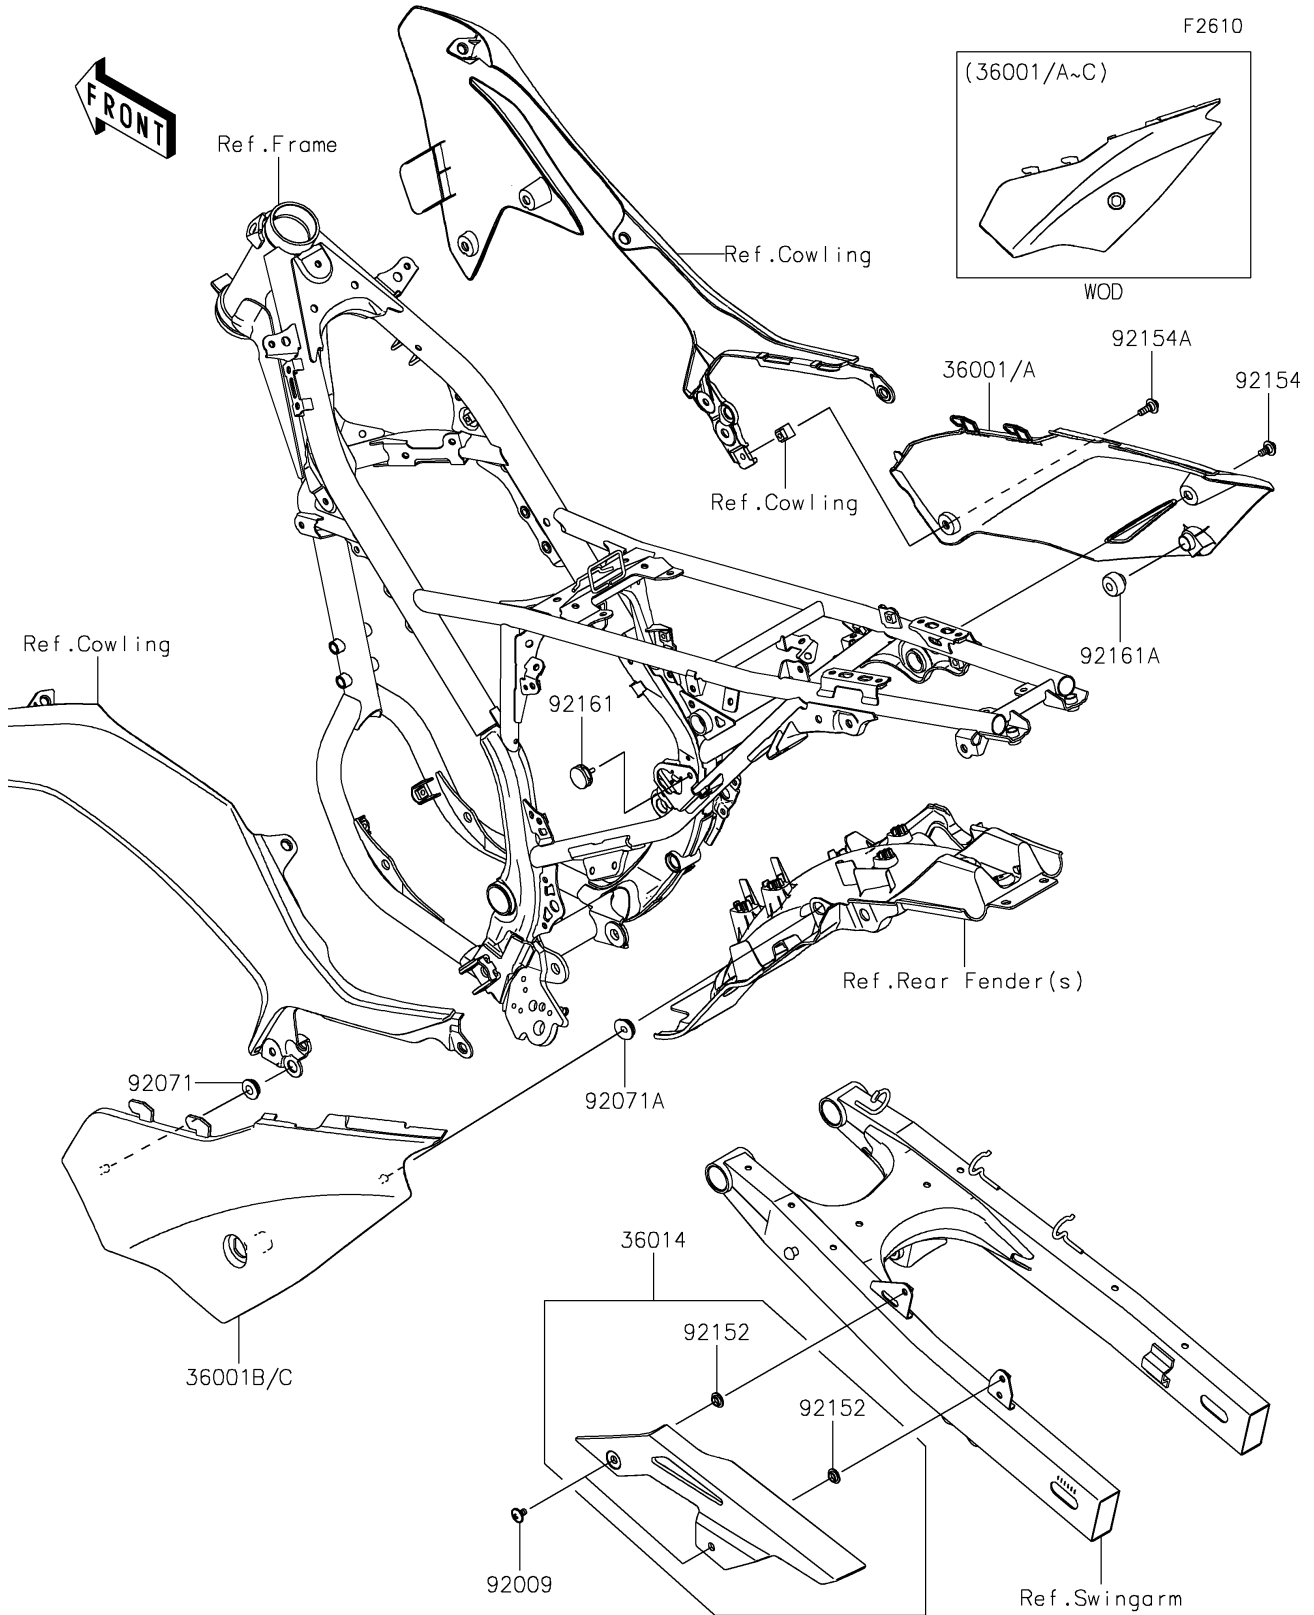

2022 KLX® 230 S PARTS DIAGRAM

Side Covers/Chain Cover

2022 KLX® 230 S PARTS LIST

Side Covers/Chain Cover

ITEM NAME	PART NUMBER	QUANTITY
COVER-SIDE,RH,B.WHITE (Ref # 36001)	36001-0679-266	1
COVER-SIDE,RH,EBONY (Ref # 36001A)	36001-0679-68L	1
COVER-SIDE,LH,B.WHITE (Ref # 36001B)	36001-0684-266	1
COVER-SIDE,LH,EBONY (Ref # 36001C)	36001-0684-68L	1
CASE-CHAIN (Ref # 36014)	36014-0560	1
SCREW,6X10 (Ref # 92009)	92009-1729	2
GROMMET (Ref # 92071)	92071-0794	1
GROMMET (Ref # 92071A)	92071-0795	1
COLLAR,8.8X16X4 (Ref # 92152)	92152-1731	2
BOLT,FLANGED,6X9 (Ref # 92154)	92154-0546	1
BOLT,FLANGED,6X28 (Ref # 92154A)	92154-1739	1
DAMPER (Ref # 92161)	92161-0581	1
DAMPER (Ref # 92161A)	92161-1783	1