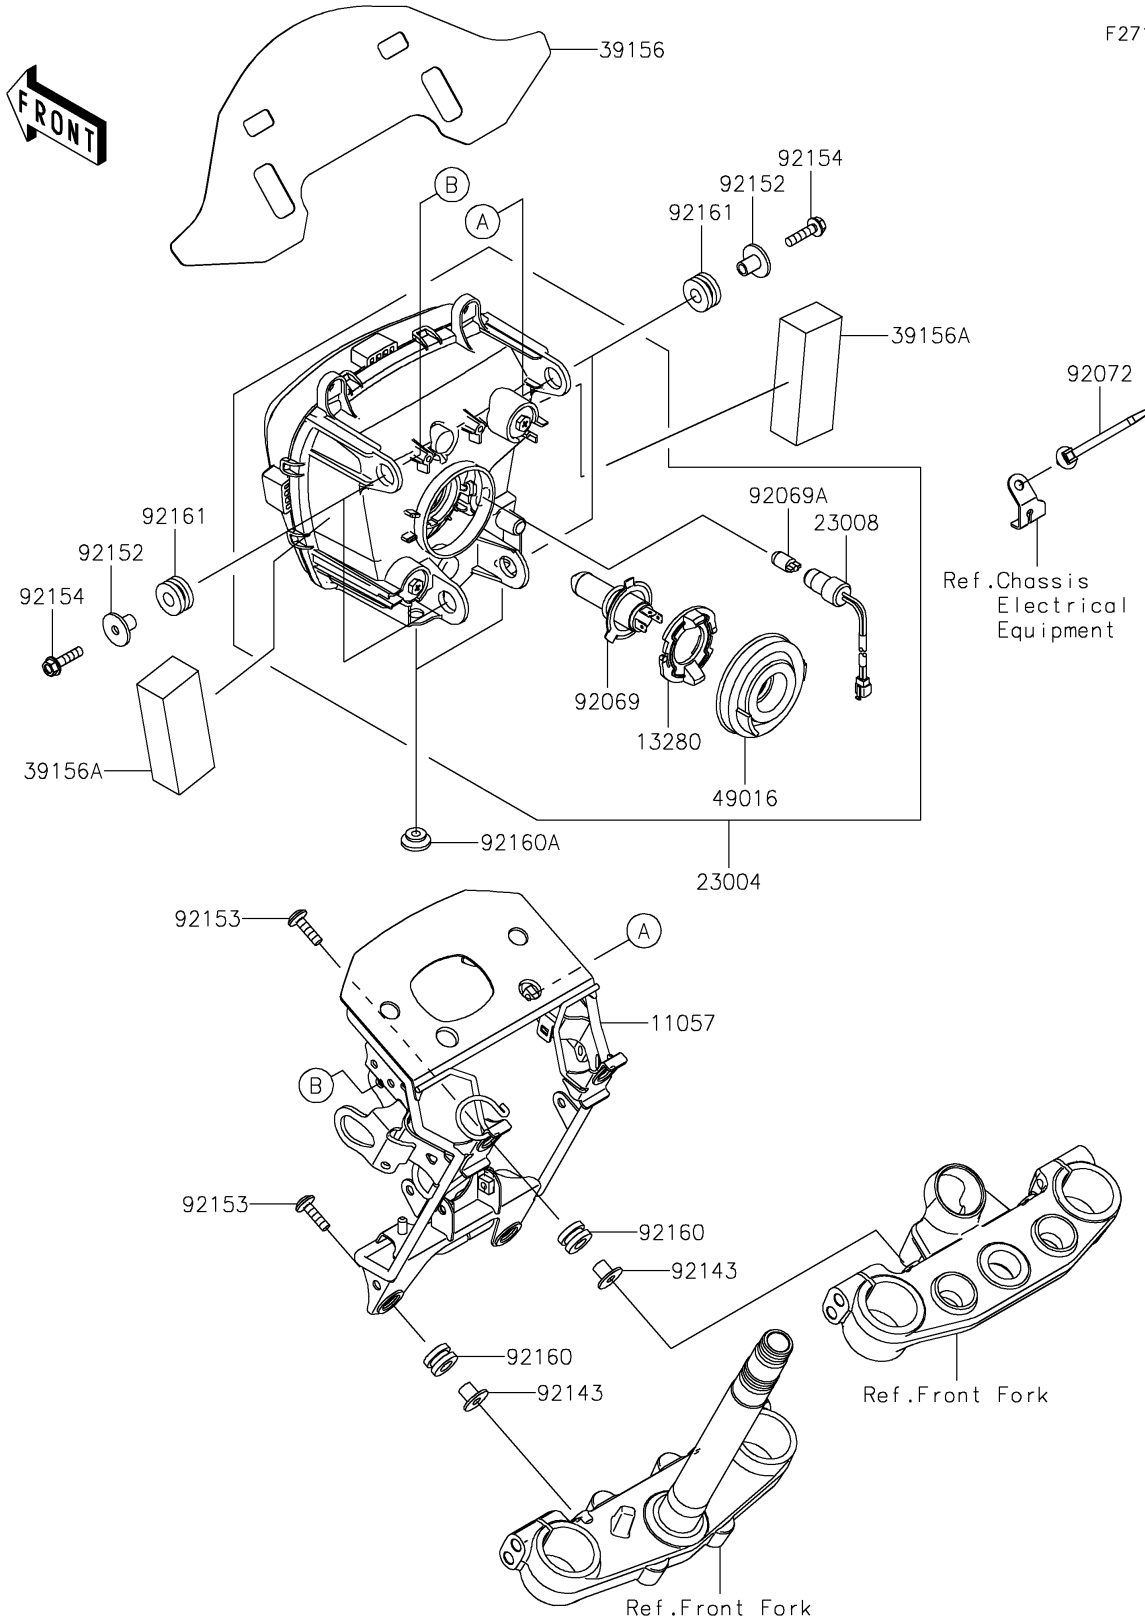

2022 KLX® 230S ABS PARTS DIAGRAM

Headlight(s)

F2710

2022 KLX® 230S ABS PARTS LIST

Headlight(s)

ITEM NAME	PART NUMBER	QUANTITY
BRACKET,HEAD LAMP (Ref # 11057)	11057-4020	1
HOLDER (Ref # 13280)	13280-0902	1
LAMP-HEAD (Ref # 23004)	23004-0415	1
SOCKET-ASSY,POSITION (Ref # 23008)	23008-0197	1
PAD (Ref # 39156)	39156-2564	1
PAD,90X25X35 (Ref # 39156A)	39156-2572	2
COVER-SEAL (Ref # 49016)	49016-0649	1
BULB,12V 60/55W,H4 (Ref # 92069)	92069-0097	1
BULB,12V 5W (Ref # 92069A)	92069-0098	1
BAND,OS170-FT7(BLACK) (Ref # 92072)	92072-1414	1
COLLAR (Ref # 92143)	92143-1353	4
COLLAR,6.5X10X15.3 (Ref # 92152)	92152-1793	4
BOLT,SOCKET,6X22 (Ref # 92153)	92153-0574	4
BOLT,FLANGED,6X25 (Ref # 92154)	92154-2774	4
DAMPER,10X20X12 (Ref # 92160)	92160-1167	4
DAMPER (Ref # 92160A)	92160-1613	2
DAMPER,10X24X12 (Ref # 92161)	92161-2112	4