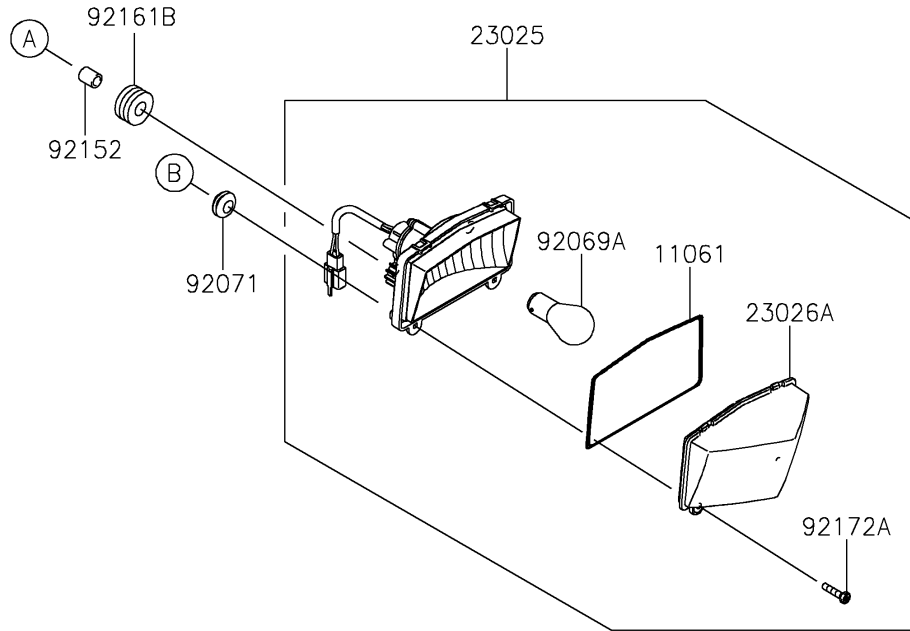

2022 KLX® 230S ABS PARTS DIAGRAM

Taillight(s)

F2720

2022 KLX® 230S ABS PARTS LIST

Taillight(s)

ITEM NAME	PART NUMBER	QUANTITY
BRACKET,LICENSE PLATE (Ref # 11057)	11057-1046	1
GASKET,TAIL LAMP LENS (Ref # 11061)	11061-0393	1
COVER,LICENSE LAMP (Ref # 14093)	14093-0525	1
LAMP-ASSY,LICENCE (Ref # 23016)	23016-0604	1
LAMP-TAIL (Ref # 23025)	23025-0392	1
LENS,LICENSE LAMP (Ref # 23026)	23026-0025	1
LENS,TAIL LAMP (Ref # 23026A)	23026-0036	1
WASHER,6.5X16X1.0 (Ref # 92022)	92022-1093	2
BULB,12V 5W (Ref # 92069)	92069-1016	1
BULB,12V 21/5W (Ref # 92069A)	92069-1084	1
GROMMET (Ref # 92071)	92071-024	2
COLLAR,6.8X10X13 (Ref # 92152)	92152-0580	2
DAMPER (Ref # 92161)	92161-0776	2
DAMPER,6X18X18.2 (Ref # 92161A)	92161-1809	1
DAMPER,10X24X12 (Ref # 92161B)	92161-2112	2
SCREW,6X18 (Ref # 92172)	92172-0192	2
SCREW,4.2X19 (Ref # 92172A)	92172-0411	2
SCREW,5X16 (Ref # 92172B)	92172-0834	2
SCREW,4X12 (Ref # 92172C)	92172-0904	2
WASHER (Ref # 92200)	92200-1773	1
BOLT-FLANGED,6X16 (Ref # 130)	130BA0616	2