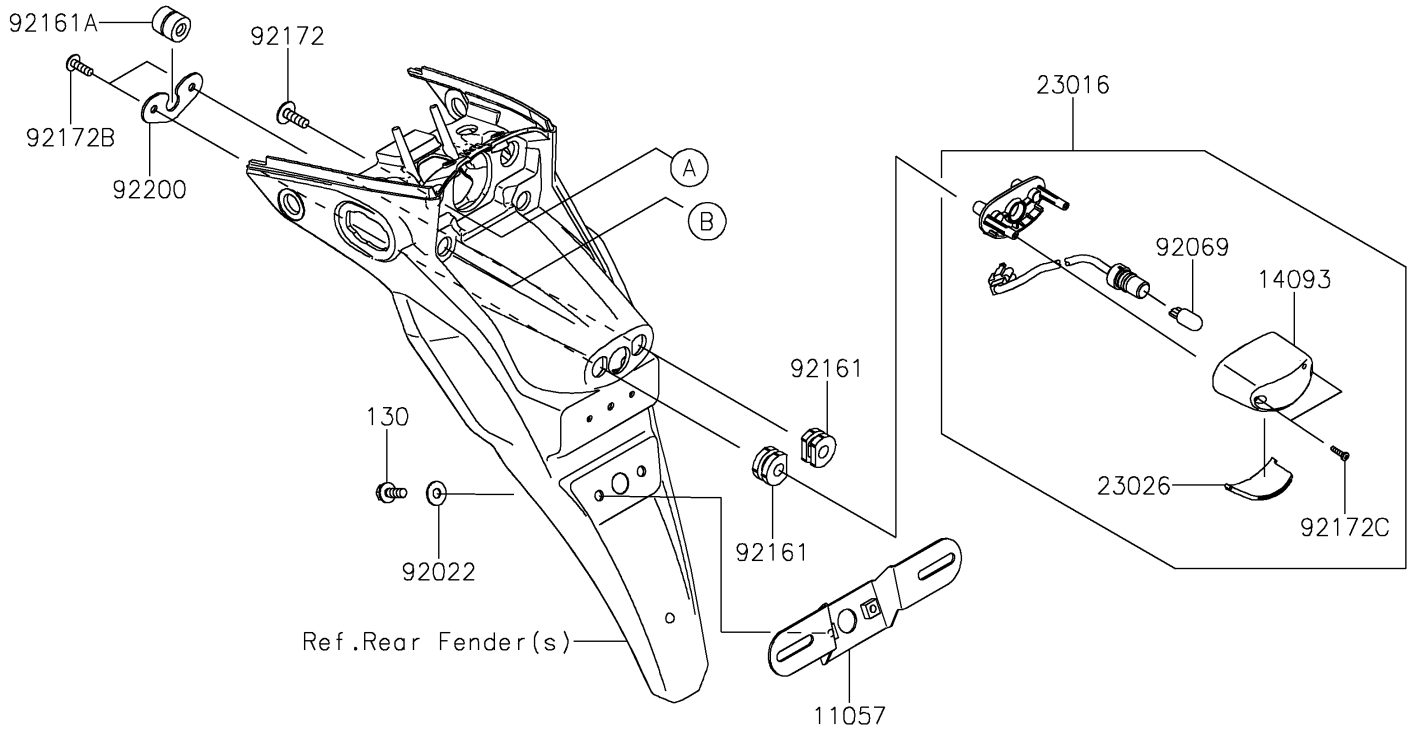

2022 KLX® 230S ABS PARTS DIAGRAM

Taillight(s)

F2720

2022 KLX® 230S ABS PARTS LIST

Taillight(s)

ITEM NAME	PART NUMBER	QUANTITY
BRACKET,LICENSE PLATE (Ref # 11057)	11057-1046	1
GASKET,TAIL LAMP LENS (Ref # 11061)	11061-0393	1
COVER,LICENSE LAMP (Ref # 14093)	14093-0525	1
LAMP-ASSY,LICENCE (Ref # 23016)	23016-0604	1
LAMP-TAIL (Ref # 23025)	23025-0392	1
LENS,LICENSE LAMP (Ref # 23026)	23026-0025	1
LENS,TAIL LAMP (Ref # 23026A)	23026-0036	1
WASHER,6.5X16X1.0 (Ref # 92022)	92022-1093	2
BULB,12V 5W (Ref # 92069)	92069-1016	1
BULB,12V 21/5W (Ref # 92069A)	92069-1084	1
GROMMET (Ref # 92071)	92071-024	2
COLLAR,6.8X10X13 (Ref # 92152)	92152-0580	2
DAMPER (Ref # 92161)	92161-0776	2
DAMPER,6X18X18.2 (Ref # 92161A)	92161-1809	1
DAMPER,10X24X12 (Ref # 92161B)	92161-2112	2
SCREW,6X18 (Ref # 92172)	92172-0192	2
SCREW,4.2X19 (Ref # 92172A)	92172-0411	2
SCREW,5X16 (Ref # 92172B)	92172-0834	2
SCREW,4X12 (Ref # 92172C)	92172-0904	2
WASHER (Ref # 92200)	92200-1773	1
BOLT-FLANGED,6X16 (Ref # 130)	130BA0616	2