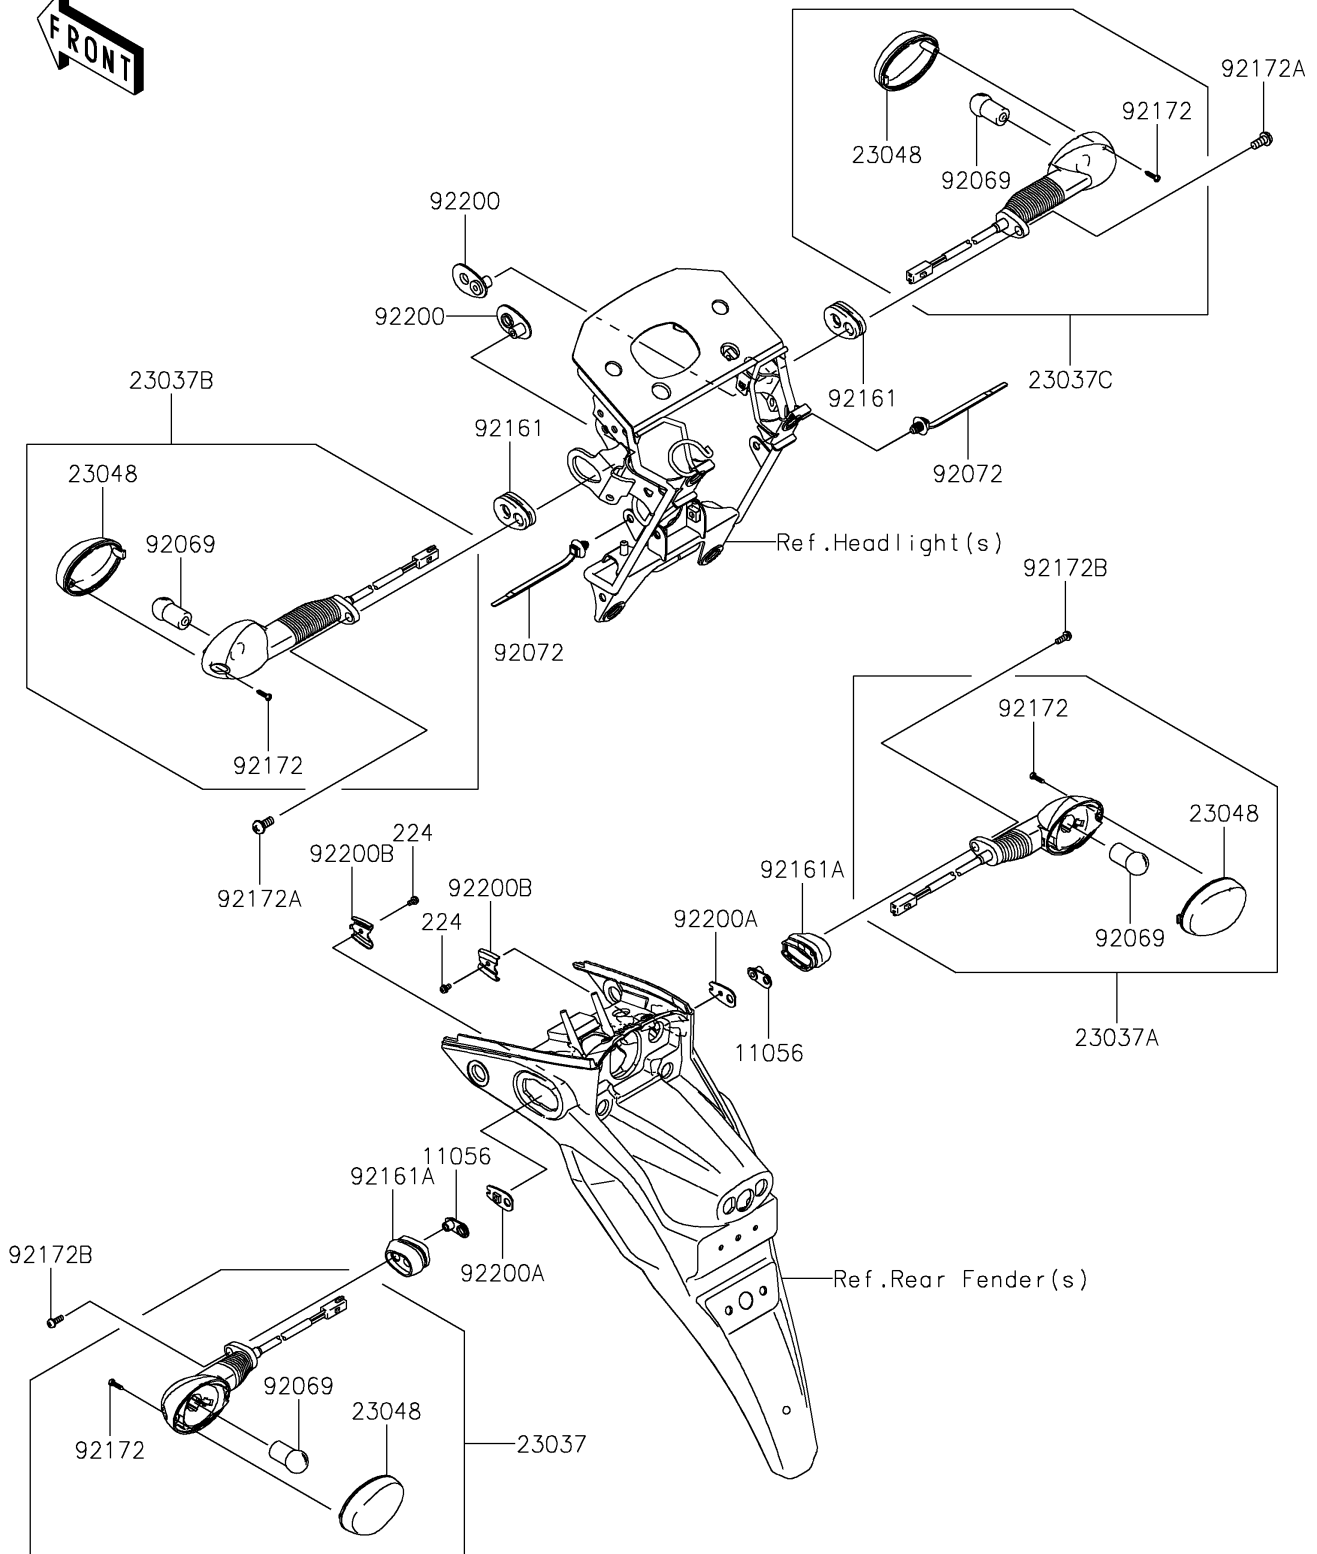

2022 KLX® 230S ABS PARTS DIAGRAM

Turn Signals

F2730

2022 KLX® 230S ABS PARTS LIST

Turn Signals

ITEM NAME	PART NUMBER	QUANTITY
BRACKET,6MM (Ref # 11056)	11056-4156	2
LAMP-ASSY-SIGNAL,RR,LH (Ref # 23037)	23037-0418	1
LAMP-ASSY-SIGNAL,RR,RH (Ref # 23037A)	23037-0419	1
LAMP-ASSY-SIGNAL,FR,LH (Ref # 23037B)	23037-0456	1
LAMP-ASSY-SIGNAL,FR,RH (Ref # 23037C)	23037-0457	1
LENS-SIGNAL LAMP (Ref # 23048)	23048-0035	4
BULB,12V 10W (Ref # 92069)	92069-0106	4
BAND,OS170-FT7(BLACK) (Ref # 92072)	92072-1414	2
DAMPER,MOUNT,FR (Ref # 92161)	92161-2113	2
DAMPER (Ref # 92161A)	92161-2287	2
SCREW,TAPPING,2.9X13 (Ref # 92172)	92172-0343	4
SCREW,6X14 (Ref # 92172A)	92172-0497	2
SCREW-PAN-WP-CROS,6X14 (Ref # 92172B)	92172-1256	2
WASHER (Ref # 92200)	92200-0874	2
WASHER,W/NUT,M4 (Ref # 92200A)	92200-1978	2
WASHER (Ref # 92200B)	92200-1979	2
SCREW-PAN-WP-CROS,4X8 (Ref # 224)	224AB0408	2