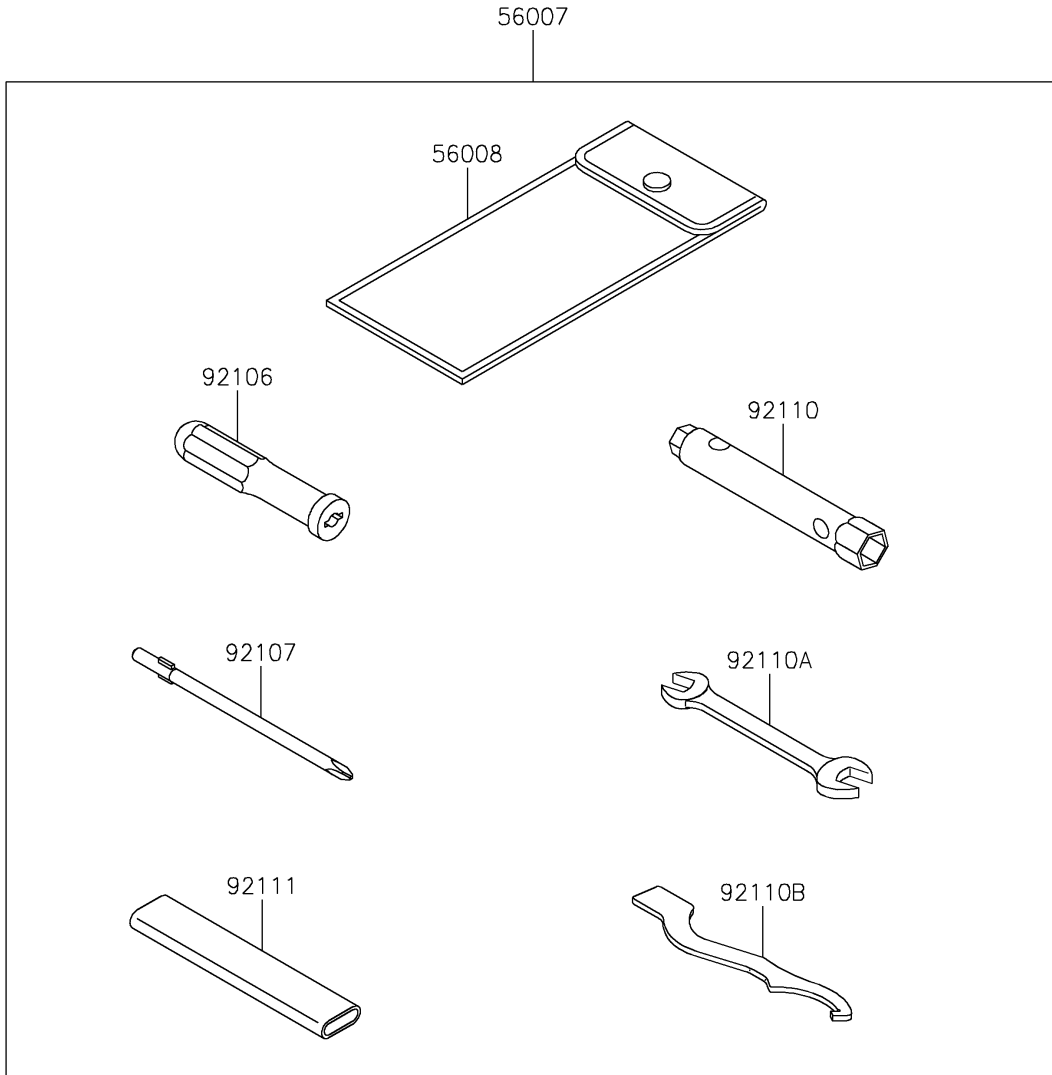

2022 KLX® 230S ABS PARTS DIAGRAM

Owner's Tools

F2810

2022 KLX® 230S ABS PARTS LIST

Owner's Tools

ITEM NAME	PART NUMBER	QUANTITY
TOOL-KIT (Ref # 56007)	56007-0190	1
BAG,TOOL (Ref # 56008)	56008-0050	1
GASKET-LIQUID,TB1211F,CLEAR (Ref # 92104)	92104-0004	1
GASKET-LIQUID,TB1216B,BLACK (Ref # 92104A)	92104-1064	1
GRIP-SCREW DRIVER (Ref # 92106)	92106-0005	1
TOOL-DRIVER,#2PHILLIPS (Ref # 92107)	92107-0022	1
TOOL-WRENCH,BOX,8X10 (Ref # 92110)	92110-0584	1
TOOL-WRENCH,OPEN END,12X14 (Ref # 92110A)	92110-0586	1
TOOL-WRENCH,SPRING ADJUST (Ref # 92110B)	92110-0624	1
TOOL-BAR (Ref # 92111)	92111-1057	1