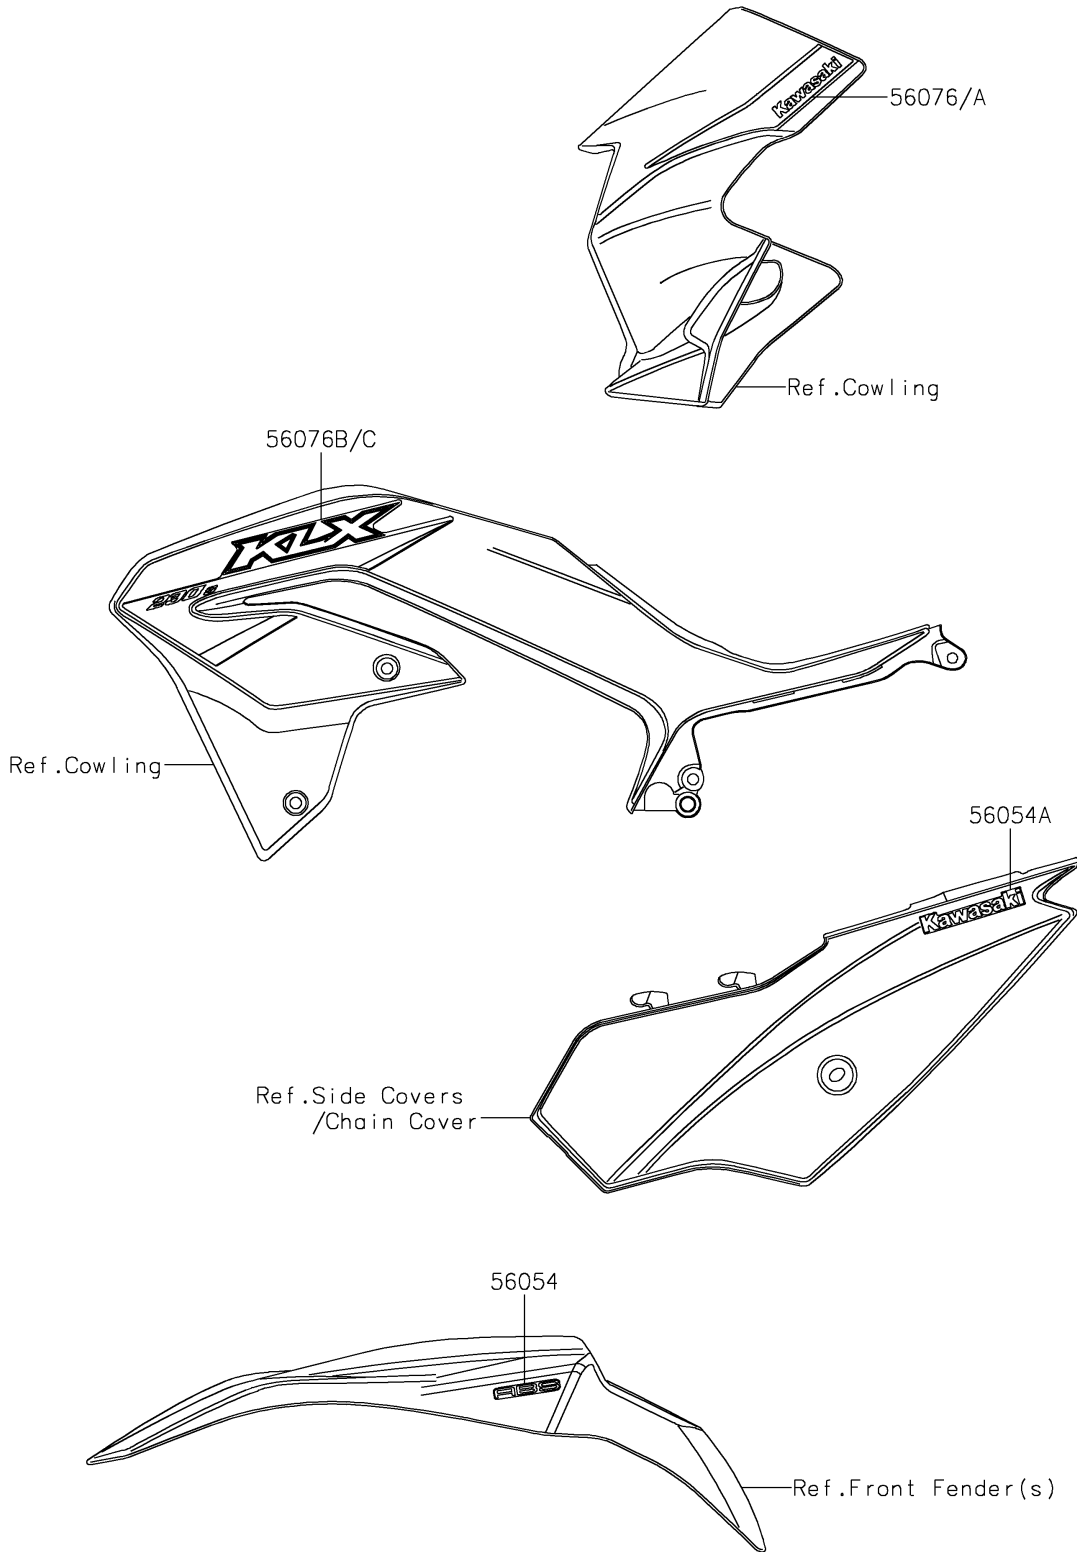

2022 KLX® 230S ABS PARTS DIAGRAM

Decals(L.Green)

F2861

2022 KLX® 230S ABS PARTS LIST

Decals(L.Green)

ITEM NAME	PART NUMBER	QUANTITY
MARK,FR FENDER,ABS (Ref # 56054)	56054-2589	2
MARK,SIDE COVER,KAWASAKI (Ref # 56054A)	56054-2602	2
PATTERN,HEAD LAMP COVER,LH (Ref # 56076)	56076-3788	1
PATTERN,HEAD LAMP COVER,RH (Ref # 56076A)	56076-3789	1
PATTERN,SHROUD,LH (Ref # 56076B)	56076-3790	1
PATTERN,SHROUD,RH (Ref # 56076C)	56076-3791	1