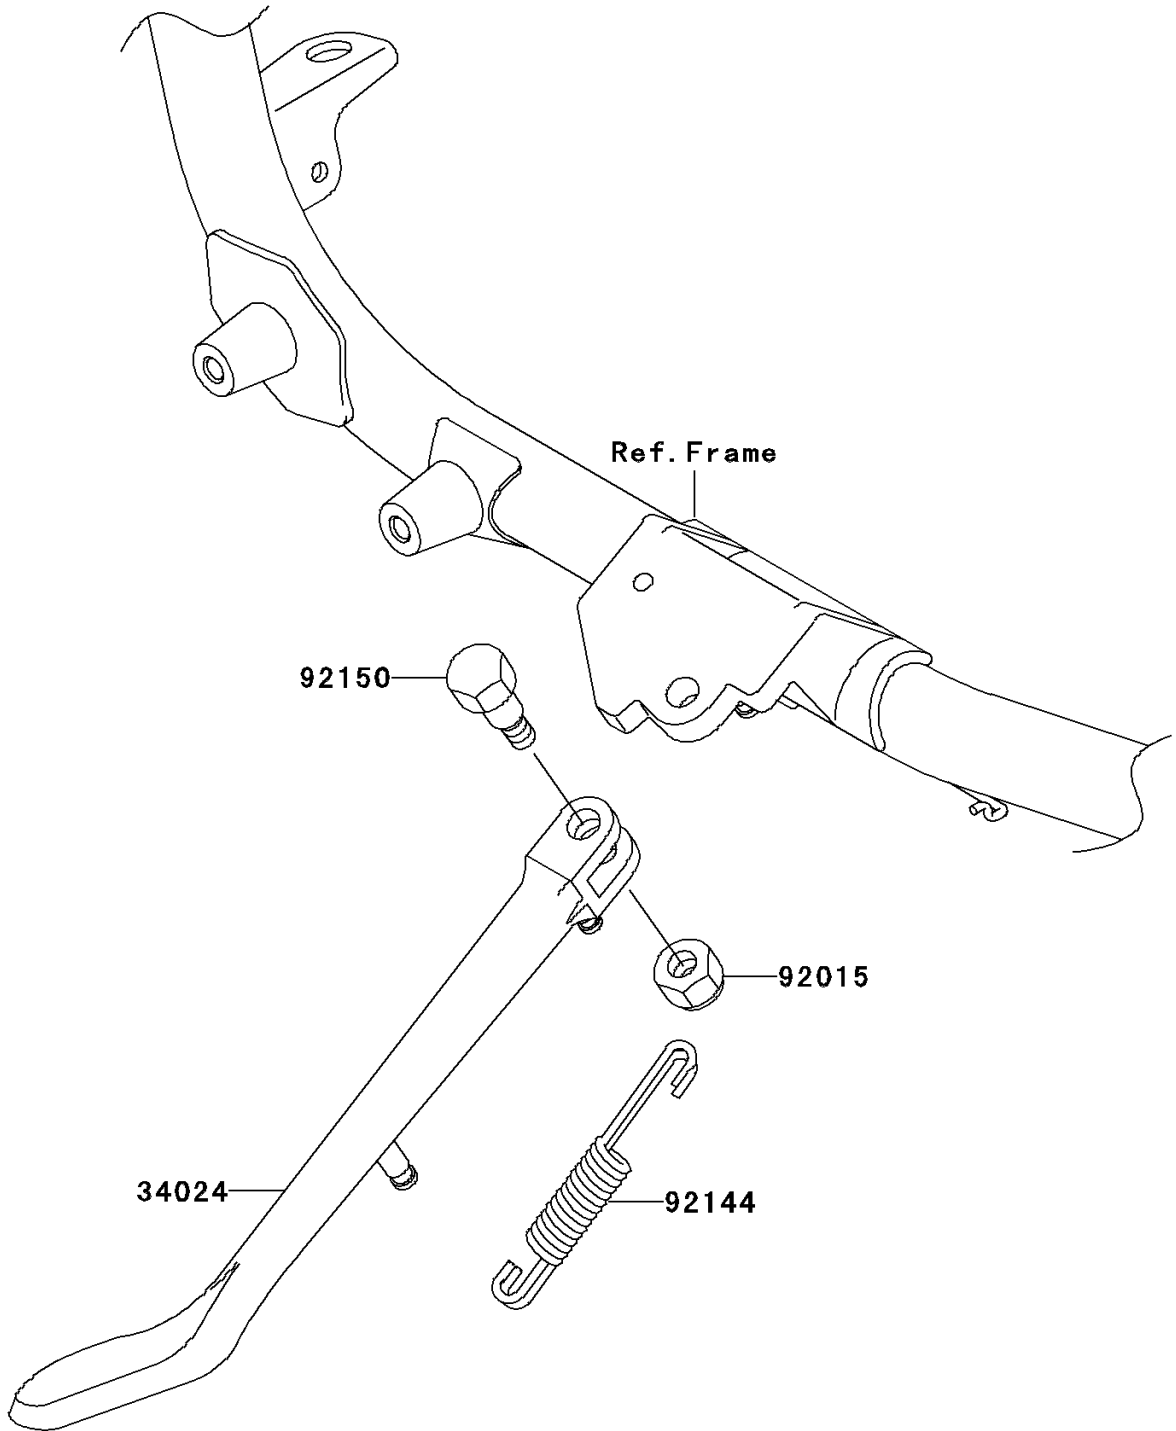

# 2002 Vulcan 1500 Mean Streak PARTS DIAGRAM

Stand(s)

F2190

## 2002 Vulcan 1500 Mean Streak PARTS LIST

Stand(s)

ITEM NAME	PART NUMBER	QUANTITY
STAND-SIDE (Ref # 34024)	34024-1330	1
NUT,LOCK,10MM,BLACK (Ref # 92015)	92015-1188	1
SPRING,SIDE STAND (Ref # 92144)	92144-1927	1
BOLT,SIDE STAND (Ref # 92150)	92150-1941	1