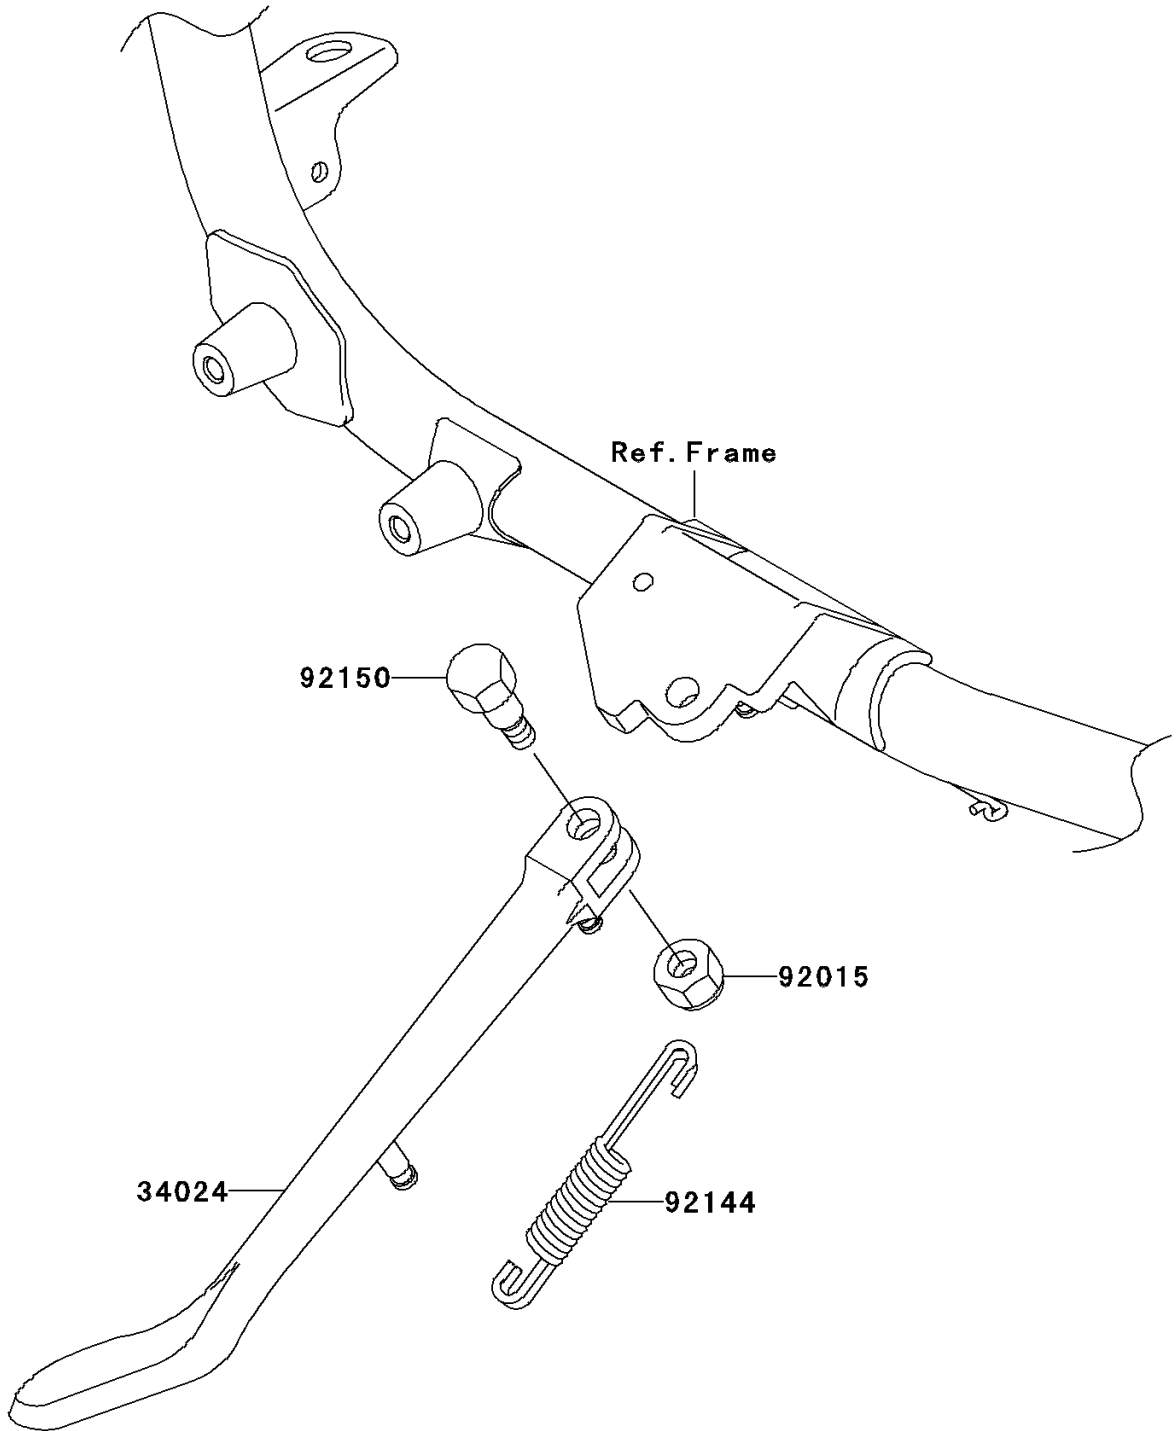

2003 Vulcan 1500 Mean Streak PARTS DIAGRAM

Stand(s)

F2190

2003 Vulcan 1500 Mean Streak PARTS LIST

Stand(s)

ITEM NAME	PART NUMBER	QUANTITY
STAND-SIDE (Ref # 34024)	34024-1330	1
NUT,LOCK,10MM,BLACK (Ref # 92015)	92015-1188	1
SPRING,SIDE STAND (Ref # 92144)	92144-1927	1
BOLT,SIDE STAND (Ref # 92150)	92150-1941	1