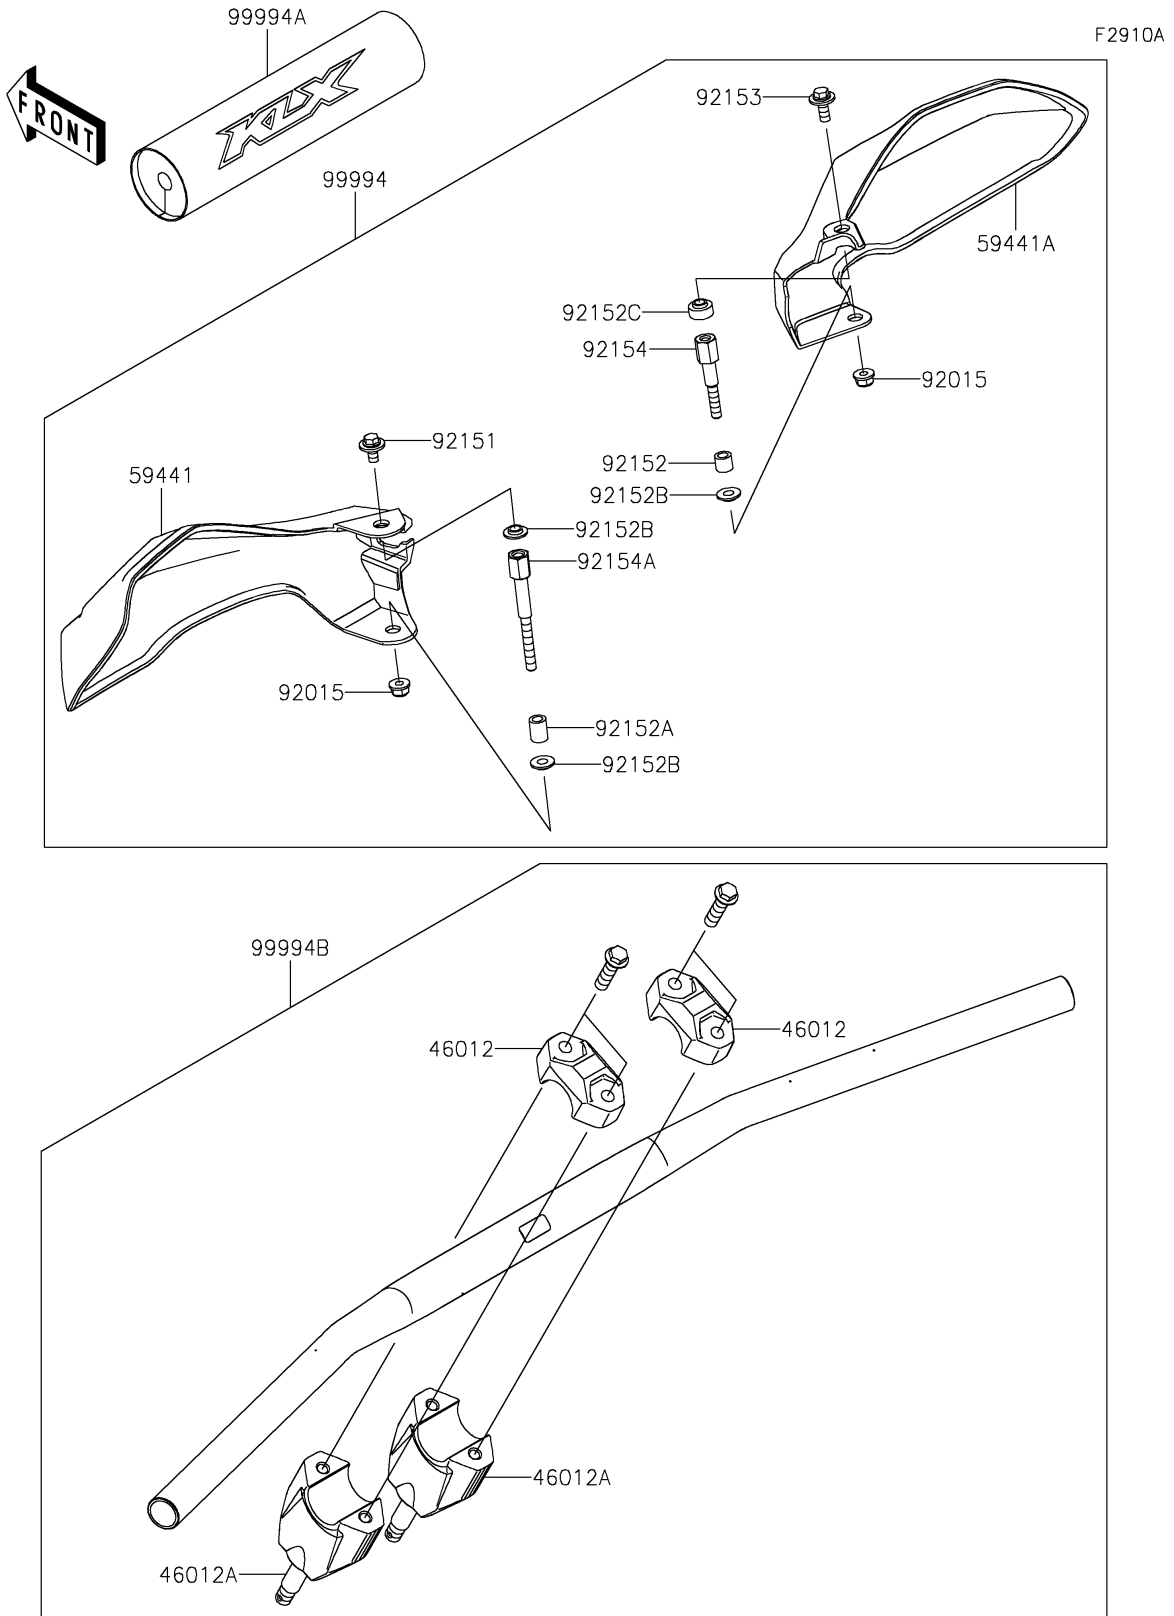

2022 KLX® 230S ABS PARTS DIAGRAM

Accessory(Handle)

2022 KLX® 230S ABS PARTS LIST

Accessory(Handle)

ITEM NAME	PART NUMBER	QUANTITY
HOLDER-HANDLE,UPP,P.SILVER (Ref # 46012)	46012-0359-458	2
HOLDER-HANDLE,LWR,P.SILVER (Ref # 46012A)	46012-0360-458	2
COVER-HANDLE,LH,EBONY (Ref # 59441)	59441-0045-68L	1
COVER-HANDLE,RH,EBONY (Ref # 59441A)	59441-0046-68L	1
NUT,LOCK,FLANGED,6MM (Ref # 92015)	92015-1603	2
BOLT,6X12 (Ref # 92151)	92151-1985	1
COLLAR,6.5X10.5X9.3 (Ref # 92152)	92152-1992	1
COLLAR,6.5X10.5X14 (Ref # 92152A)	92152-2302	1
COLLAR,6.5X15X3.4 (Ref # 92152B)	92152-2314	3
COLLAR (Ref # 92152C)	92152-2592	1
BOLT,FLANGED,6X16 (Ref # 92153)	92153-1059	1
BOLT (Ref # 92154)	92154-1670	1
BOLT (Ref # 92154A)	92154-2359	1
HAND GUARD,EBONY (Ref # 99994)	99994-1248-68L	1
HANDLE-BAR PAD (Ref # 99994A)	99994-1274	1
FAT TYPE HANDLE BAR,P.SILVER (Ref # 99994B)	99994-1508-458	1