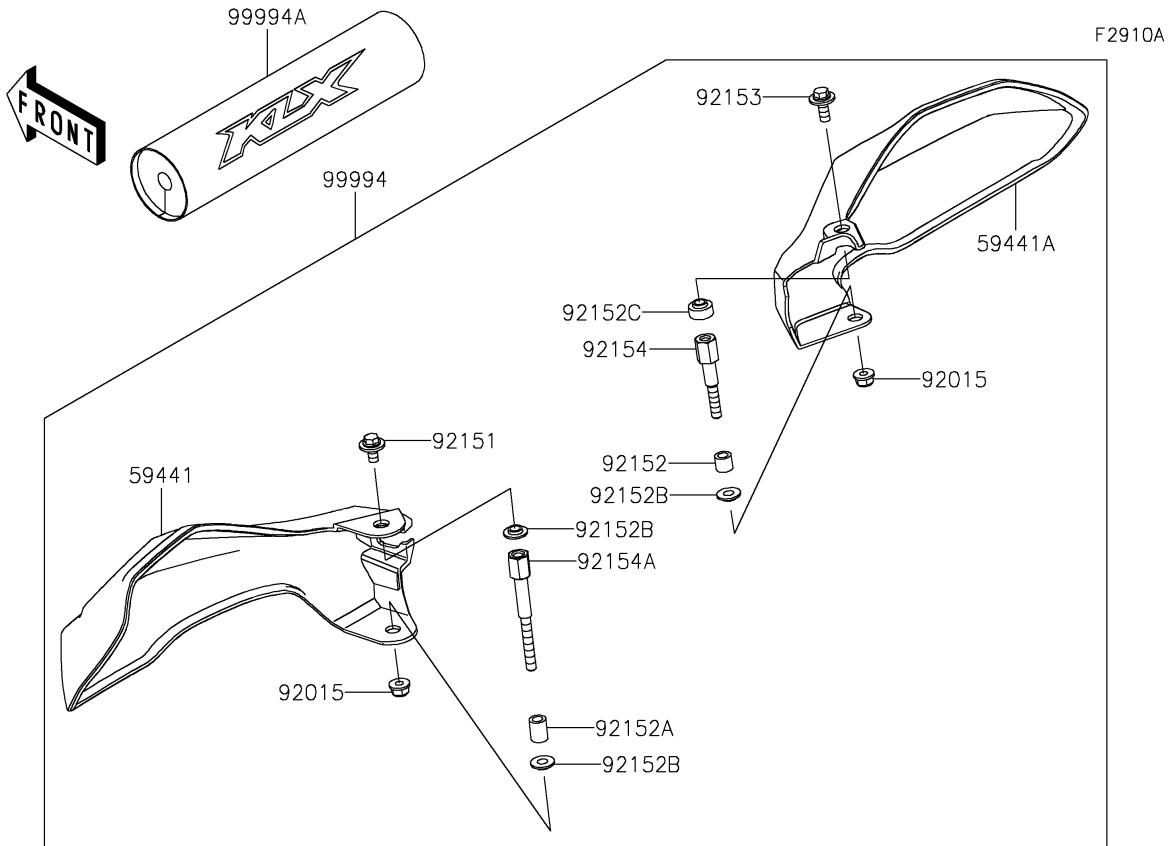

# 2022 KLX® 230 S PARTS DIAGRAM

Accessory(Handle)

## 2022 KLX® 230 S PARTS LIST

### Accessory(Handle)

ITEM NAME	PART NUMBER	QUANTITY
HOLDER-HANDLE,UPP,P.SILVER (Ref # 46012)	46012-0359-458	2
HOLDER-HANDLE,LWR,P.SILVER (Ref # 46012A)	46012-0360-458	2
COVER-HANDLE,LH,EBONY (Ref # 59441)	59441-0045-68L	1
COVER-HANDLE,RH,EBONY (Ref # 59441A)	59441-0046-68L	1
NUT,LOCK,FLANGED,6MM (Ref # 92015)	92015-1603	2
BOLT,6X12 (Ref # 92151)	92151-1985	1
COLLAR,6.5X10.5X9.3 (Ref # 92152)	92152-1992	1
COLLAR,6.5X10.5X14 (Ref # 92152A)	92152-2302	1
COLLAR,6.5X15X3.4 (Ref # 92152B)	92152-2314	3
COLLAR (Ref # 92152C)	92152-2592	1
BOLT,FLANGED,6X16 (Ref # 92153)	92153-1059	1
BOLT (Ref # 92154)	92154-1670	1
BOLT (Ref # 92154A)	92154-2359	1
HAND GUARD,EBONY (Ref # 99994)	99994-1248-68L	1
HANDLE-BAR PAD (Ref # 99994A)	99994-1274	1
FAT TYPE HANDLE BAR,P.SILVER (Ref # 99994B)	99994-1508-458	1