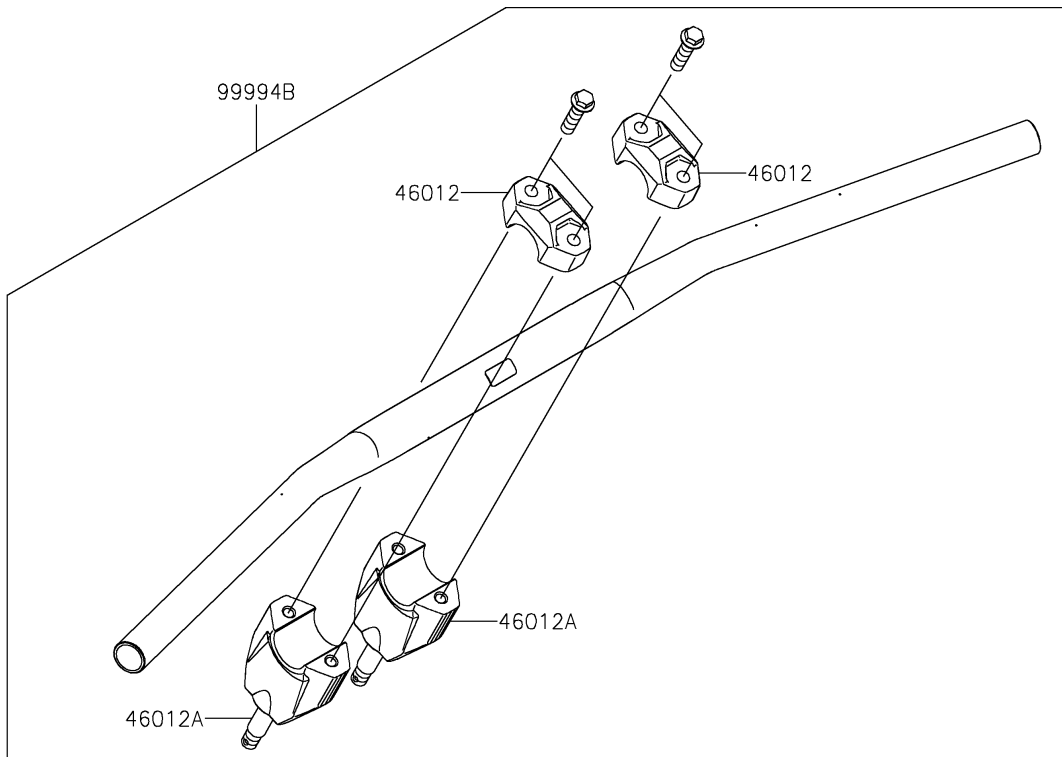

# 2022 KLX® 230 S PARTS DIAGRAM

Accessory(Handle)

## 2022 KLX® 230 S PARTS LIST

### Accessory(Handle)

ITEM NAME	PART NUMBER	QUANTITY
HOLDER-HANDLE,UPP,P.SILVER (Ref # 46012)	46012-0359-458	2
HOLDER-HANDLE,LWR,P.SILVER (Ref # 46012A)	46012-0360-458	2
COVER-HANDLE,LH,EBONY (Ref # 59441)	59441-0045-68L	1
COVER-HANDLE,RH,EBONY (Ref # 59441A)	59441-0046-68L	1
NUT,LOCK,FLANGED,6MM (Ref # 92015)	92015-1603	2
BOLT,6X12 (Ref # 92151)	92151-1985	1
COLLAR,6.5X10.5X9.3 (Ref # 92152)	92152-1992	1
COLLAR,6.5X10.5X14 (Ref # 92152A)	92152-2302	1
COLLAR,6.5X15X3.4 (Ref # 92152B)	92152-2314	3
COLLAR (Ref # 92152C)	92152-2592	1
BOLT,FLANGED,6X16 (Ref # 92153)	92153-1059	1
BOLT (Ref # 92154)	92154-1670	1
BOLT (Ref # 92154A)	92154-2359	1
HAND GUARD,EBONY (Ref # 99994)	99994-1248-68L	1
HANDLE-BAR PAD (Ref # 99994A)	99994-1274	1
FAT TYPE HANDLE BAR,P.SILVER (Ref # 99994B)	99994-1508-458	1