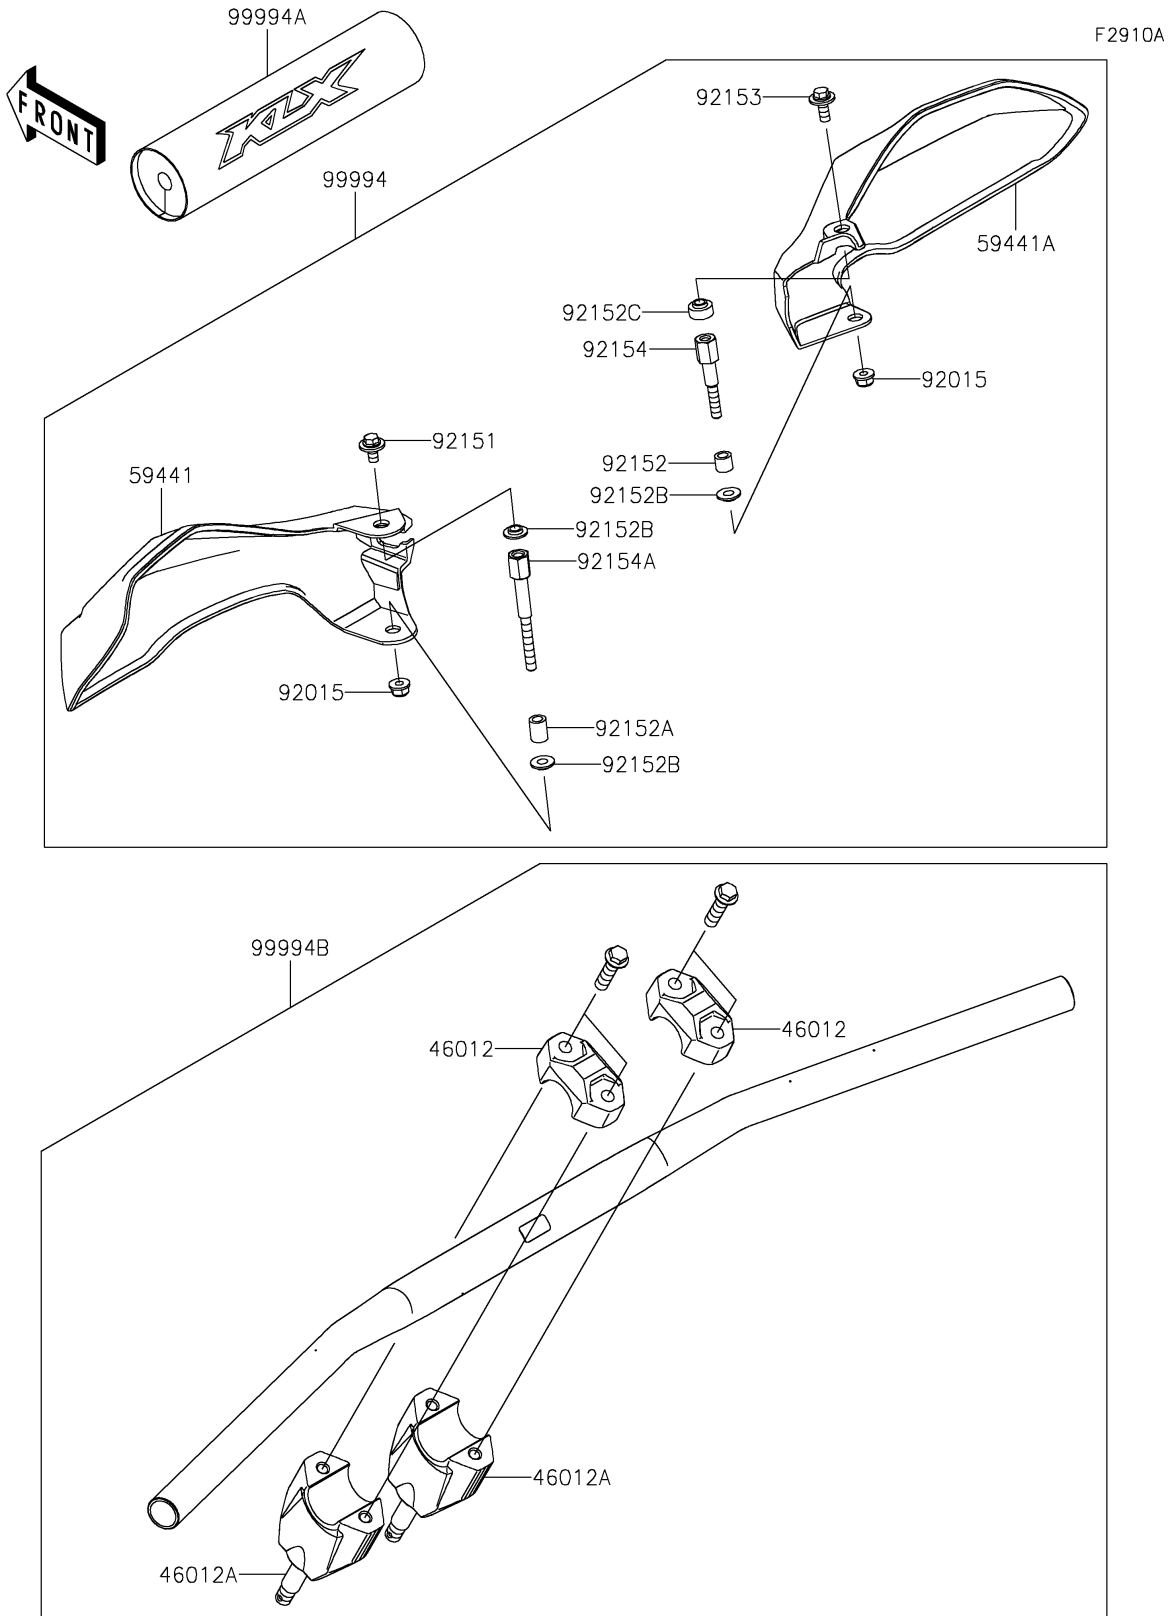

2022 KLX® 230 S PARTS DIAGRAM

Accessory(Handle)

2022 KLX® 230 S PARTS LIST

Accessory(Handle)

ITEM NAME	PART NUMBER	QUANTITY
HOLDER-HANDLE,UPP,P.SILVER (Ref # 46012)	46012-0359-458	2
HOLDER-HANDLE,LWR,P.SILVER (Ref # 46012A)	46012-0360-458	2
COVER-HANDLE,LH,EBONY (Ref # 59441)	59441-0045-68L	1
COVER-HANDLE,RH,EBONY (Ref # 59441A)	59441-0046-68L	1
NUT,LOCK,FLANGED,6MM (Ref # 92015)	92015-1603	2
BOLT,6X12 (Ref # 92151)	92151-1985	1
COLLAR,6.5X10.5X9.3 (Ref # 92152)	92152-1992	1
COLLAR,6.5X10.5X14 (Ref # 92152A)	92152-2302	1
COLLAR,6.5X15X3.4 (Ref # 92152B)	92152-2314	3
COLLAR (Ref # 92152C)	92152-2592	1
BOLT,FLANGED,6X16 (Ref # 92153)	92153-1059	1
BOLT (Ref # 92154)	92154-1670	1
BOLT (Ref # 92154A)	92154-2359	1
HAND GUARD,EBONY (Ref # 99994)	99994-1248-68L	1
HANDLE-BAR PAD (Ref # 99994A)	99994-1274	1
FAT TYPE HANDLE BAR,P.SILVER (Ref # 99994B)	99994-1508-458	1