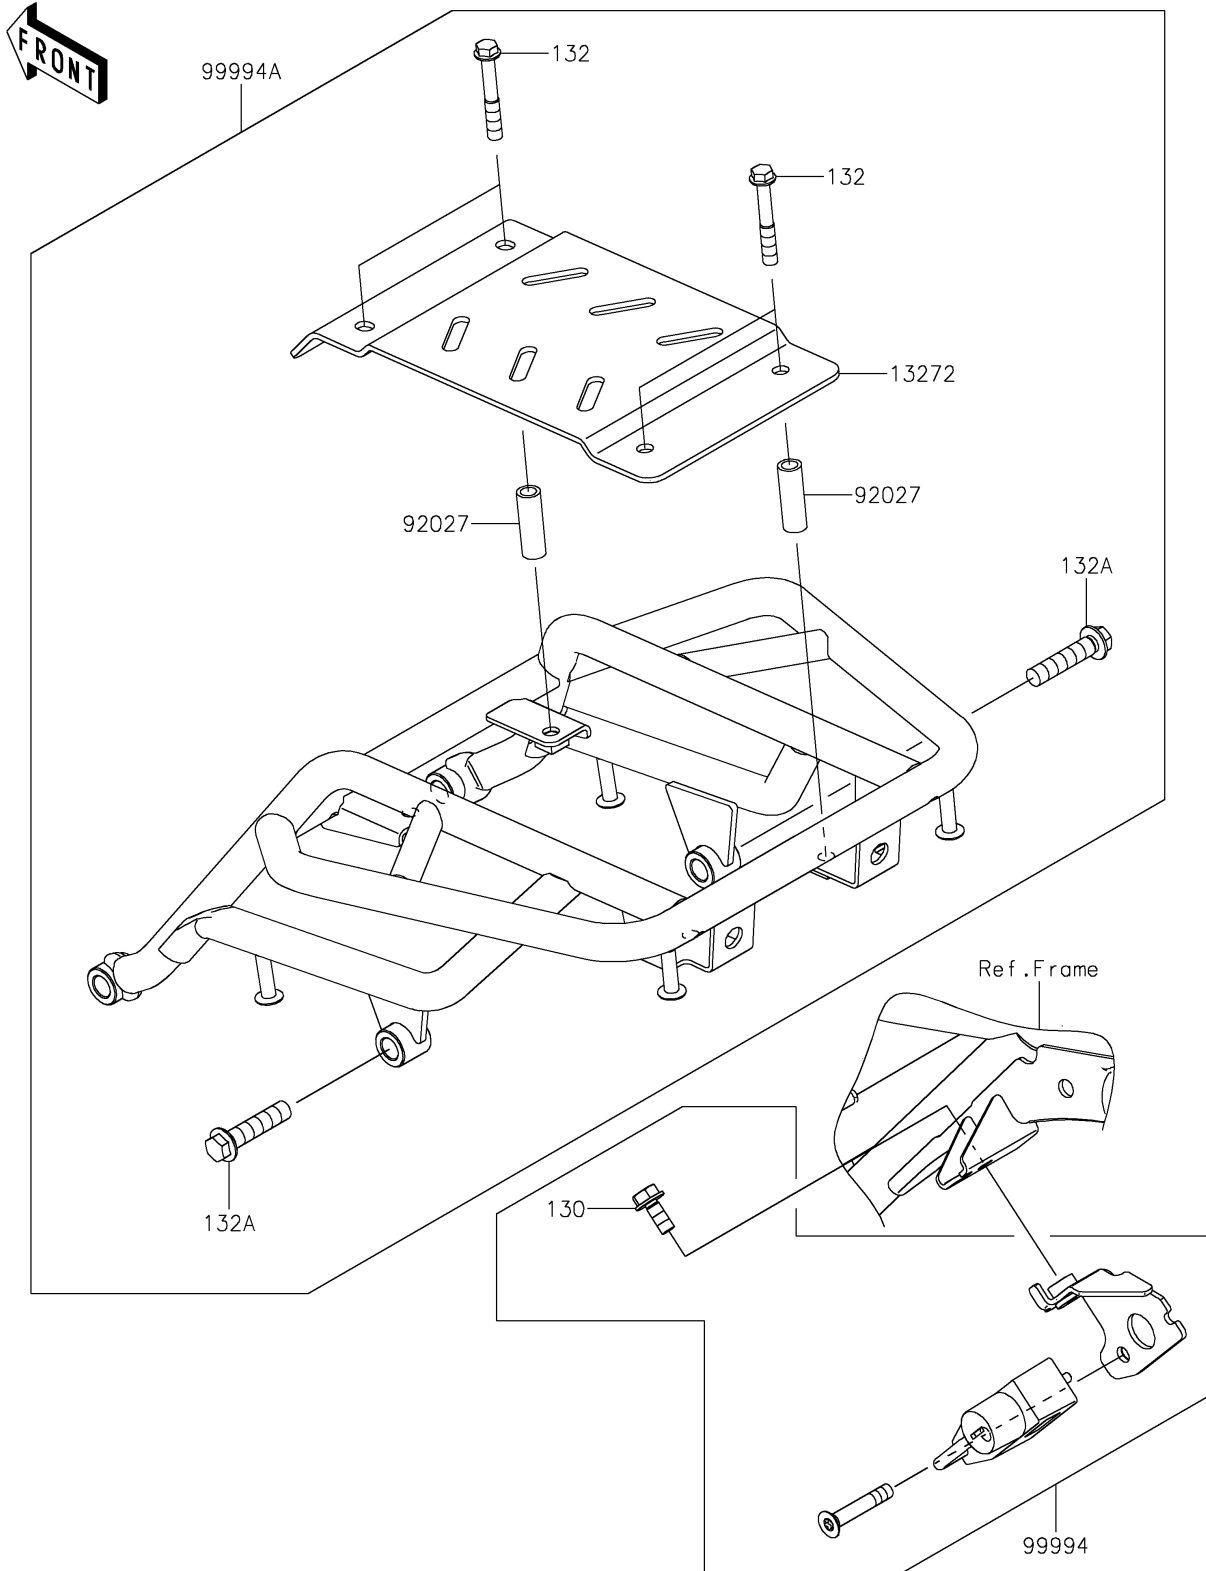

2022 KLX® 230S ABS PARTS DIAGRAM

Accessory(Helmet Lock and Carrier)

F2910C

2022 KLX® 230S ABS PARTS LIST

Accessory(Helmet Lock and Carrier)

ITEM NAME	PART NUMBER	QUANTITY
PLATE (Ref # 13272)	13272-2731	1
COLLAR,6.8X10X30 (Ref # 92027)	92027-209	4
HELMET LOCK (Ref # 99994)	99994-1279	1
CARRIER (Ref # 99994A)	99994-1280	1
BOLT-FLANGED,6X14 (Ref # 130)	130BA0614	1
BOLT-FLANGED-SMALL,6X40 (Ref # 132)	132BA0640	4
BOLT-FLANGED-SMALL,8X35 (Ref # 132A)	132BA0835	4