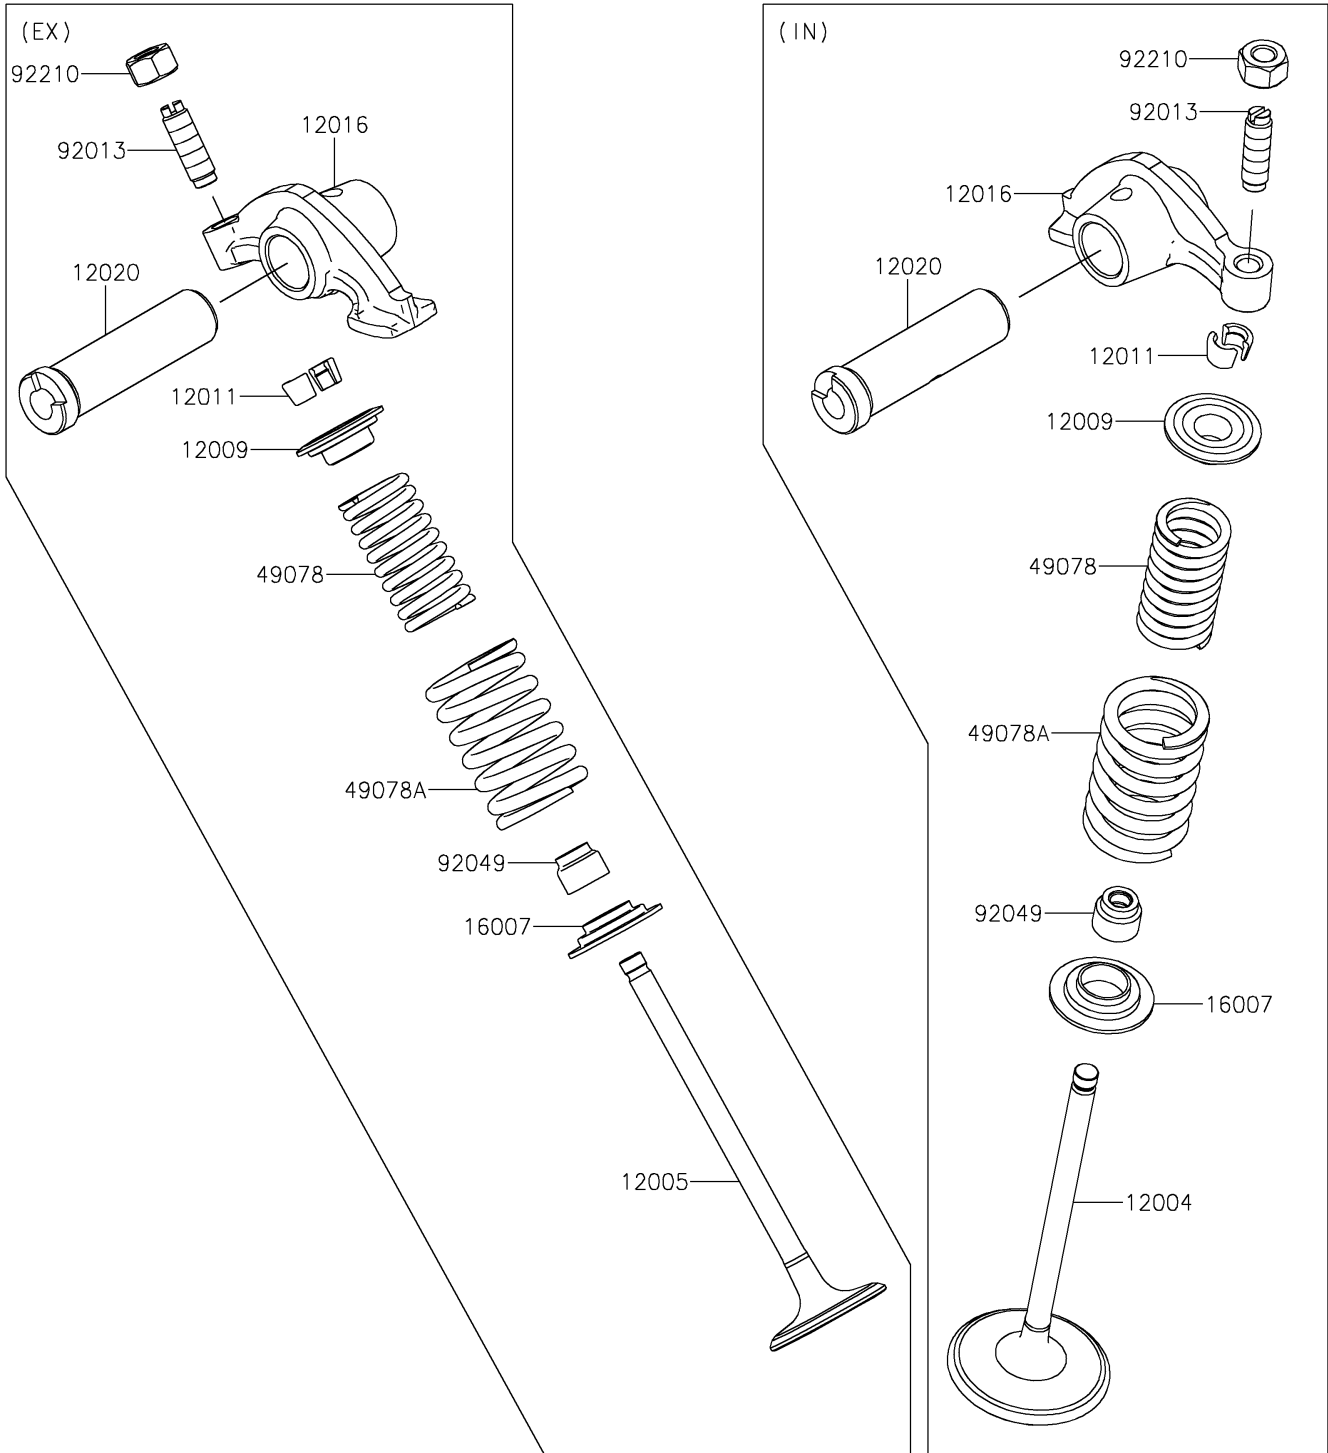

2022 KLX® 230 S PARTS DIAGRAM

Valve(s)

E1210

2022 KLX® 230 S PARTS LIST

Valve(s)

ITEM NAME	PART NUMBER	QUANTITY
VALVE-INTAKE (Ref # 12004)	12004-0765	1
VALVE-EXHAUST (Ref # 12005)	12005-0790	1
RETAINER-VALVE SPRING (Ref # 12009)	12009-1054	2
COLLET (Ref # 12011)	12011-1003	4
ARM-ROCKER (Ref # 12016)	12016-0728	2
SHAFT-ROCKER (Ref # 12020)	12020-0027	2
SEAT-SPRING (Ref # 16007)	16007-1163	2
SPRING-ENGINE VALVE (Ref # 49078)	49078-0756	2
SPRING-ENGINE VALVE (Ref # 49078A)	49078-0757	2
SCREW,6MM (Ref # 92013)	92013-009	2
SEAL-OIL,RVC2-5.5X8.5X8.3 (Ref # 92049)	92049-1062	2
NUT,6MM (Ref # 92210)	92210-1490	2