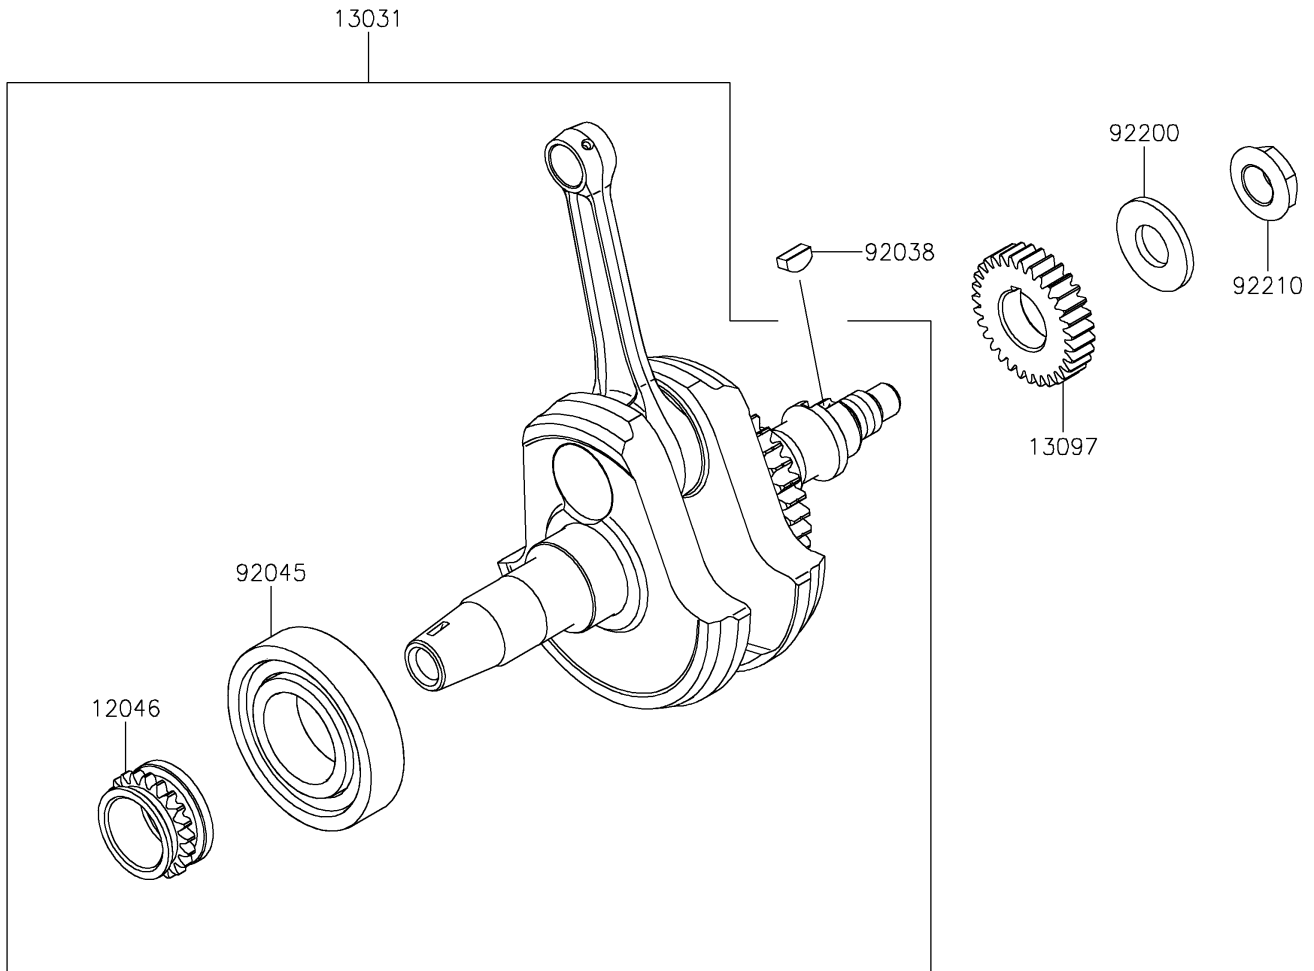

2022 KLX® 230 S PARTS DIAGRAM

Crankshaft

E1321

2022 KLX® 230 S PARTS LIST

Crankshaft

| ITEM NAME | PART NUMBER | QUANTITY |
|---|-------------|----------|
| SPROCKET,21T (Ref # 12046) | 12046-0613 | 1 |
| CRANKSHAFT-COMP (Ref # 13031) | 13031-0908 | 1 |
| BALANCER (Ref # 13041) | 13041-0571 | 1 |
| GEAR-PRIMARY SPUR,31T (Ref # 13097) | 13097-0603 | 1 |
| GEAR-SPUR,BALANCER,DRIVEN,35T (Ref # 59051) | 59051-0856 | 1 |
| RING-SNAP,18MM (Ref # 92033) | 92033-029 | 1 |
| KEY (Ref # 92038) | 92038-1057 | 1 |
| BEARING-BALL,6207CS17 (Ref # 92045) | 92045-0906 | 1 |
| WASHER,16.3X35X3.2 (Ref # 92200) | 92200-0119 | 1 |
| NUT,16MM (Ref # 92210) | 92210-1538 | 1 |