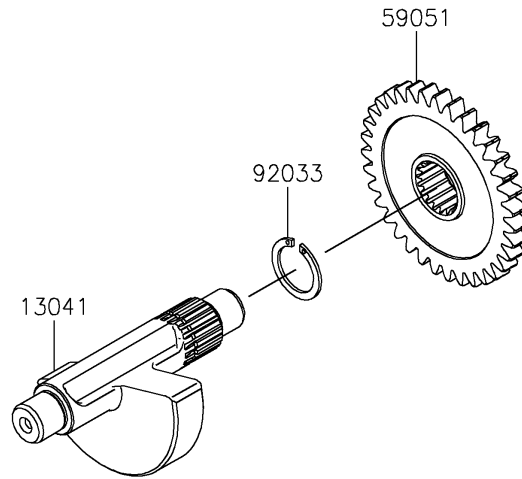

# 2022 KLX® 230 S PARTS DIAGRAM

Crankshaft

E1321

## 2022 KLX® 230 S PARTS LIST

### Crankshaft

ITEM NAME	PART NUMBER	QUANTITY
SPROCKET,21T (Ref # 12046)	12046-0613	1
CRANKSHAFT-COMP (Ref # 13031)	13031-0908	1
BALANCER (Ref # 13041)	13041-0571	1
GEAR-PRIMARY SPUR,31T (Ref # 13097)	13097-0603	1
GEAR-SPUR,BALANCER,DRIVEN,35T (Ref # 59051)	59051-0856	1
RING-SNAP,18MM (Ref # 92033)	92033-029	1
KEY (Ref # 92038)	92038-1057	1
BEARING-BALL,6207CS17 (Ref # 92045)	92045-0906	1
WASHER,16.3X35X3.2 (Ref # 92200)	92200-0119	1
NUT,16MM (Ref # 92210)	92210-1538	1