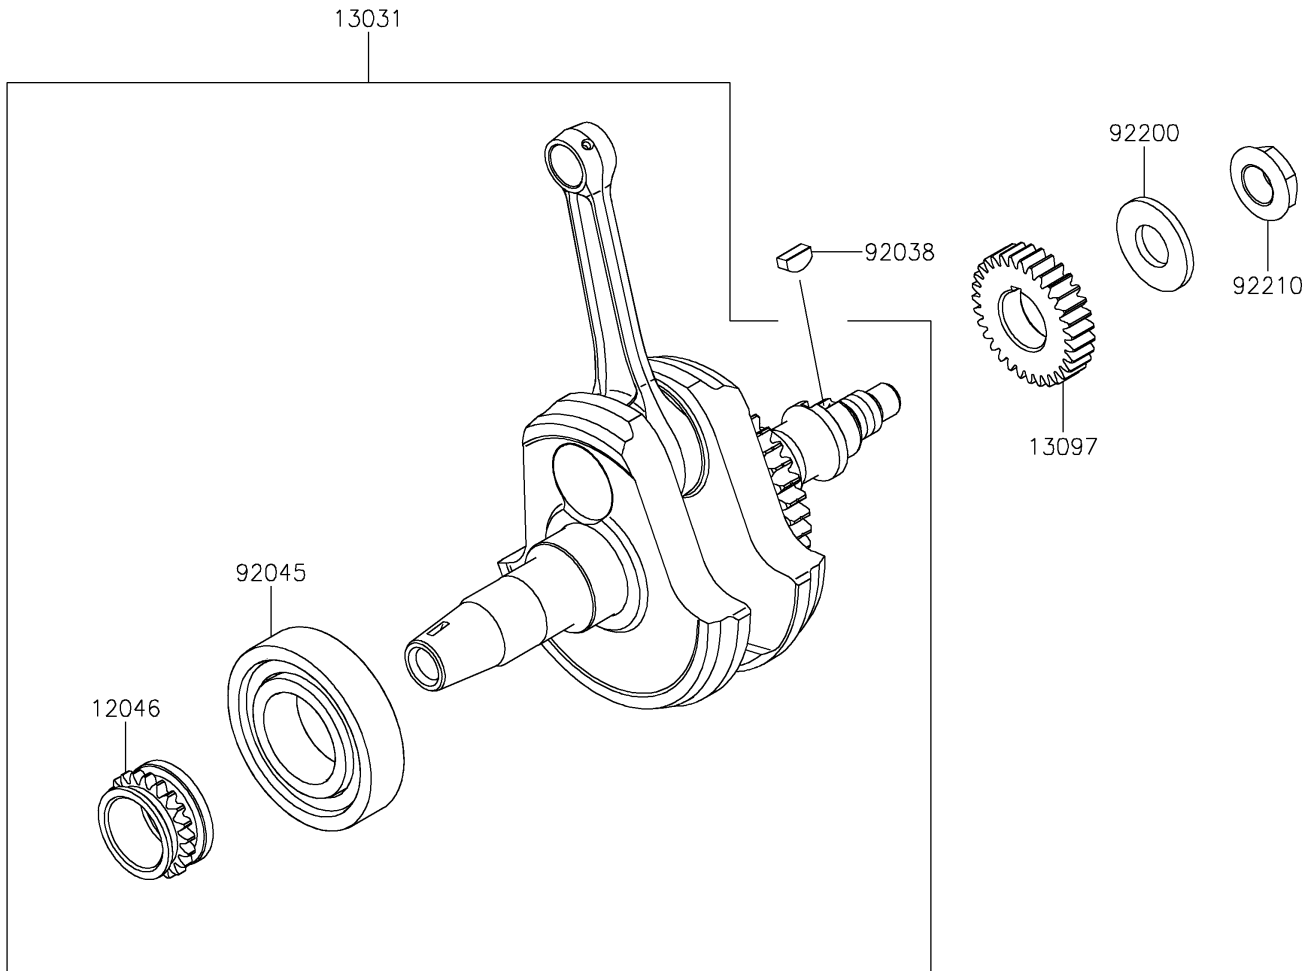

# 2022 KLX® 230 S PARTS DIAGRAM

Crankshaft

E1321

## 2022 KLX® 230 S PARTS LIST

### Crankshaft

ITEM NAME	PART NUMBER	QUANTITY
SPROCKET,21T (Ref # 12046)	12046-0613	1
CRANKSHAFT-COMP (Ref # 13031)	13031-0908	1
BALANCER (Ref # 13041)	13041-0571	1
GEAR-PRIMARY SPUR,31T (Ref # 13097)	13097-0603	1
GEAR-SPUR,BALANCER,DRIVEN,35T (Ref # 59051)	59051-0856	1
RING-SNAP,18MM (Ref # 92033)	92033-029	1
KEY (Ref # 92038)	92038-1057	1
BEARING-BALL,6207CS17 (Ref # 92045)	92045-0906	1
WASHER,16.3X35X3.2 (Ref # 92200)	92200-0119	1
NUT,16MM (Ref # 92210)	92210-1538	1