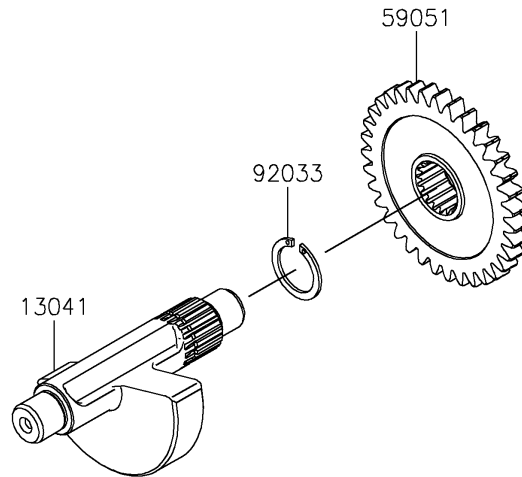

2022 KLX® 230 S PARTS DIAGRAM

Crankshaft

E1321

2022 KLX® 230 S PARTS LIST

Crankshaft

| ITEM NAME | PART NUMBER | QUANTITY |
|---|-------------|----------|
| SPROCKET,21T (Ref # 12046) | 12046-0613 | 1 |
| CRANKSHAFT-COMP (Ref # 13031) | 13031-0908 | 1 |
| BALANCER (Ref # 13041) | 13041-0571 | 1 |
| GEAR-PRIMARY SPUR,31T (Ref # 13097) | 13097-0603 | 1 |
| GEAR-SPUR,BALANCER,DRIVEN,35T (Ref # 59051) | 59051-0856 | 1 |
| RING-SNAP,18MM (Ref # 92033) | 92033-029 | 1 |
| KEY (Ref # 92038) | 92038-1057 | 1 |
| BEARING-BALL,6207CS17 (Ref # 92045) | 92045-0906 | 1 |
| WASHER,16.3X35X3.2 (Ref # 92200) | 92200-0119 | 1 |
| NUT,16MM (Ref # 92210) | 92210-1538 | 1 |